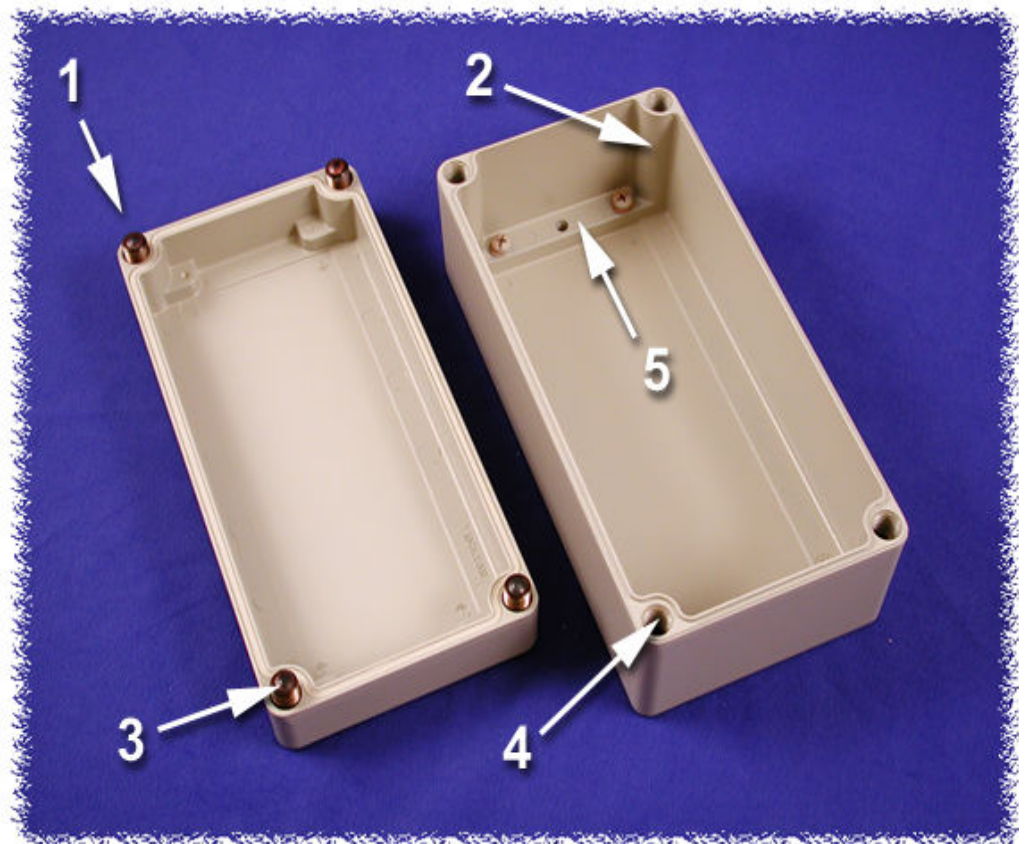

Quality Products. Service Excellence.

Type 4X Diecast Aluminum Enclosures R100 Series

aluNORM - Watertight, Thick Wall

Key Features:

- Material - Aluminum die-cast: G Al SI 12 / DIN 1775
- Shallow lid, deep body
- Captive stainless steel lid screws
- Neoprene oil and petrol resistant gasket standard. (-40°C up to +80°C)
- Degree of protection NEMA 4X, IP66, DIN 40050
- Temperature Range (-40°C up to +80°C)
- Single-channel Fastening System
- Special developed external mounting feet made from zinc-die-cast. Can be turned through 90°. The fastening holes have engagement lugs for this purpose. (See accessories)
- All sizes have inner blind holes.
- An inner mounting panel - made of zinc-plated steel is also available (See accessories)
- Textured polyester powder coat, beige RAL7032 or light gray RAL7035. (can be supplied unpainted on special order)
- CSA certified, UL Listed, Type 4, for use with industrial control equipment.

Panel
Sold
Separately

Features

1. Lid screws and mounting holes outside of the gasket seal.

Type 4X Diecast Aluminum Enclosures (R100 Series) - Hammond Mfg.

2. Space saving single channel mounting (ie...same hole used for mounting enclosure through rear and also for the lid), provides larger interior space than dual channel enclosures.
3. Captive stainless steel lid screws.
4. Enclosure holes threaded for easy installation and repetitive assembly & disassembly.
5. Internal mounting shelves placed along both sides of enclosure include blind holes and grounding screws.

Patented Single Channel System

- Provides larger interior space than dual channel enclosures.
- Uses the same enclosure hole for mounting the enclosure and fastening the lid.

Accessories (see table below for compatibility)