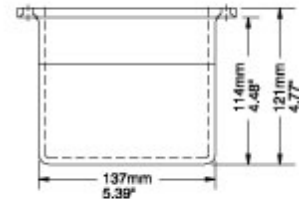

Quality Products. Service Excellence.

Heavy Duty Slope Adaptor *HDSSSA Series*

- Provides 30° or 60° incline by mounting to rear of enclosure.
- Cast aluminum.

Top View

Front View

Side View

Part No.	R140-045-000R
----------	---------------