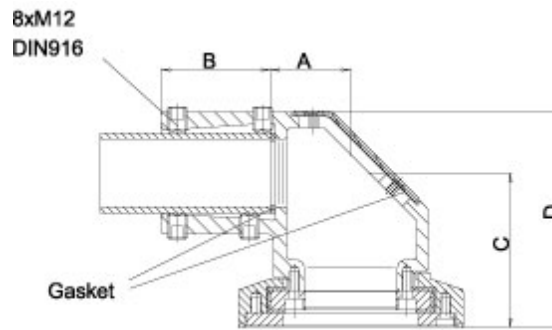

Quality Products. Service Excellence.

Heavy Duty Socket Joint *HDSSSJ Series*

- Cast Aluminum.
- Integrated movement stop.
- Service free bearings.
- Features a rotation range of 300°.
- Can mount on top of machine or inverted.

Part No.	System	A	B	C	D	E	F	G	H
R147-005-000R	50	50	68	96	134	120	140	9	55
R147-005-200R	80	74	98	142	196	180	210	13	84

Data subject to change without notice

© 2021. Hammond Manufacturing Ltd. All rights reserved.