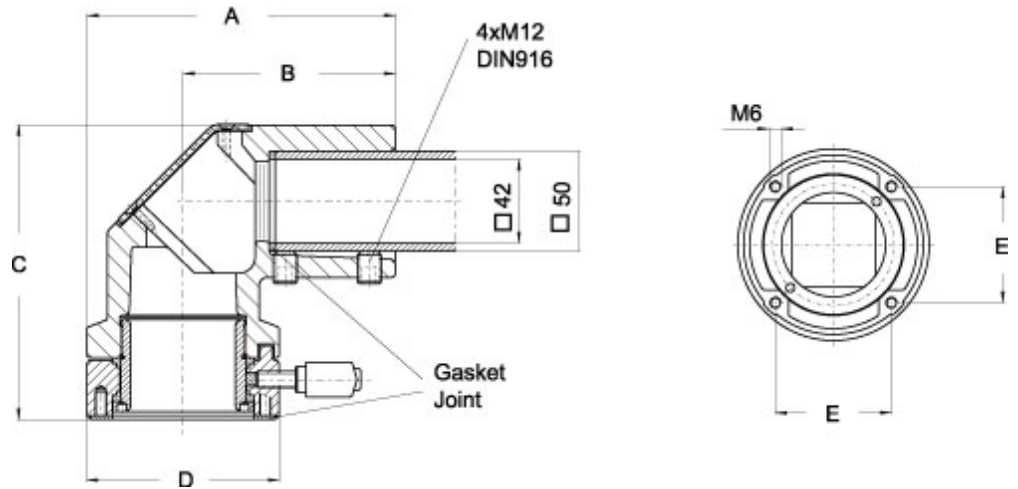

# Heavy Duty Elbow Coupling *HDSSELC Series*

- Cast Aluminum
- Large thrust flange.
- Fastens with 4 hex socket screws.
- Adjustable torque resistance.
- Features a rotation range of 300°.

Part No.	System	A	B	C	D	E
R147-035-000R	50	154	106	147	96	58
R147-035-200R	80	209	139	190	139	87