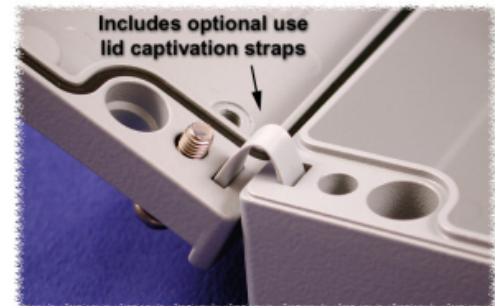

Quality Products. Service Excellence.

Watertight - Thick Wall Diecast Aluminum R190-R191 Series

aluCASE

Key Features:

- Modern, high quality instrument enclosure
- Material - Aluminum die-cast: GD SI 12 / DIN 1725
- Shallow lid, deep body
- Captive stainless steel lid screws
- Enclosure can be mounted after closing lid
- Integrated 1.7 mm recess in lid for membrane keypads and front panels
- Neoprene oil and petrol resistant - thermoplastic gasket standard. (-40°C up to +120°C)
- Clip-on design covers - to hide mounting & lid screws (plastic - polyoxymethylene) - grey RAL 7040
- Complete with lid captivation devices
- Degree of protection: NEMA 4X, IP67
- CSA and UL listed, Type 4
- Textured polyester powder coat, grey RAL 7040. (can be supplied unpainted on special order)

Features (click to enlarge)

Enclosure can be installed after closing lid.

Includes optional use lid captivation straps.

Snap in design covers hide both lid screws and installation holes.

Mounting holes accessible with lid closed. All holes outside of gasket seal.

Part Number	Width	Length	Depth (Including Lid)
R191-052-000	50	75	33
R191-054-000	50	100	33
R191-070-000	70	100	50
R191-090-000	90	120	60
R191-072-000	70	140	50
R190-110-000	110	140	60
R191-092-000	90	160	60
R190-130-000	130	160	70
R191-074-000	70	180	50
R190-150-000	150	180	60
R191-150-000	150	180	90
R190-112-000	110	200	60
R190-170-000	170	200	60
R191-170-000	170	200	90
R190-132-000	130	220	70
R191-200-100	200	230	120
R191-094-000	90	250	60
R190-152-000	150	260	60
R191-152-000	150	260	90
R190-172-000	170	280	60
R191-172-000	170	280	90
R191-202-100	200	330	120