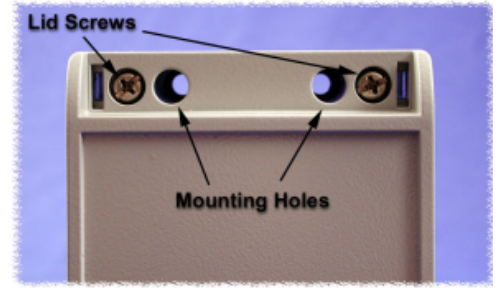

Quality Products. Service Excellence.

Watertight - Thick Wall Diecast Aluminum R190-R191 Series

aluCASE

Key Features:

- Modern, high quality instrument enclosure
- Material - Aluminum die-cast: GD SI 12 / DIN 1725
- Shallow lid, deep body
- Captive stainless steel lid screws
- Enclosure can be mounted after closing lid
- Integrated 1.7 mm recess in lid for membrane keypads and front panels
- Neoprene oil and petrol resistant - thermoplastic gasket standard. (-40°C up to +120°C)
- Clip-on design covers - to hide mounting & lid screws (plastic - polyoxymethylene) - grey RAL 7040
- Complete with lid captivation devices
- Degree of protection: NEMA 4X, IP67
- CSA and UL listed, Type 4
- Textured polyester powder coat, grey RAL 7040. (can be supplied unpainted on special order)

Features (click to enlarge)

Enclosure can be installed after closing lid.

Includes optional use lid captivation straps.

Snap in design covers hide both lid screws and installation holes.

Mounting holes accessible with lid closed. All holes outside of gasket seal.