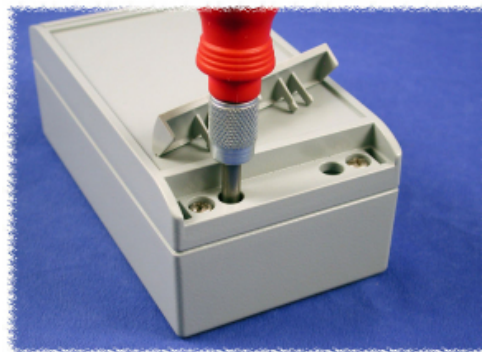

Quality Products. Service Excellence.

Watertight - Thick Wall Diecast Aluminum R190-R191 Series

aluCASE

Key Features:

- Modern, high quality instrument enclosure
- Material - Aluminum die-cast: GD SI 12 / DIN 1725
- Shallow lid, deep body
- Captive stainless steel lid screws
- Enclosure can be mounted after closing lid
- Integrated 1.7 mm recess in lid for membrane keypads and front panels
- Neoprene oil and petrol resistant - thermoplastic gasket standard. (-40°C up to +120°C)
- Clip-on design covers - to hide mounting & lid screws (plastic - polyoxymethylene) - grey RAL 7040
- Complete with lid captivation devices
- Degree of protection: NEMA 4X, IP67
- CSA and UL listed, Type 4
- Textured polyester powder coat, grey RAL 7040. (can be supplied unpainted on special order)

Features (click to enlarge)

Enclosure can be installed after closing lid.

Includes optional use lid captivation straps.

Snap in design covers hide both lid screws and installation holes.

Mounting holes accessible with lid closed. All holes outside of gasket seal.

Part Number	Width	Length	Depth (Including Lid)
R191-052-000	50	75	33
R191-054-000	50	100	33
R191-070-000	70	100	50
R191-090-000	90	120	60
R191-072-000	70	140	50
R190-110-000	110	140	60
R191-092-000	90	160	60
R190-130-000	130	160	70
R191-074-000	70	180	50
R190-150-000	150	180	60
R191-150-000	150	180	90
R190-112-000	110	200	60
R190-170-000	170	200	60
R191-170-000	170	200	90
R190-132-000	130	220	70
R191-200-100	200	230	120
R191-094-000	90	250	60
R190-152-000	150	260	60
R191-152-000	150	260	90
R190-172-000	170	280	60
R191-172-000	170	280	90
R191-202-100	200	330	120