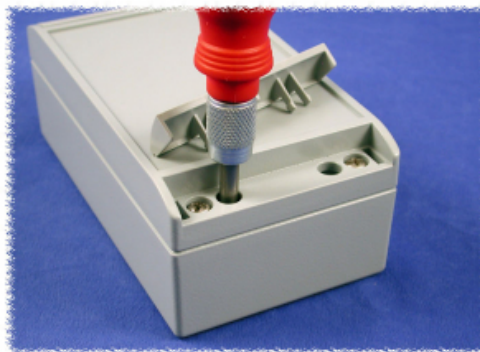

### Key Features:

- Modern, high quality instrument enclosure
- Material - Aluminum die-cast: GD SI 12 / DIN 1725
- Shallow lid, deep body
- Captive stainless steel lid screws
- Enclosure can be mounted after closing lid
- Integrated 1.7 mm recess in lid for membrane keypads and front panels
- Neoprene oil and petrol resistant - thermoplastic gasket standard. (-40°C up to +120°C)
- Clip-on design covers - to hide mounting & lid screws (plastic - polyoxymethylene) - grey RAL 7040
- Complete with lid captivation devices
- Degree of protection: NEMA 4X, IP67
- CSA and UL listed, Type 4
- Textured polyester powder coat, grey RAL 7040. (can be supplied unpainted on special order)

### Features (click to enlarge)

Enclosure can be installed after closing lid.

Includes optional use lid captivation straps.

Snap in design covers hide both lid screws and installation holes.

Mounting holes accessible with lid closed. All holes outside of gasket seal.