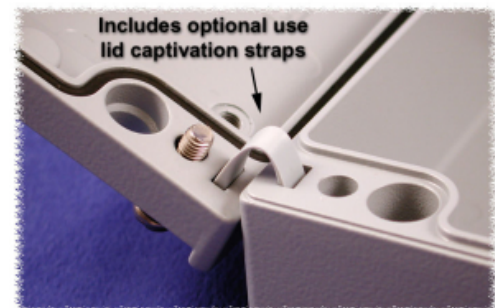

### Key Features:

- Modern, high quality instrument enclosure
- Material - Aluminum die-cast: GD SI 12 / DIN 1725
- Shallow lid, deep body
- Captive stainless steel lid screws
- Enclosure can be mounted after closing lid
- Integrated 1.7 mm recess in lid for membrane keypads and front panels
- Neoprene oil and petrol resistant - thermoplastic gasket standard. (-40°C up to +120°C)
- Clip-on design covers - to hide mounting & lid screws (plastic - polyoxymethylene) - grey RAL 7040
- Complete with lid captivation devices
- Degree of protection: NEMA 4X, IP67
- CSA and UL listed, Type 4
- Textured polyester powder coat, grey RAL 7040. (can be supplied unpainted on special order)

### Features (click to enlarge)

Enclosure can be installed after closing lid.

Includes optional use lid captivation straps.

Snap in design covers hide both lid screws and installation holes.

Mounting holes accessible with lid closed. All holes outside of gasket seal.