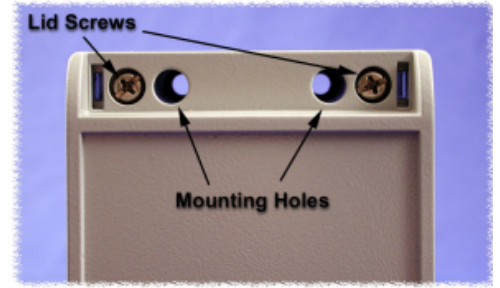

### Key Features:

- Modern, high quality instrument enclosure
- Material - Aluminum die-cast: GD SI 12 / DIN 1725
- Shallow lid, deep body
- Captive stainless steel lid screws
- Enclosure can be mounted after closing lid
- Integrated 1.7 mm recess in lid for membrane keypads and front panels
- Neoprene oil and petrol resistant - thermoplastic gasket standard. (-40°C up to +120°C)
- Clip-on design covers - to hide mounting & lid screws (plastic - polyoxymethylene) - grey RAL 7040
- Complete with lid captivation devices
- Degree of protection: NEMA 4X, IP67
- CSA and UL listed, Type 4
- Textured polyester powder coat, grey RAL 7040. (can be supplied unpainted on special order)

### Features (click to enlarge)

Enclosure can be installed after closing lid.

Includes optional use lid captivation straps.

Snap in design covers hide both lid screws and installation holes.

Mounting holes accessible with lid closed. All holes outside of gasket seal.