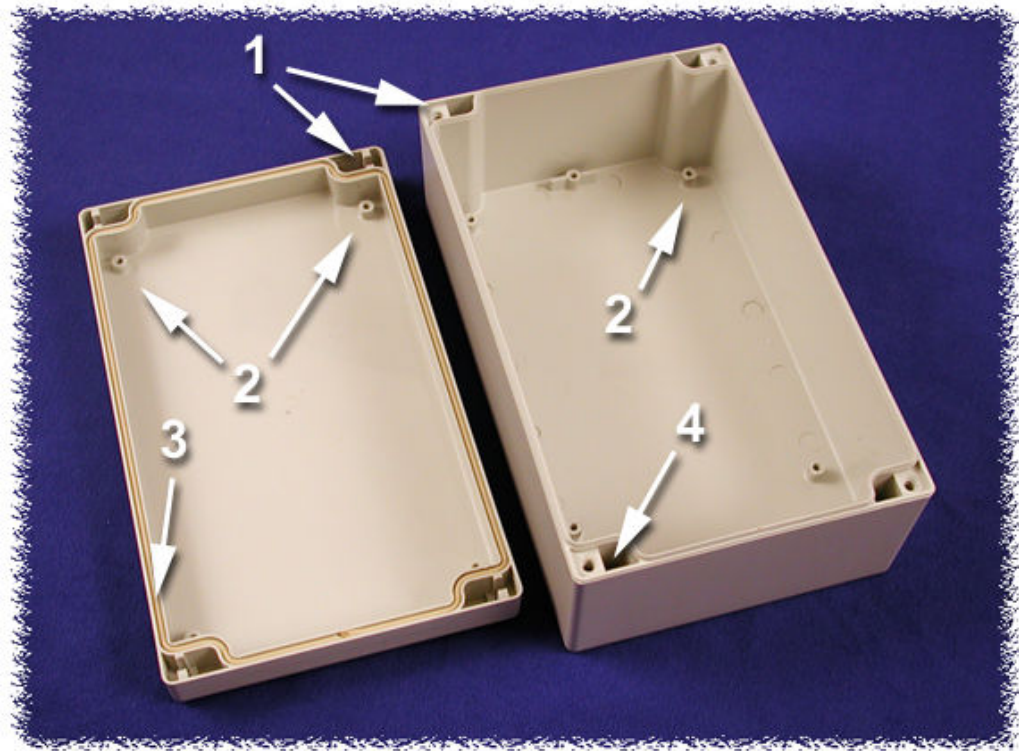

Quality Products. Service Excellence.

Water-Tight ABS Plastic *R220 Series*

technoBOX

Key Information:

Application

- ABS plastic enclosures are designed for use as instrument enclosures, electrical junction boxes or terminal wiring enclosures where metallic enclosures are not suitable.
- Modern design with slanted top edges.
- Provide outstanding protection against dust, oil and pressurized water.
- Impervious to atmospheric and marine corrosion.

Standards

- NEMA Type 4, 4X, 12 and 13
- IP66
- UL94 HB Flammability Rating

Construction

- Molded in ABS plastic.
- Separate mounting channels & lid channels.
- Recessed polyurethane gasket with tongue and groove construction.
- Interlocking flange on lid and bottom sections.
- Captive stainless steel lid screws are provided.
- Cover screws fasten into pre-threaded holes.

Finish

- Light grey RAL 7035

1. Separate screw channels outside of the gasket seal (lid screws & enclosure mounting screws).
2. There are many mounting posts for self tapping screws in both the enclosure & the lid. Can also be used for mounting P.C. boards or plates.
3. Thermoplastic forpene gasket.
4. Enclosure mounts through channel and bottom holes, concealed when lid is attached.