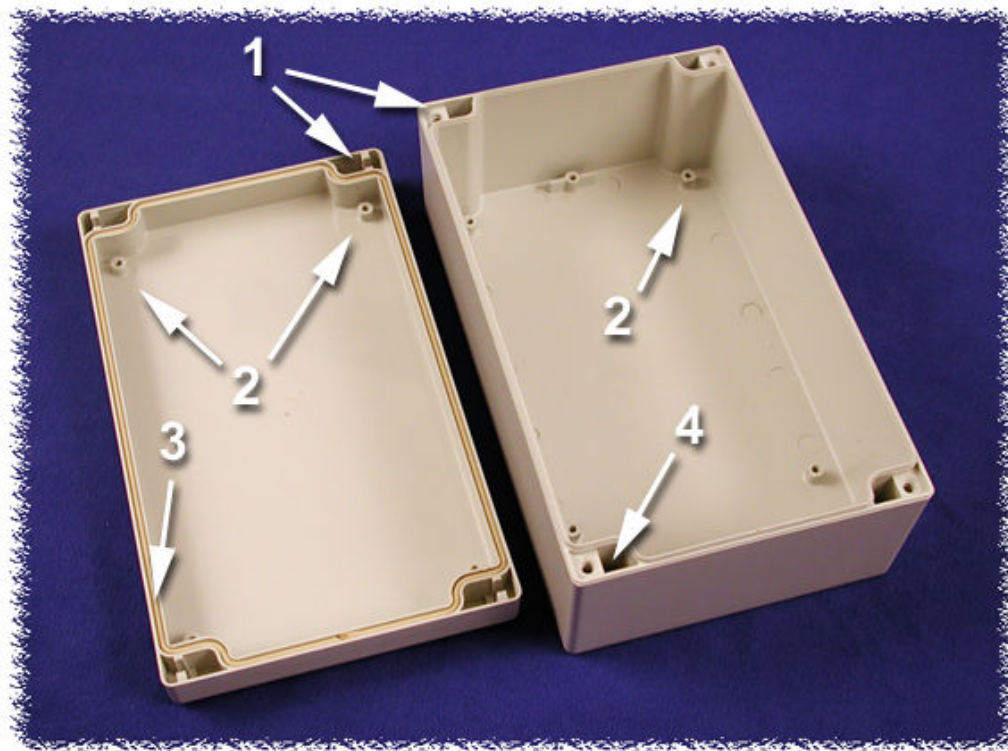

Quality Products. Service Excellence.

Water-Tight ABS Plastic *R220 Series*

technoBOX

Key Information:

Application

- ABS plastic enclosures are designed for use as instrument enclosures, electrical junction boxes or terminal wiring enclosures where metallic enclosures are not suitable.
- Modern design with slanted top edges.
- Provide outstanding protection against dust, oil and pressurized water.
- Impervious to atmospheric and marine corrosion.

Standards

- NEMA Type 4, 4X, 12 and 13
- IP66
- UL94 HB Flammability Rating

Construction

- Molded in ABS plastic.
- Separate mounting channels & lid channels.
- Recessed polyurethane gasket with tongue and groove construction.
- Interlocking flange on lid and bottom sections.
- Captive stainless steel lid screws are provided.
- Cover screws fasten into pre-threaded holes.

Finish

- Light grey RAL 7035

1. Separate screw channels outside of the gasket seal (lid screws & enclosure mounting screws).
2. There are many mounting posts for self tapping screws in both the enclosure & the lid. Can also be used for mounting P.C. boards or plates.
3. Thermoplastic forpene gasket.
4. Enclosure mounts through channel and bottom holes, concealed when lid is attached.

Part No.	Length	Width	Height
R220-060-000	66	51	35
R220-080-000	83	81	60
R220-082-000	121	81	60
R220-084-000	161	81	60
R220-102-000	151	101	60
R220-104-000	201	101	60
R220-120-000	123	121	80
R220-122-000	201	121	80
R220-160-000	161	161	80
R220-162-000	241	161	80