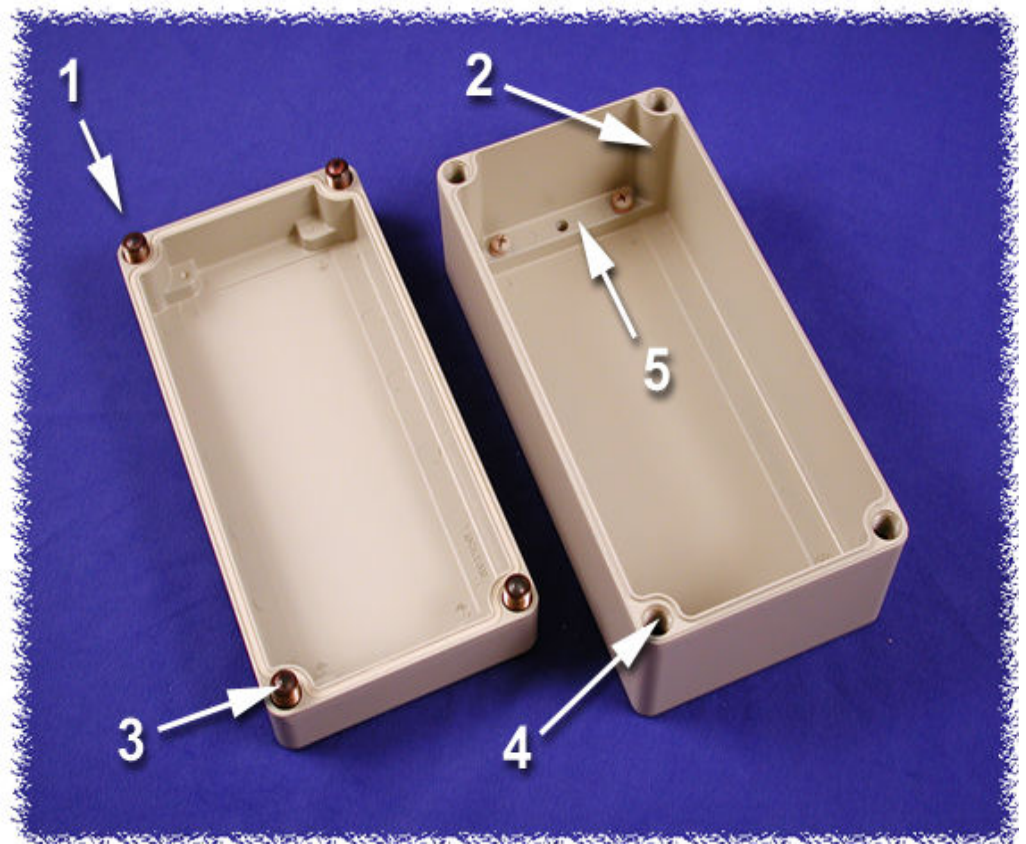

### Key Features:

- Material - Aluminum die-cast: G Al SI 12 / DIN 1775
- Shallow lid, deep body
- Captive stainless steel lid screws
- Neoprene oil and petrol resistant gasket standard. (-40°C up to +80°C)
- Degree of protection NEMA 4X, IP66, DIN 40050
- Temperature Range (-40°C up to +80°C)
- Single-channel Fastening System
- Special developed external mounting feet made from zinc-die-cast. Can be turned through 90°. The fastening holes have engagement lugs for this purpose. (See accessories)
- All sizes have inner blind holes.
- An inner mounting panel - made of zinc-plated steel is also available (See accessories)
- Textured polyester powder coat, beige RAL7032 or light gray RAL7035. (can be supplied unpainted on special order)
- CSA certified, UL Listed, Type 4, for use with industrial control equipment.

### Features

1. Lid screws and mounting holes outside of the gasket seal.

2. Space saving single channel mounting (ie...same hole used for mounting enclosure through rear and also for the lid), provides larger interior space than dual channel enclosures.
3. Captive stainless steel lid screws.
4. Enclosure holes threaded for easy installation and repetitive assembly & disassembly.
5. Internal mounting shelves placed along both sides of enclosure include blind holes and grounding screws.

### Patented Single Channel System

- Provides larger interior space than dual channel enclosures.
- Uses the same enclosure hole for mounting the enclosure and fastening the lid.