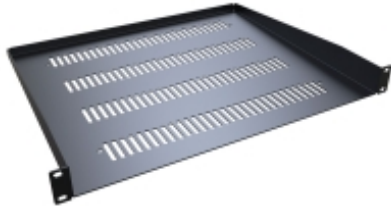

### Features

- Constructed of 14 or 16 gauge steel.
- Universal design mounts to any standard EIA compliant rack or cabinet.
- Allows easy rack mounting of equipment or items that do not have rack mounting capabilities.
- Mounts to rack rails either as an internal shelf or external shelf/work area
- Available in either vented or unvented versions
- Tested up to nearly double the suggested load rating of 200 lbs.
- Rugged textured black powder paint finish.
- RoHS and REACH compliant.
- Manufactured in North America.

### 19 Inch Mounting Shelves

Part No. Vented	Part No. Solid	Mounting Dimensions				Stiffener Lip(s) Folded	Suggested Load Capacity
		Rack Units	Height	Width	Depth		
RASV190107UBK1	RASU190107UBK1	1U	1.75	19.00	7.00	Up (Front & Back)	40
RASV190107DBK1	RASU190107DBK1	1U	1.75	19.00	7.00	Down (Front & Back)	40
RASV190110BK1	RASU190110BK1	1U	1.75	19.00	10.00	Up (Back Only)	40
RASV190115BK1	RASU190115BK1	1U	1.75	19.00	15.00	Up (Back Only)	40
RASV190120BK1	RASU190120BK1	1U	1.75	19.00	20.00	Up (Back Only)	40
RASVL190314BK1	RASU190314BK1	2U	3.50	19.00	14.50	Up (Back Only)	65
RASV190315BK1	RASU190315BK1	2U	3.50	19.00	15.00	Up (Back Only)	100
RASV190318BK1	RASU190318BK1	2U	3.50	19.00	18.00	Up (Back Only)	100
RASV190320BK1	RASU190320BK1	2U	3.50	19.00	20.00	Up (Back Only)	100
RASVL190514BK1	RASU190514BK1	3U	5.25	19.00	14.50	Up (Back Only)	80
RASV190515BK1	RASU190515BK1	3U	5.25	19.00	15.00	Up (Back Only)	200
RASV190520BK1	RASU190520BK1	3U	5.25	19.00	20.00	Up (Back Only)	200
RASV190715BK1	RASU190715BK1	4U	7.00	19.00	15.00	Up (Back Only)	200
RASV190720BK1	RASU190720BK1	4U	7.00	19.00	20.00	Up (Back Only)	200