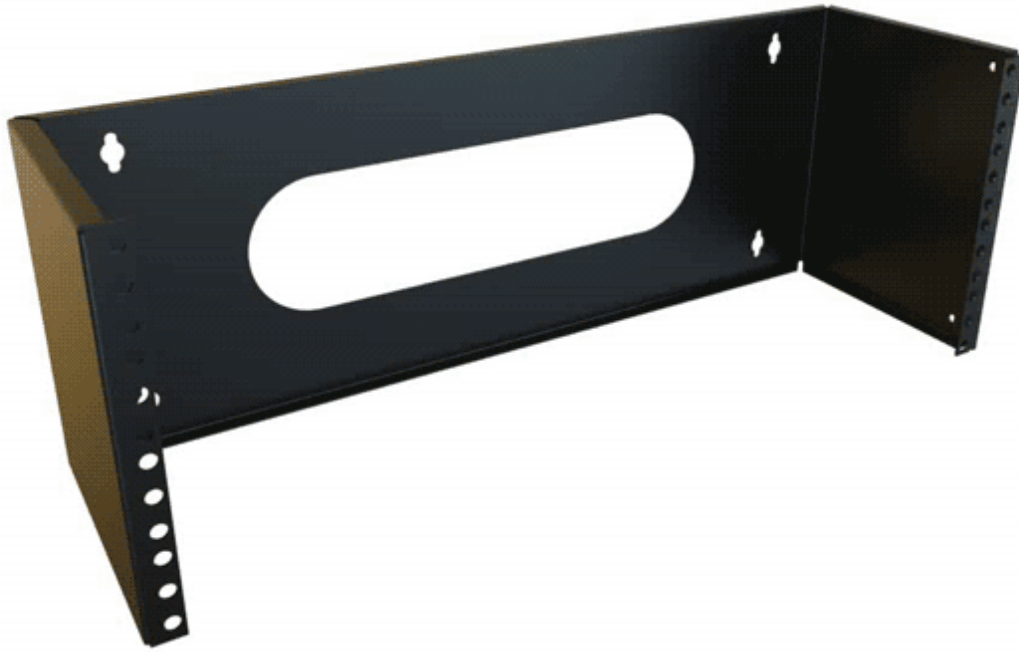

Quality Products. Service Excellence.

Economy Fixed Depth Wall Rack *RB-WR Series*

Rugged 70 lbs (32 kg) Weight Capacity

Features

- Available in 1U, 2U and 4U mounting heights.
- Hinged for easy rear access to devices.
- Rear cutout for cable entry through the wall.
- Fixed-depth of 6"

Specifications

- Constructed in 16-gauge steel.
- Round hole 19" mounting rails are constructed in 16-gauge steel.
 - Includes ten **CLPKIT10-32-10** black rack screws with washers and clip nuts.
- Load rated up to 70 lbs (32 kg).
- Finished in RAL9005 black powder paint.
- TAA compliant for GSA Schedule purchases.
- RoHS Compliant.
- Manufactured in North America within an ISO 9001:2015 certified facility.

Part of the Rack Basics® line of economy rack solutions

Accessories

- Cable Managers
- PDUs and Outlet Strips
- 10-32 Mounting Screw and Clip Nut Combo-Pack

Part No.	Overall Dimensions			Rack Units	Mounting Dimensions		
	Height	Width	Depth		Height	Width	Depth
RB-WR1	1.88	19.36	6.00	1U	1.75	19.00	5.75
RB-WR2	3.62	19.36	6.00	2U	3.50	19.00	5.75
RB-WR4	7.12	19.36	6.00	4U	7.00	19.00	5.75