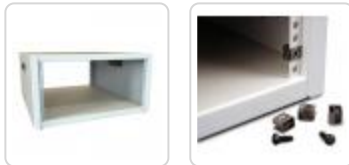

Quality Products. Service Excellence.

Instrument Rack Cabinet *RCBS Series*

600 lbs (272 kg) Weight Capacity

Features:

- Constructed in 16-gauge steel.
- Two pairs of fixed 19" EIA compliant round hole punched rails.
- Includes rubber feet, two lifting handles, a starter pack **CLPKIT1032-10** clip nuts and rack screws.
- Finished in textured RAL9005 black or RAL 7035 light gray powder paint.
- Tested to nearly double the suggested load rating of 600 lbs (272 kg).
- TAA-compliant for GSA Schedule purchases.
- RoHS Compliant.
- Manufactured in North America within an ISO 9001:2015 certified facility.

Accessories

- Rack Shelves
- Rack Panels
- PDUs and Outlet Strips
- 10-32 Mounting Screw and Clip Nut Combo-Pack

| Part No. | Part No. | Overall Dimensions | | | Rack Units | Usable Mounting Dimensions | | Similar Size Part No. |
|----------------|---------------------|--------------------|-------|-------|------------|----------------------------|-------|-----------------------|
| | | Height | Width | Depth | | Height | Depth | |
| Black | RAL 7035 Light Gray | | | | | | | |
| RCBS1900313BK1 | RCBS1900313LG1 | 5.50 | 21.00 | 13.00 | 2U | 3.50 | 12.38 | |
| RCBS1900513BK1 | RCBS1900513LG1 | 7.25 | 21.00 | 13.00 | 3U | 5.25 | 12.38 | |
| RCBS1900713BK1 | RCBS1900713LG1 | 9.00 | 21.00 | 13.00 | 4U | 7.00 | 12.38 | |