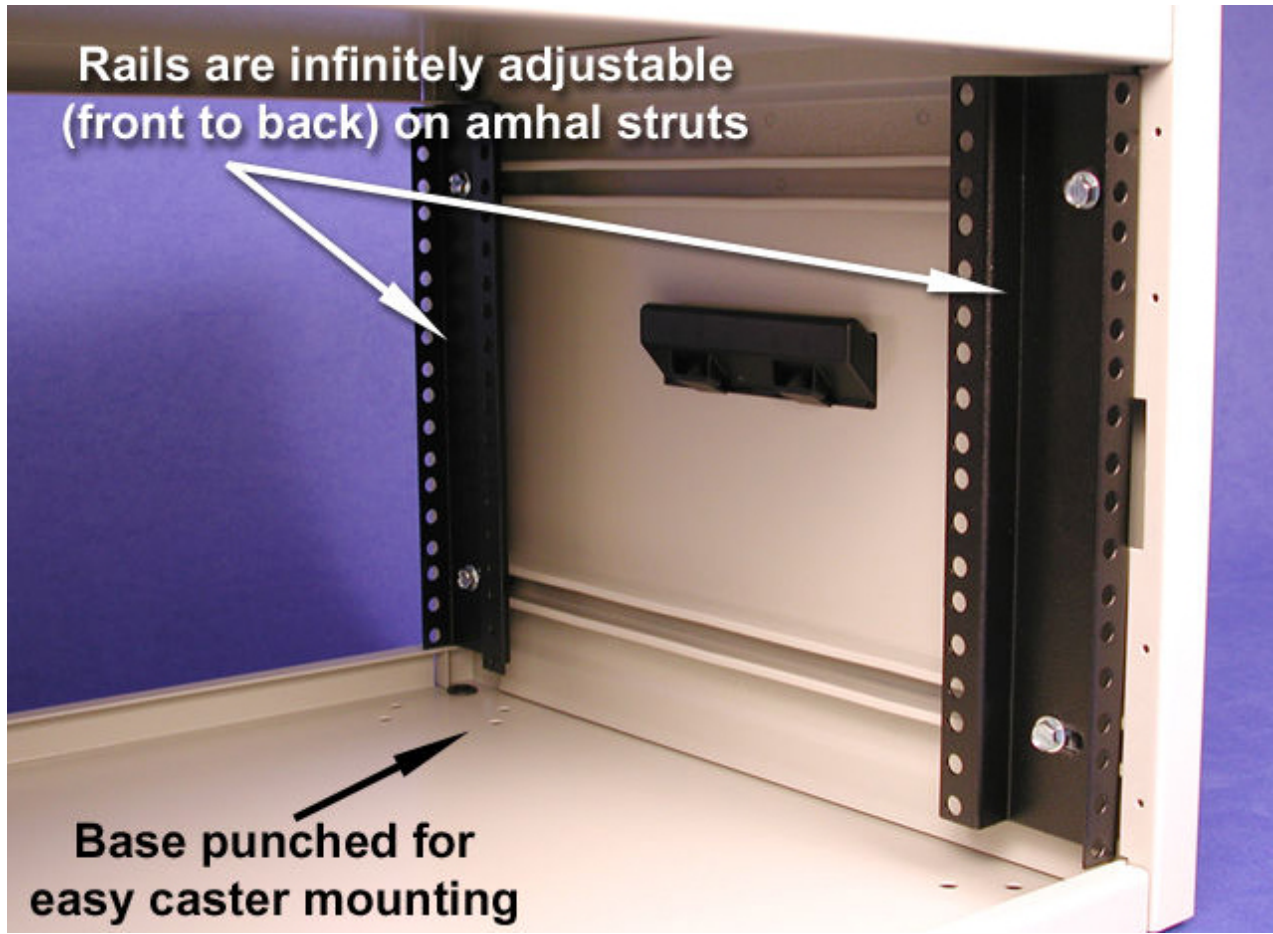

Quality Products. Service Excellence.

Knockdown Desktop Cabinet *RCH Series*

800 lbs (363 kg) Weight Capacity

Features:

- Constructed in 16-gauge steel.
- Two pairs of adjustable depth 19" EIA compliant round hole punched rails.
- Includes rubber feet, two lifting handles, a starter pack of (16) 10-32 clip nuts.
 - **Need more mounting hardware? [Click here.](#)**
- Simple assembly using one bolt in each corner to lock the sides to the top and bottom (hardware included).
- Front & back lip is .585" (14 mm) so usable depth is reduced by 1.17" (30 mm).
- Tested to nearly double the suggested load rating of 800 lbs (363 kg).
- Rugged textured powder paint finish.
- Knockdown design ships unassembled for easy handling and shipping protection.
- TAA Compliant.
- RoHS Compliant.
- Manufactured in North America.

Accessories

- Solid Locking Door
- 10-32 Mounting Screw and Clip Nut Combo-Pack
- PDUs and Outlet Strips
- Rack Mount Locking Storage Drawer

RCHS (Solid Side Panels)

Part No. Black	Part No. RAL 7035 Light Gray	Overall Dimensions			Rack Units	Usable Mounting Dimensions			Included Clip Nuts and Screws
		Height	Width	Depth		Height	Width	Depth	
RCHS1900817BK1	RCHS1900817LG1	10.75	21.00	17.50	5U	8.75	19.00	16.25	8
RCHS1901017BK1	RCHS1901017LG1	12.50	21.00	17.50	6U	10.50	19.00	16.25	16
RCHS1901417BK1	RCHS1901417LG1	16.00	21.00	17.50	8U	14.00	19.00	16.25	16
RCHS1901717BK1	RCHS1901717LG1	19.50	21.00	17.50	10U	17.50	19.00	16.25	16