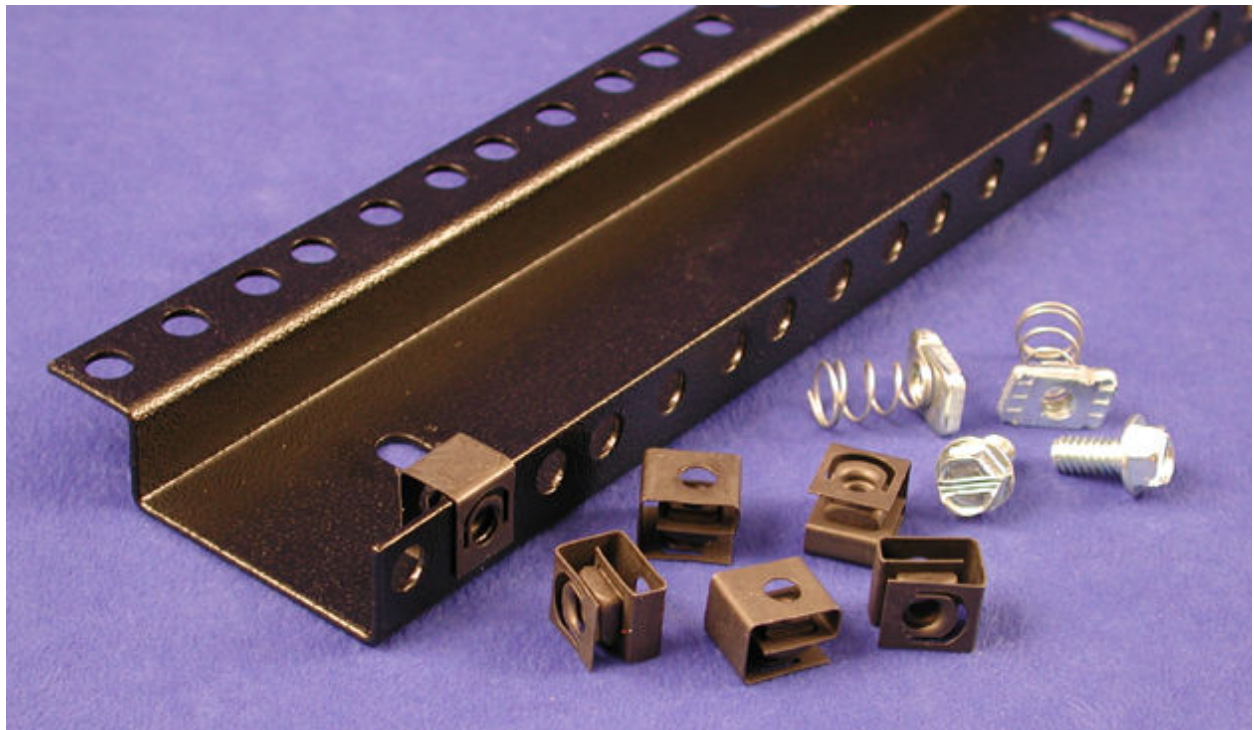

Quality Products. Service Excellence.

Knockdown Desktop Cabinet *RCH Series*

800 lbs (363 kg) Weight Capacity

Features:

- Constructed in 16-gauge steel.
- Two pairs of adjustable depth 19" EIA compliant round hole punched rails.
- Includes rubber feet, two lifting handles, a starter pack of (16) 10-32 clip nuts.
 - **Need more mounting hardware? [Click here.](#)**
- Simple assembly using one bolt in each corner to lock the sides to the top and bottom (hardware included).
- Front & back lip is .585" (14 mm) so usable depth is reduced by 1.17" (30 mm).
- Tested to nearly double the suggested load rating of 800 lbs (363 kg).
- Rugged textured powder paint finish.
- Knockdown design ships unassembled for easy handling and shipping protection.
- TAA Compliant.
- RoHS Compliant.
- Manufactured in North America.

Accessories

- Solid Locking Door
- 10-32 Mounting Screw and Clip Nut Combo-Pack
- PDUs and Outlet Strips
- Rack Mount Locking Storage Drawer

RCHS (Solid Side Panels)

Part No. Black	Part No. RAL 7035 Light Gray	Overall Dimensions			Rack Units	Usable Mounting Dimensions			Included Clip Nuts and Screws
		Height	Width	Depth		Height	Width	Depth	
RCHS1900817BK1	RCHS1900817LG1	10.75	21.00	17.50	5U	8.75	19.00	16.25	8
RCHS1901017BK1	RCHS1901017LG1	12.50	21.00	17.50	6U	10.50	19.00	16.25	16
RCHS1901417BK1	RCHS1901417LG1	16.00	21.00	17.50	8U	14.00	19.00	16.25	16
RCHS1901717BK1	RCHS1901717LG1	19.50	21.00	17.50	10U	17.50	19.00	16.25	16