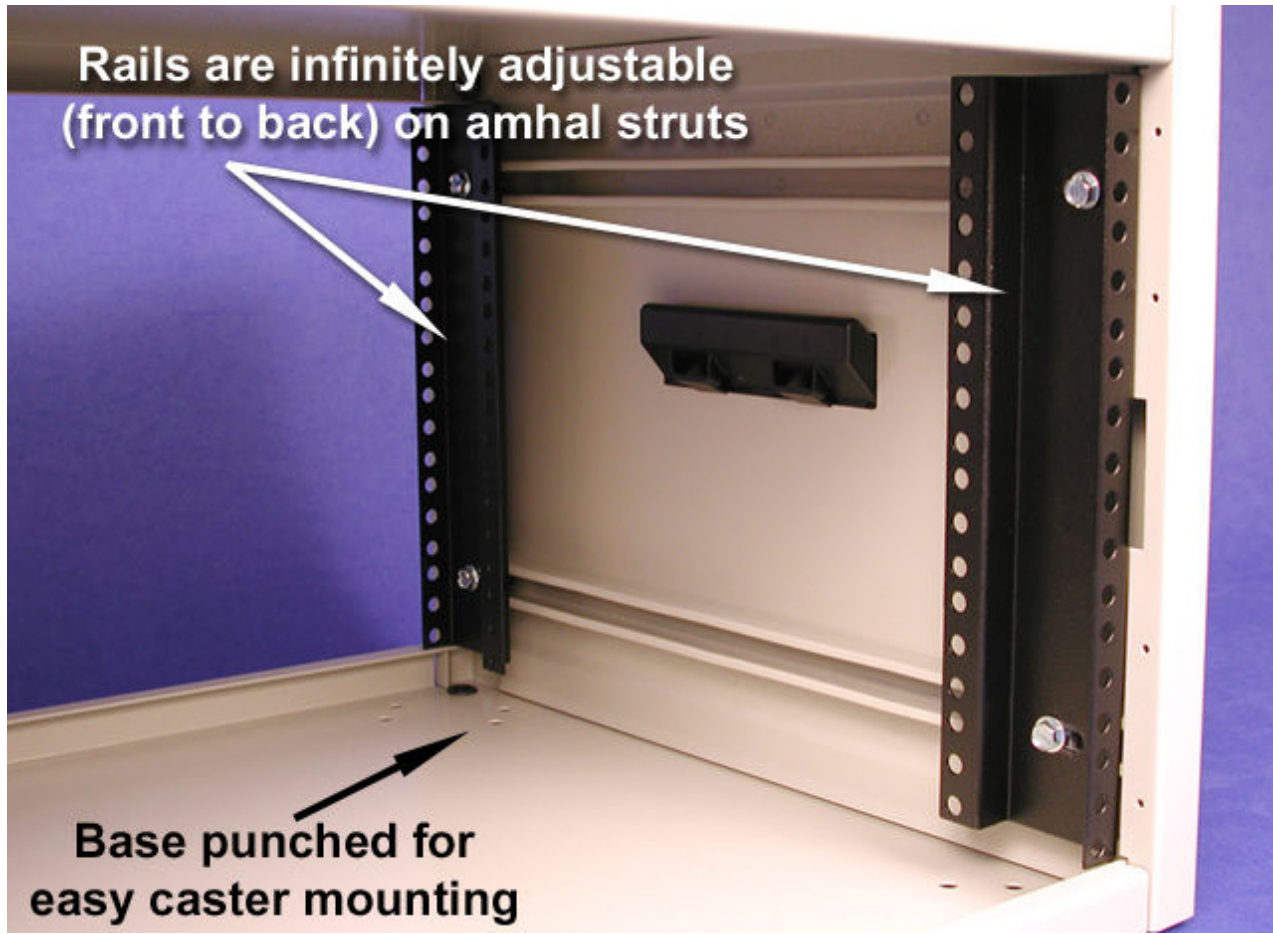

### Features:

- Constructed in 16-gauge steel.
- Two pairs of adjustable depth 19" EIA compliant round hole punched rails.
- Includes rubber feet, two lifting handles, a starter pack of (16) 10-32 clip nuts.
- Simple assembly using one bolt in each corner to lock the sides to the top and bottom (hardware included).
- The front and back lip are .585" (14 mm) so usable depth is reduced by 1.17" (30 mm).
- Tested to nearly double the suggested load rating of 800 lbs (363 kg).
- Finished in textured RAL9005 black or RAL 7035 light gray powder paint.
- Knockdown design ships unassembled for easy handling and shipping protection.
- TAA-compliant for GSA Schedule purchases.
- RoHS Compliant.
- Manufactured in North America within an ISO 9001:2015 certified facility.

### Accessories

- Solid Locking Door
- 10-32 Mounting Screw and Clip Nut Combo-Pack
- Fixed Side Support Angles
- PDUs and Outlet Strips
- Rack Mount Locking Storage Drawer

**RCHS (Solid Side Panels)**

Part No. Black	Part No. RAL 7035 Light Gray	Overall Dimensions			Rack Units	Usable Mounting Dimensions			Included Clip Nuts and Screws
		Height	Width	Depth		Height	Width	Depth	
RCHS1900817BK1	RCHS1900817LG1	10.75	21.00	17.50	5U	8.75	19.00	16.25	8
RCHS1901017BK1	RCHS1901017LG1	12.50	21.00	17.50	6U	10.50	19.00	16.25	16
RCHS1901417BK1	RCHS1901417LG1	16.00	21.00	17.50	8U	14.00	19.00	16.25	16
RCHS1901717BK1	RCHS1901717LG1	19.50	21.00	17.50	10U	17.50	19.00	16.25	16