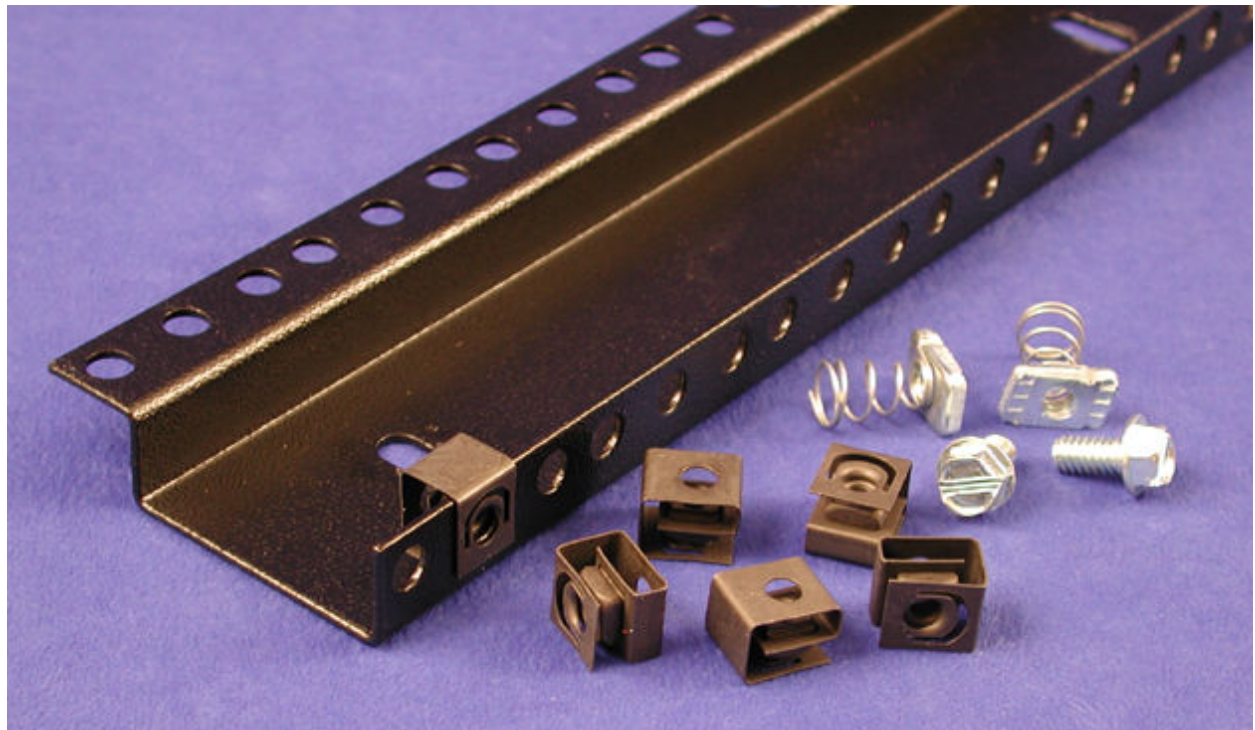

### Features:

- Constructed in 16-gauge steel.
- Two pairs of adjustable depth 19" EIA compliant round hole punched rails.
- Includes rubber feet, two lifting handles, a starter pack of (16) 10-32 clip nuts.
- Simple assembly using one bolt in each corner to lock the sides to the top and bottom (hardware included).
- The front and back lip are .585" (14 mm) so usable depth is reduced by 1.17" (30 mm).
- Tested to nearly double the suggested load rating of 800 lbs (363 kg).
- Finished in textured RAL9005 black or RAL 7035 light gray powder paint.
- Knockdown design ships unassembled for easy handling and shipping protection.
- TAA-compliant for GSA Schedule purchases.
- RoHS Compliant.
- Manufactured in North America within an ISO 9001:2015 certified facility.

### Accessories

- Solid Locking Door
- 10-32 Mounting Screw and Clip Nut Combo-Pack
- Fixed Side Support Angles
- PDUs and Outlet Strips
- Rack Mount Locking Storage Drawer

**RCHS (Solid Side Panels)**

Part No. Black	Part No. RAL 7035 Light Gray	Overall Dimensions			Rack Units	Usable Mounting Dimensions			Included Clip Nuts and Screws
		Height	Width	Depth		Height	Width	Depth	
RCHS1900817BK1	RCHS1900817LG1	10.75	21.00	17.50	5U	8.75	19.00	16.25	8
RCHS1901017BK1	RCHS1901017LG1	12.50	21.00	17.50	6U	10.50	19.00	16.25	16
RCHS1901417BK1	RCHS1901417LG1	16.00	21.00	17.50	8U	14.00	19.00	16.25	16
RCHS1901717BK1	RCHS1901717LG1	19.50	21.00	17.50	10U	17.50	19.00	16.25	16