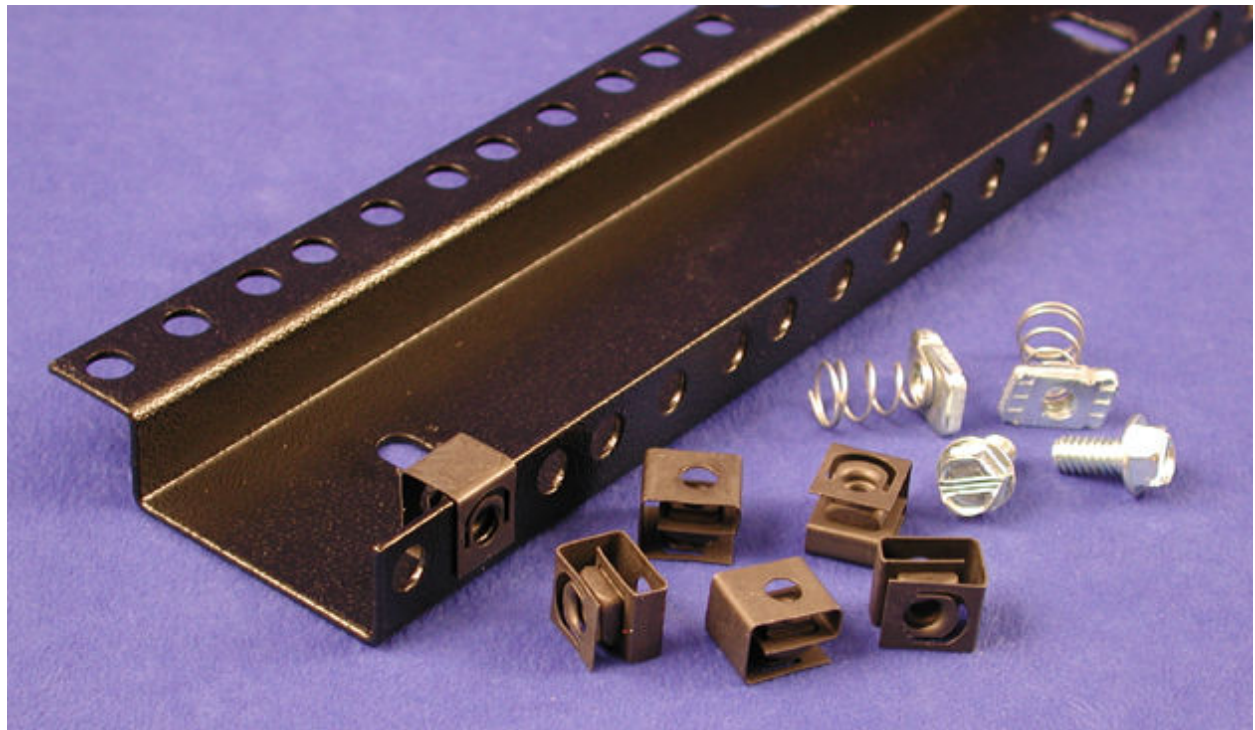

Quality Products. Service Excellence.

Knockdown Desktop Cabinet *RCH Series*

800 lbs (363 kg) Weight Capacity

Features:

- Constructed in 16-gauge steel.
- Two pairs of adjustable depth 19" EIA compliant round hole punched rails.
- Includes rubber feet, two lifting handles, a starter pack of (16) 10-32 clip nuts.
 - **Need more mounting hardware? [Click here.](#)**
- Simple assembly using one bolt in each corner to lock the sides to the top and bottom (hardware included).
- Front & back lip is .585" (14 mm) so usable depth is reduced by 1.17" (30 mm).
- Tested to nearly double the suggested load rating of 800 lbs (363 kg).
- Rugged textured powder paint finish.
- Knockdown design ships unassembled for easy handling and shipping protection.
- TAA Compliant.
- RoHS Compliant.
- Manufactured in North America.

Accessories

- Solid Locking Door
- 10-32 Mounting Screw and Clip Nut Combo-Pack
- Outlet Strips

RCHS (Solid Side Panels)

Part No. Black	Part No. RAL 7035 Light Gray	Overall Dimensions			Rack Units	Usable Mounting Dimensions			Included Clip Nuts and Screws
		Height	Width	Depth		Height	Width	Depth	
RCHS1900817BK1	RCHS1900817LG1	10.75	21.00	17.50	5U	8.75	19.00	16.25	8
RCHS1901017BK1	RCHS1901017LG1	12.50	21.00	17.50	6U	10.50	19.00	16.25	16
RCHS1901417BK1	RCHS1901417LG1	16.00	21.00	17.50	8U	14.00	19.00	16.25	16
RCHS1901717BK1	RCHS1901717LG1	19.50	21.00	17.50	10U	17.50	19.00	16.25	16