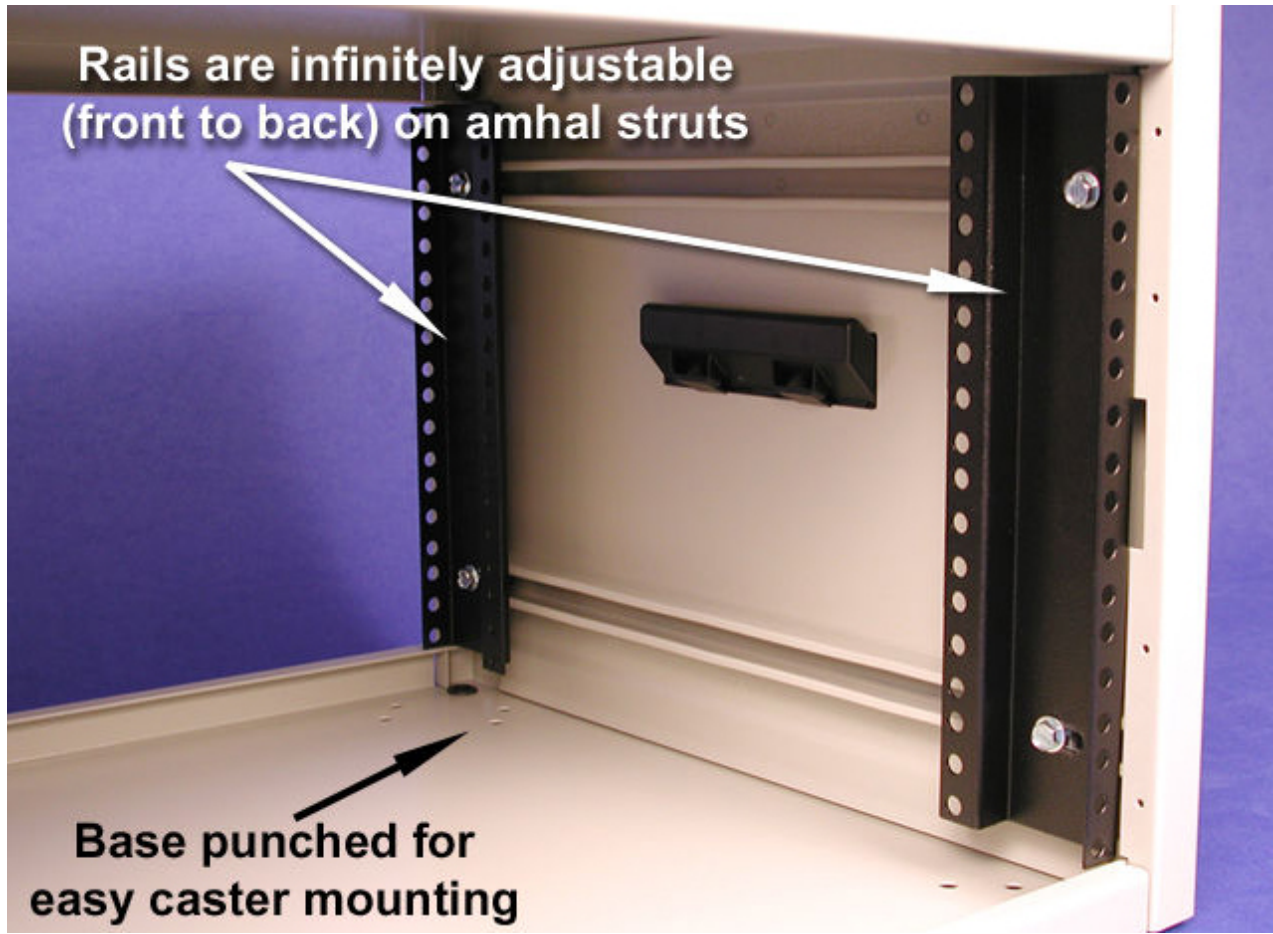

Quality Products. Service Excellence.

Knockdown Desktop Cabinet *RCH Series*

800 lbs (363 kg) Weight Capacity

Features:

- Constructed in 16-gauge steel.
- Two pairs of adjustable depth 19" EIA compliant round hole punched rails.
- Includes rubber feet, two lifting handles, a starter pack of (16) 10-32 clip nuts.
 - **Need more mounting hardware? [Click here.](#)**
- Simple assembly using one bolt in each corner to lock the sides to the top and bottom (hardware included).
- Front & back lip is .585" (14 mm) so usable depth is reduced by 1.17" (30 mm).
- Tested to nearly double the suggested load rating of 800 lbs (363 kg).
- Rugged textured powder paint finish.
- Knockdown design ships unassembled for easy handling and shipping protection.
- TAA Compliant.
- RoHS Compliant.
- Manufactured in North America.

Accessories

- Solid Locking Door
- 10-32 Mounting Screw and Clip Nut Combo-Pack
- Outlet Strips

RCHS (Solid Side Panels)

Part No. Black	Part No. RAL 7035 Light Gray	Overall Dimensions			Rack Units	Usable Mounting Dimensions			Included Clip Nuts and Screws
		Height	Width	Depth		Height	Width	Depth	
RCHS1900817BK1	RCHS1900817LG1	10.75	21.00	17.50	5U	8.75	19.00	16.25	8
RCHS1901017BK1	RCHS1901017LG1	12.50	21.00	17.50	6U	10.50	19.00	16.25	16
RCHS1901417BK1	RCHS1901417LG1	16.00	21.00	17.50	8U	14.00	19.00	16.25	16
RCHS1901717BK1	RCHS1901717LG1	19.50	21.00	17.50	10U	17.50	19.00	16.25	16