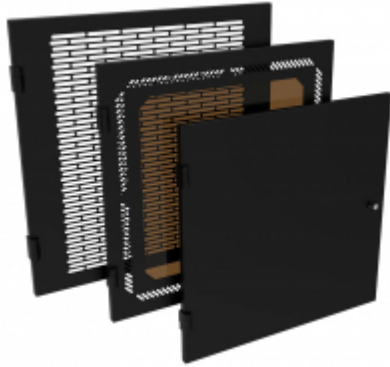

Quality Products. Service Excellence.

Locking Door *RCSCD Series*

Exclusively for use with the RCSC Cabinet Series

Features:

- 16-gauge steel construction.
- Door styles available in:
 - Solid
 - Tinted acrylic with venting (see above-left)
 - High airflow vented.
- Snap-in hinges can be mounted without having to bolt-on from inside the cabinet.
- In addition, the hinges can be mounted on the left or right.
- Includes installed lock and two keys.
- Finished in rugged textured powder paint to match **RCSC** cabinet.
- Includes door mounting hardware.

Gallery

Part No. Solid Door	Part No. Vented Door	Part No. Vented Window Door	Use with Cabinet Panel Height	
			Units	Rack Units
RCSC19021SDBK1	RCSC19021VDBK1	RCSC19021WDBK1	21.00	12U
RCSC19042SDBK1	RCSC19042VDBK1	RCSC19042WDBK1	42.00	24U