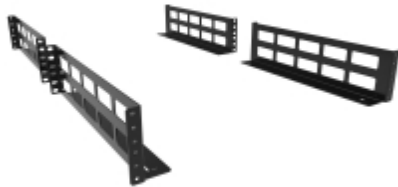

Quality Products. Service Excellence.

Two-Post Extension Support Bracket *RDAB Series*

400 lbs (181 kg) Weight Capacity

In the past, mounting deep equipment to a 2-post rack was a major challenge. Deep equipment, when not properly supported can sag and cause damage to the equipment housing. The RDAB is similar to a 2U shelf but allows the rack equipment to be positioned in the center of the rack. This helps stabilize the rack while using less space than having equipment mounted behind.

Features

- Constructed in 14-gauge steel.
- Available in four (4) depths.
- Angles mount to 19, 23 and 24 inch EIA rack mounting rails.
- Ideal for mounting a UPS, Server, Switch, NVR and other rack mount equipment.
- Mounts to the front and/or rear of the rack for maximum load rating.
- Finished in black powder paint.
- Includes all four (4) pieces shown as well as mounting hardware.
- Tested to nearly double the suggested load rating of 400 lbs (181 kg).
- TAA compliant for GSA Schedule purchases.
- RoHS Compliant.
- Manufactured in North America.

Gallery

Accessories

- Mounting Hardware

Part No.	Overall Dimensions			Rack Units	Mounting Dimensions		
	Height	Width	Depth (Per Bracket)		Height	Width	Depth (Including Standard Rack)
RDAB2U15	3.50	1.57	6.00	2U	3.50	19.00	15.00
RDAB2U20	3.50	1.57	8.50	2U	3.50	19.00	20.00
RDAB2U26	3.50	1.57	11.50	2U	3.50	19.00	26.00
RDAB2U31	3.50	1.57	14.00	2U	3.50	19.00	31.00