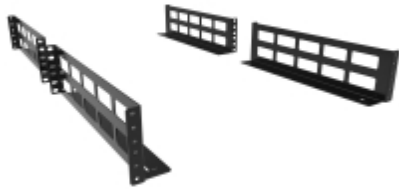

Quality Products. Service Excellence.

Two-Post Extension Support Bracket *RDAB Series*

400 lbs|181 kg Weight Capacity

In the past, mounting deep equipment to a 2-post rack was a major challenge. Deep equipment, when not properly supported can sag and cause damage to the equipment housing. The RDAB is similar to a 2U shelf but allows the rack equipment to be positioned in the center of the rack. This helps stabilize the rack while using less space than having equipment mounted behind.

Features

- Constructed in 14-gauge steel.
- Available in four (4) depths.
- Angles mount to 19, 23 and 24 inch EIA rack mounting rails.
- Ideal for mounting a UPS, Server, Switch, NVR and other rack mount equipment.
- Mounts to the front and/or rear of the rack for maximum load rating.
- Finished in black powder paint.
- Includes all four (4) pieces shown as well as mounting hardware.
- Tested to nearly double the suggested load rating of 400 lbs (181 kg).
- TAA Compliant
- RoHS and REACH compliant.
- Manufactured in North America.

Gallery

Accessories

- Mounting Hardware

Part No.	Overall Dimensions			Rack Units	Mounting Dimensions		
	Height	Width	Depth (Per Bracket)		Height	Width	Depth (Including Standard Rack)
RDAB2U15	3.50	1.57	6.00	2U	3.50	19.00	15.00
RDAB2U20	3.50	1.57	8.50	2U	3.50	19.00	20.00
RDAB2U26	3.50	1.57	11.50	2U	3.50	19.00	26.00
RDAB2U31	3.50	1.57	14.00	2U	3.50	19.00	31.00