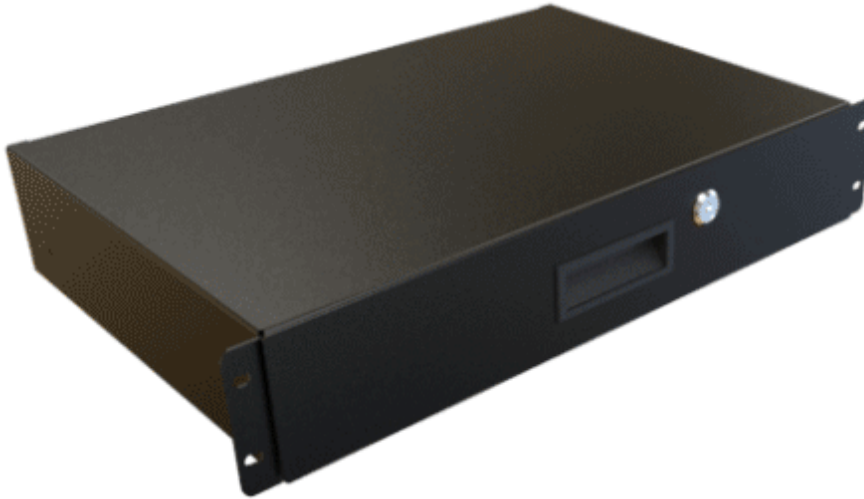

Part No.	Part No.	Overall Dimensions			Usable Dimensions		Slide Travel	Rack Units	Weight Capacity
		Height	Width	Depth	Height	Depth			
RAL9005 Black	RAL 7035 Light Gray								
RDRW1900312BK1	RDRW1900312LG1	3.50	17.36	12.25	2.89	11.32	12.00	2U	145 lbs (65.8 kg)
RDRW1900512BK1	RDRW1900512LG1	5.25	17.36	12.25	4.64	11.33	12.00	3U	145 lbs (65.8 kg)
RDRW1900712BK1	RDRW1900712LG1	7.00	17.36	12.25	6.39	11.33	12.00	4U	145 lbs (65.8 kg)
-	RDRW1900812LG1	8.75	17.36	12.25	8.14	11.33	12.00	5U	145 lbs (65.8 kg)
RDRW1900316BK1	RDRW1900316LG1	3.50	17.36	16.25	2.89	15.33	16.00	2U	129 lbs (58.5 kg)
RDRW1900516BK1	RDRW1900516LG1	5.25	17.36	16.25	4.64	15.33	16.00	3U	129 lbs (58.5 kg)
RDRW1900716BK1	RDRW1900716LG1	7.00	17.36	16.25	6.39	15.33	16.00	4U	129 lbs (58.5 kg)
RDRW1900816BK1	RDRW1900816LG1	8.75	17.36	16.25	8.14	15.33	16.00	5U	129 lbs (58.5 kg)
-	RDRW1901216LG1	12.25	17.36	16.25	11.64	15.33	16.00	7U	129 lbs (58.5 kg)
RDRW1900322BK1	RDRW1900322LG1	3.50	17.36	22.25	2.89	21.33	22.00	2U	107 lbs (48.5 kg)
RDRW1900522BK1	RDRW1900522LG1	5.25	17.36	22.25	4.64	21.33	22.00	3U	107 lbs (48.5 kg)
RDRW1900722BK1	RDRW1900722LG1	7.00	17.36	22.25	6.39	21.33	22.00	4U	107 lbs (48.5 kg)
RDRW1900822BK1	RDRW1900822LG1	8.75	17.36	22.25	8.14	21.33	22.00	5U	107 lbs (48.5 kg)
RDRW1901222BK1	RDRW1901222LG1	12.25	17.36	22.25	11.64	21.33	22.00	7U	107 lbs (48.5 kg)

Qty Included	Description	Replacement Part No.
1	Drawer	
2	Keys for lock	
8	10-32 x 0.625in screw	
2	Rear drawer support bracket	
4	8-32 Keys nut	
1	Assembly and installation instructions	

Data subject to change without notice