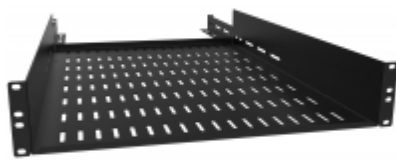

Quality Products. Service Excellence.

Adjustable Depth 4-Post Rack Mount Shelf *RMA Series*

Up to 200 lbs|91 kg Weight Capacity

Note: This product line has been discontinued as a stocked series. Information is for reference only. It has been replaced with **ADS Series**. For alternative solution assistance, **contact Hammond here** or call: USA (716) 630-7030, Canada and International (519) 822-2960.

Features

- Constructed of 14-Gauge Steel.
- Adjustable mounting depth.
- Choice of vented or solid options.
- Mounts to both front and rear rails.
 - Requires two (2) pairs of rails.
- Finished in a rugged textured powder paint finish.
- Includes all mounting hardware.
- Suggested load capacity of 200 lbs (91 kg).
- RoHS and REACH compliant.
- Manufactured in North America.

Accessories

- Mounting Hardware

Part No.	Shelf Type	Overall Shelf Depth	Rack Units	Adjustable Depth Range	
				Min	Max
RMASUHD1917BK1	Solid	17.00	2U	17.00	27.00
RMASUHD1925BK1	Solid	25.00	2U	25.00	35.00
RMASUHD1936BK1	Solid	36.00	2U	36.00	48.00
RMASVHD1917BK1	Vented	17.00	2U	17.00	27.00
RMASVHD1925BK1	Vented	25.00	2U	25.00	35.00
RMASVHD1936BK1	Vented	36.00	2U	36.00	48.00