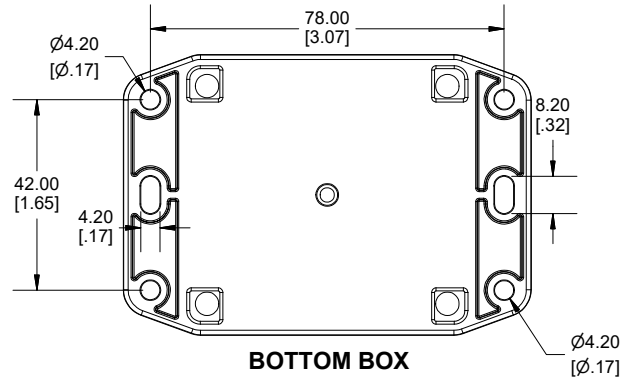

TOP VIEW

END VIEW SECTION A-A

SIDE VIEW SECTION B-B

BOTTOM BOX

INSIDE LID

INSIDE BOX

Dimensions:
mm
[inches]

Enclosures can be Factory Modified (Milling, Drilling, Printing etc.)
Contact Factory (modshop@hammfg.com) for quotes
Solid models of this enclosure available in .stp or .x_t
(Part number and text placement/orientation on our products are subject to change, we do not recommend using them as a locating reference for modification purposes)

NOTE	
Purchased assembly includes box, lid, string gasket, 4 PCB screws, and 4 lid screws.	
Recommended Torque : (43-50) Ozf.in / (30-35) cN.m	
RP Enclosure	
General Purpose ABS Light Grey (UL94 HB)	RP1025
General Purpose ABS Light Grey with Polycarbonate Clear Lid (UL94 HB)	RP1025C
Polycarbonate Off-White (UL94-V2)	RP1020
Polycarbonate Off-White with Clear Lid (UL94-V2)	RP1020C
ACCESSORIES	
Lid Screw (M3.5-0.6 X 10mm) (50 Pkg)	SC619-50
PCB Screw (M3 X 6mm Self-tapping) (50 Pkg)	SC622-50
General Purpose ABS Black Inner Panel 3mm Thick	STC102
Metal Inner Panel 1mm Thick	STA102
String Gasket EPDM Grey (2 Pkg)	RP102GASKET