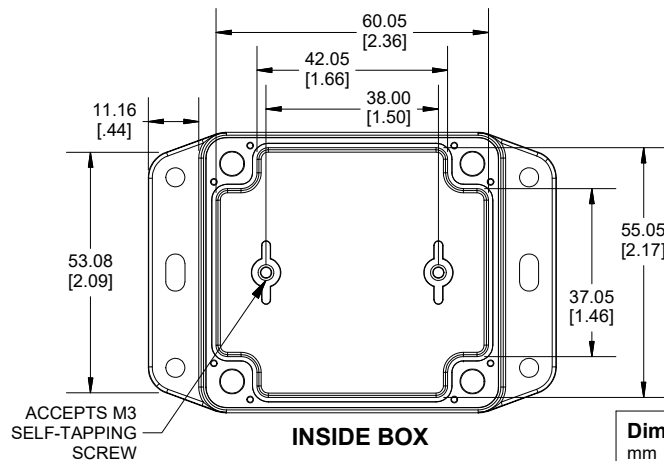

TOP VIEW

END VIEW SECTION A-A

SIDE VIEW SECTION B-B

BOTTOM BOX

INSIDE LID

INSIDE BOX

Dimensions:
mm
[inches]

Enclosures can be Factory Modified (Milling, Drilling, Printing etc.)
Contact Factory (modshop@hammfg.com) for quotes
Solid models of this enclosure available in .stp or .x_t
(Part number and text placement/orientation on our products are subject to change, we do not recommend using them as a locating reference for modification purposes)

NOTE	
Purchased assembly includes box, lid, string gasket, 4 PCB screws, and 4 lid screws.	
Recommended Torque : (43-50) Ozf.in / (30-35) cN.m	
RP Enclosure	
General Purpose ABS Light Grey (UL94 HB)	RP1025
General Purpose ABS Light Grey with Polycarbonate Clear Lid (UL94 HB)	RP1025C
Polycarbonate Off-White (UL94-V2)	RP1020
Polycarbonate Off-White with Clear Lid (UL94-V2)	RP1020C
ACCESSORIES	
Lid Screw (M3.5-0.6 X 10mm) (50 Pkg)	SC619-50
PCB Screw (M3 X 6mm Self-tapping) (50 Pkg)	SC622-50
General Purpose ABS Black Inner Panel 3mm Thick	STC102
Metal Inner Panel 1mm Thick	STA102
String Gasket EPDM Grey (2 Pkg)	RP102GASKET