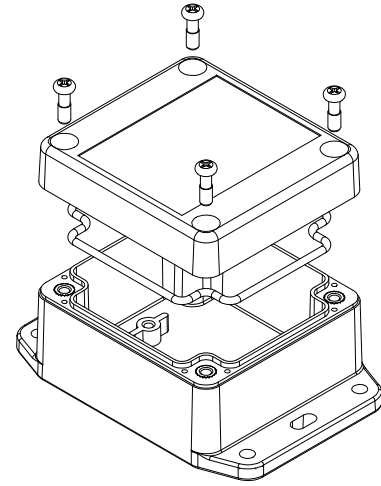

TOP VIEW

END VIEW SECTION A-A

SIDE VIEW SECTION B-B

BOTTOM BOX

INSIDE LID

INSIDE BOX

Dimensions:
mm
[inches]

Enclosures can be Factory Modified (Milling, Drilling, Printing etc.)
Contact Factory (modshop@hammfg.com) for quotes
Solid models of this enclosure available in .stp or .x_t
(Part number and text placement/orientation on our products are subject to change, we do not recommend using them as a locating reference for modification purposes)

NOTE	
Purchased assembly includes box, lid, string gasket, 4 PCB screws, and 4 lid screws.	
Recommended Torque : (43-50) Ozf.in / (30-35) cN.m	
RP Enclosure	
General Purpose ABS Light Grey (UL94 HB)	RP1025
General Purpose ABS Light Grey with Polycarbonate Clear Lid (UL94 HB)	RP1025C
Polycarbonate Off-White (UL94-V2)	RP1020
Polycarbonate Off-White with Clear Lid (UL94-V2)	RP1020C
ACCESSORIES	
Lid Screw (M3.5-0.6 X 10mm) (50 Pkg)	SC619-50
PCB Screw (M3 X 6mm Self-tapping) (50 Pkg)	SC622-50
General Purpose ABS Black Inner Panel 3mm Thick	STC102
Metal Inner Panel 1mm Thick	STA102
String Gasket EPDM Grey (2 Pkg)	RP102GASKET