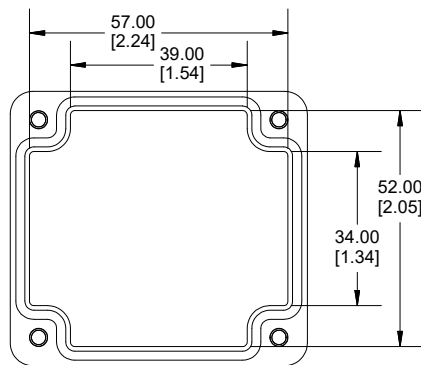

TOP VIEW

END VIEW SECTION A-A

SIDE VIEW SECTION B-B

BOTTOM BOX

INSIDE LID

INSIDE BOX

Dimensions:
mm
[inches]

Enclosures can be Factory Modified (Milling, Drilling, Printing etc.)
Contact Factory (modshop@hammfg.com) for quotes
Solid models of this enclosure available in .stp or .x_t
(Part number and text placement/orientation on our products are subject to change, we do not recommend using them as a locating reference for modification purposes)

NOTE	
Purchased assembly includes box, lid, string gasket, 4 PCB screws, and 4 lid screws.	
Recommended Torque : (43-50) Ozf.in / (30-35) cN.m	
RP Enclosure	
General Purpose ABS Light Grey (UL94 HB)	RP1025
General Purpose ABS Light Grey with Polycarbonate Clear Lid (UL94 HB)	RP1025C
Polycarbonate Off-White (UL94-V2)	RP1020
Polycarbonate Off-White with Clear Lid (UL94-V2)	RP1020C
ACCESSORIES	
Lid Screw (M3.5-0.6 X 10mm) (50 Pkg)	SC619-50
PCB Screw (M3 X 6mm Self-tapping) (50 Pkg)	SC622-50
General Purpose ABS Black Inner Panel 3mm Thick	STC102
Metal Inner Panel 1mm Thick	STA102
String Gasket EPDM Grey (2 Pkg)	RP102GASKET