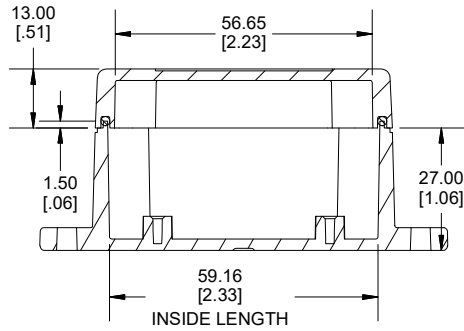

TOP VIEW

END VIEW SECTION A-A

SIDE VIEW SECTION B-B

BOTTOM BOX

INSIDE LID

INSIDE BOX

Dimensions:
mm
[inches]

Enclosures can be Factory Modified (Milling, Drilling, Printing etc.)
Contact Factory (modshop@hammfg.com) for quotes
Solid models of this enclosure available in .stp or .x_t
(Part number and text placement/orientation on our products are subject to change, we do not recommend using them as a locating reference for modification purposes)

NOTE	
Purchased assembly includes box, lid, string gasket, 4 PCB screws, and 4 lid screws.	
Recommended Torque : (43-50) Ozf.in / (30-35) cN.m	
RP Enclosure	
General Purpose ABS Light Grey (UL94 HB)	RP1025
General Purpose ABS Light Grey with Polycarbonate Clear Lid (UL94 HB)	RP1025C
Polycarbonate Off-White (UL94-V2)	RP1020
Polycarbonate Off-White with Clear Lid (UL94-V2)	RP1020C
ACCESSORIES	
Lid Screw (M3.5-0.6 X 10mm) (50 Pkg)	SC619-50
PCB Screw (M3 X 6mm Self-tapping) (50 Pkg)	SC622-50
General Purpose ABS Black Inner Panel 3mm Thick	STC102
Metal Inner Panel 1mm Thick	STA102
String Gasket EPDM Grey (2 Pkg)	RP102GASKET