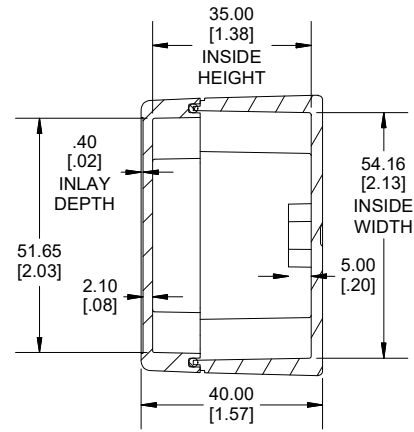

TOP VIEW

END VIEW SECTION A-A

SIDE VIEW SECTION B-B

BOTTOM BOX

INSIDE LID

INSIDE BOX

Dimensions:
mm
[inches]

Enclosures can be Factory Modified (Milling, Drilling, Printing etc.)
Contact Factory (modshop@hammfg.com) for quotes
Solid models of this enclosure available in .stp or .x_t
(Part number and text placement/orientation on our products are subject to change, we do not recommend using them as a locating reference for modification purposes)

NOTE	
Purchased assembly includes box, lid, string gasket, 4 PCB screws, and 4 lid screws.	
Recommended Torque : (43-50) Ozf.in / (30-35) cN.m	
RP Enclosure	
General Purpose ABS Light Grey (UL94 HB)	RP1025
General Purpose ABS Light Grey with Polycarbonate Clear Lid (UL94 HB)	RP1025C
Polycarbonate Off-White (UL94-V2)	RP1020
Polycarbonate Off-White with Clear Lid (UL94-V2)	RP1020C
ACCESSORIES	
Lid Screw (M3.5-0.6 X 10mm) (50 Pkg)	SC619-50
PCB Screw (M3 X 6mm Self-tapping) (50 Pkg)	SC622-50
General Purpose ABS Black Inner Panel 3mm Thick	STC102
Metal Inner Panel 1mm Thick	STA102
String Gasket EPDM Grey (2 Pkg)	RP102GASKET