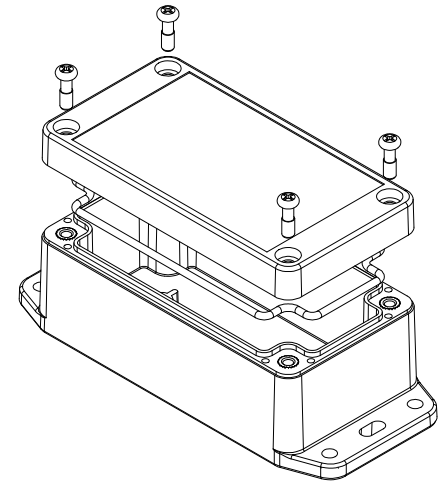

TOP VIEW

END VIEW SECTION A-A

SIDE VIEW SECTION B-B

BOTTOM BOX

Enclosures can be Factory Modified (Milling, Drilling, Printing etc.)
 Contact Factory (modshop@hammfg.com) for quotes
 Solid models of this enclosure available in .stp or .x_t
 (Part number and text placement/orientation on our products are subject to change, we do not recommend using them as a locating reference for modification purposes)

NOTE	
Purchased assembly includes box, lid, string gasket, 4 PCB screws, and 4 lid screws.	
Recommended Torque : (43-50) Ozf.in / (30-35) cN.m	
RP Enclosure	
General Purpose ABS Light Grey (UL94 HB)	RP1035BF
General Purpose ABS Light Grey with Polycarbonate Clear Lid (UL94 HB)	RP1035CBF
Polycarbonate Off-White (UL94-V2)	RP1030BF
Polycarbonate Off-White with Clear Lid (UL94-V2)	RP1030CBF
ACCESSORIES	
Lid Screw (M3.5-0.6 X 10mm) (50 Pkg)	SC619-50
PCB Screw (M3 X 6mm Self-tapping) (50 Pkg)	SC622-50
General Purpose ABS Black Inner Panel 3mm Thick	STC104
Metal Inner Panel 1mm Thick	STA104
String Gasket EPDM Grey (2 Pkg)	RP103GASKET

INSIDE LID

INSIDE BOX

Dimensions:
 mm
 [inches]

HAMMOND MANUFACTURING
 RP103 BF
www.hammondmfg.com

X-ON Electronics

Largest Supplier of Electrical and Electronic Components

Click to view similar products for [Enclosures, Boxes & Cases](#) category: