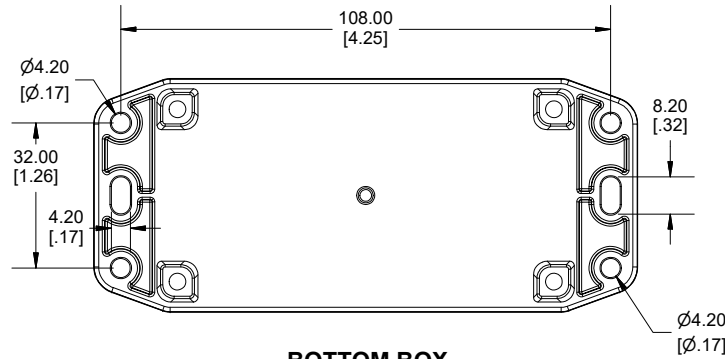

TOP VIEW

END VIEW SECTION A-A

SIDE VIEW SECTION B-B

BOTTOM BOX

Enclosures can be Factory Modified (Milling, Drilling, Printing etc.)
 Contact Factory (modshop@hammfg.com) for quotes
 Solid models of this enclosure available in .stp or .x_t
 (Part number and text placement/orientation on our products are subject to change, we do not recommend using them as a locating reference for modification purposes)

NOTE	
Purchased assembly includes box, lid, string gasket, 4 PCB screws, and 4 lid screws.	
Recommended Torque : (43-50) Ozf.in / (30-35) cN.m	
RP Enclosure	
General Purpose ABS Light Grey (UL94 HB)	RP1035BF
General Purpose ABS Light Grey with Polycarbonate Clear Lid (UL94 HB)	RP1035CBF
Polycarbonate Off-White (UL94-V2)	RP1030BF
Polycarbonate Off-White with Clear Lid (UL94-V2)	RP1030CBF
ACCESSORIES	
Lid Screw (M3.5-0.6 X 10mm) (50 Pkg)	SC619-50
PCB Screw (M3 X 6mm Self-tapping) (50 Pkg)	SC622-50
General Purpose ABS Black Inner Panel 3mm Thick	STC104
Metal Inner Panel 1mm Thick	STA104
String Gasket EPDM Grey (2 Pkg)	RP103GASKET

INSIDE LID

INSIDE BOX

Dimensions:
 mm
 [inches]

HAMMOND MANUFACTURING
 RP103 BF
www.hammondmfg.com

X-ON Electronics

Largest Supplier of Electrical and Electronic Components

Click to view similar products for [Enclosures, Boxes & Cases](#) category: