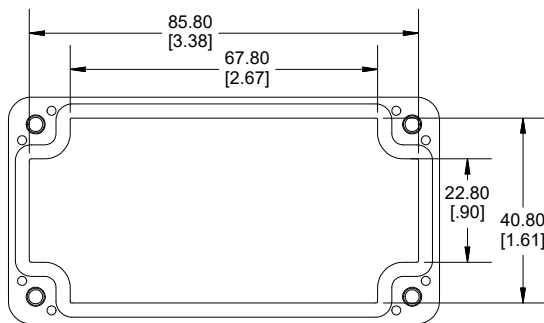

TOP VIEW

END VIEW SECTION A-A

SIDE VIEW SECTION B-B

BOTTOM BOX

Enclosures can be Factory Modified (Milling, Drilling, Printing etc.)
 Contact Factory (modshop@hammfg.com) for quotes
 Solid models of this enclosure available in .stp or .x_t
 (Part number and text placement/orientation on our products are subject to change, we do not recommend using them as a locating reference for modification purposes)

NOTE	
Purchased assembly includes box, lid, string gasket, 4 PCB screws, and 4 lid screws.	
Recommended Torque : (43-50) Ozf.in / (30-35) cN.m	
RP Enclosure	
General Purpose ABS Light Grey (UL94 HB)	RP1035BF
General Purpose ABS Light Grey with Polycarbonate Clear Lid (UL94 HB)	RP1035CBF
Polycarbonate Off-White (UL94-V2)	RP1030BF
Polycarbonate Off-White with Clear Lid (UL94-V2)	RP1030CBF
ACCESSORIES	
Lid Screw (M3.5-0.6 X 10mm) (50 Pkg)	SC619-50
PCB Screw (M3 X 6mm Self-tapping) (50 Pkg)	SC622-50
General Purpose ABS Black Inner Panel 3mm Thick	STC104
Metal Inner Panel 1mm Thick	STA104
String Gasket EPDM Grey (2 Pkg)	RP103GASKET

INSIDE LID

INSIDE BOX

Dimensions:
 mm
 [inches]

HAMMOND MANUFACTURING
 RP103 BF
www.hammondmfg.com

X-ON Electronics

Largest Supplier of Electrical and Electronic Components

Click to view similar products for [Enclosures, Boxes & Cases](#) category: