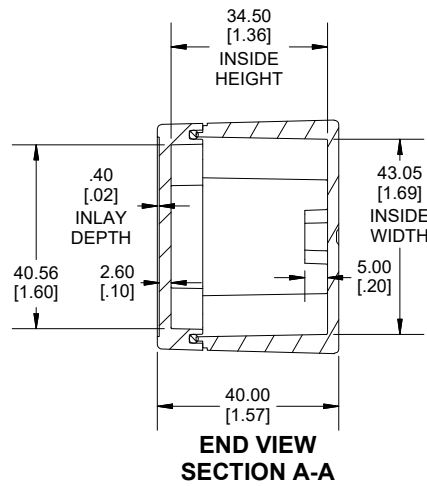

TOP VIEW

END VIEW SECTION A-A

SIDE VIEW SECTION B-B

BOTTOM BOX

Enclosures can be Factory Modified (Milling, Drilling, Printing etc.)
 Contact Factory (modshop@hammfg.com) for quotes
 Solid models of this enclosure available in .stp or .x_t
 (Part number and text placement/orientation on our products are subject to change, we do not recommend using them as a locating reference for modification purposes)

NOTE	
Purchased assembly includes box, lid, string gasket, 4 PCB screws, and 4 lid screws.	
Recommended Torque : (43-50) Ozf.in / (30-35) cN.m	
RP Enclosure	
General Purpose ABS Light Grey (UL94 HB)	RP1035BF
General Purpose ABS Light Grey with Polycarbonate Clear Lid (UL94 HB)	RP1035CBF
Polycarbonate Off-White (UL94-V2)	RP1030BF
Polycarbonate Off-White with Clear Lid (UL94-V2)	RP1030CBF
ACCESSORIES	
Lid Screw (M3.5-0.6 X 10mm) (50 Pkg)	SC619-50
PCB Screw (M3 X 6mm Self-tapping) (50 Pkg)	SC622-50
General Purpose ABS Black Inner Panel 3mm Thick	STC104
Metal Inner Panel 1mm Thick	STA104
String Gasket EPDM Grey (2 Pkg)	RP103GASKET

INSIDE LID

INSIDE BOX

Dimensions:
 mm
 [inches]

HAMMOND MANUFACTURING
 RP103 BF
www.hammondmfg.com

X-ON Electronics

Largest Supplier of Electrical and Electronic Components

Click to view similar products for [Enclosures, Boxes & Cases](#) category: