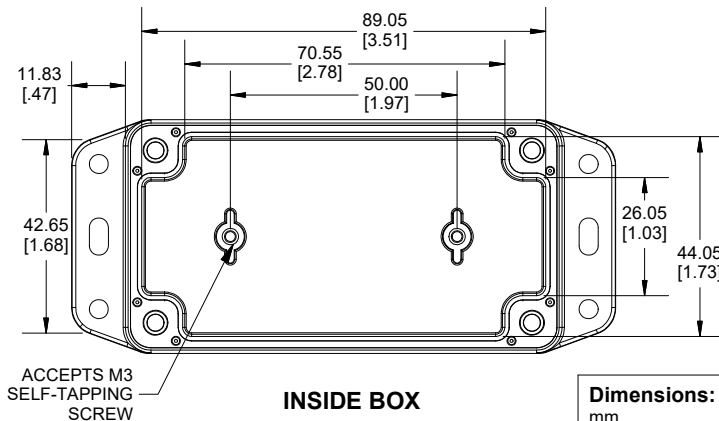

TOP VIEW

END VIEW SECTION A-A

SIDE VIEW SECTION B-B

BOTTOM BOX

Enclosures can be Factory Modified (Milling, Drilling, Printing etc.)
 Contact Factory (modshop@hammfg.com) for quotes
 Solid models of this enclosure available in .stp or .x_t
 (Part number and text placement/orientation on our products are subject to change, we do not recommend using them as a locating reference for modification purposes)

NOTE	
Purchased assembly includes box, lid, string gasket, 4 PCB screws, and 4 lid screws.	
Recommended Torque : (43-50) Ozf.in / (30-35) cN.m	
RP Enclosure	
General Purpose ABS Light Grey (UL94 HB)	RP1035BF
General Purpose ABS Light Grey with Polycarbonate Clear Lid (UL94 HB)	RP1035CBF
Polycarbonate Off-White (UL94-V2)	RP1030BF
Polycarbonate Off-White with Clear Lid (UL94-V2)	RP1030CBF
ACCESSORIES	
Lid Screw (M3.5-0.6 X 10mm) (50 Pkg)	SC619-50
PCB Screw (M3 X 6mm Self-tapping) (50 Pkg)	SC622-50
General Purpose ABS Black Inner Panel 3mm Thick	STC104
Metal Inner Panel 1mm Thick	STA104
String Gasket EPDM Grey (2 Pkg)	RP103GASKET

INSIDE LID

INSIDE BOX

Dimensions:
 mm
 [inches]

HAMMOND MANUFACTURING
 RP103 BF
www.hammondmfg.com

X-ON Electronics

Largest Supplier of Electrical and Electronic Components

Click to view similar products for [Enclosures, Boxes & Cases](#) category: