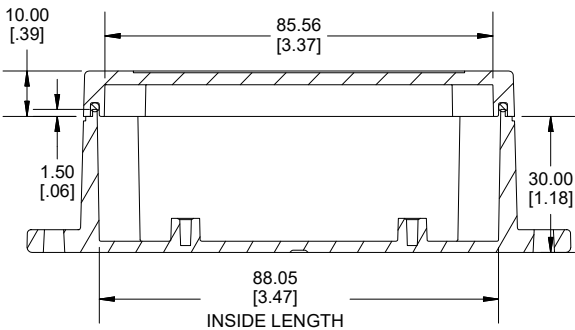

TOP VIEW

END VIEW SECTION A-A

SIDE VIEW SECTION B-B

BOTTOM BOX

Enclosures can be Factory Modified (Milling, Drilling, Printing etc.)
 Contact Factory (modshop@hammfg.com) for quotes
 Solid models of this enclosure available in .stp or .x_t
 (Part number and text placement/orientation on our products are subject to change, we do not recommend using them as a locating reference for modification purposes)

NOTE	
Purchased assembly includes box, lid, string gasket, 4 PCB screws, and 4 lid screws.	
Recommended Torque : (43-50) Ozf.in / (30-35) cN.m	
RP Enclosure	
General Purpose ABS Light Grey (UL94 HB)	RP1035BF
General Purpose ABS Light Grey with Polycarbonate Clear Lid (UL94 HB)	RP1035CBF
Polycarbonate Off-White (UL94-V2)	RP1030BF
Polycarbonate Off-White with Clear Lid (UL94-V2)	RP1030CBF
ACCESSORIES	
Lid Screw (M3.5-0.6 X 10mm) (50 Pkg)	SC619-50
PCB Screw (M3 X 6mm Self-tapping) (50 Pkg)	SC622-50
General Purpose ABS Black Inner Panel 3mm Thick	STC104
Metal Inner Panel 1mm Thick	STA104
String Gasket EPDM Grey (2 Pkg)	RP103GASKET

INSIDE LID

INSIDE BOX

Dimensions:
 mm
 [inches]

HAMMOND MANUFACTURING
 RP103 BF
www.hammondmfg.com

X-ON Electronics

Largest Supplier of Electrical and Electronic Components

Click to view similar products for [Enclosures, Boxes & Cases](#) category: