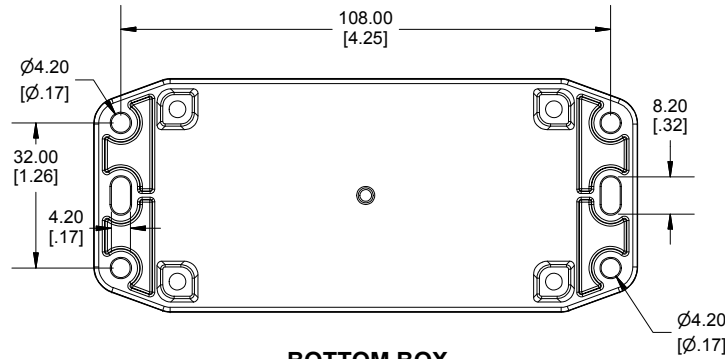

TOP VIEW

END VIEW SECTION A-A

SIDE VIEW SECTION B-B

BOTTOM BOX

Enclosures can be Factory Modified (Milling, Drilling, Printing etc.)
 Contact Factory (modshop@hammondmfg.com) for quotes
 Solid models of this enclosure available in .stp or .x_t
 (Part number and text placement/orientation on our products are subject to change, we do not recommend using them as a locating reference for modification purposes)

NOTE	
Purchased assembly includes box, lid, string gasket, 4 PCB screws, and 4 lid screws.	
Recommended Torque : (43-50) Ozf.in / (30-35) cN.m	
RP Enclosure	
General Purpose ABS Light Grey (UL94 HB)	RP1035BF
General Purpose ABS Light Grey with Polycarbonate Clear Lid (UL94 HB)	RP1035CBF
Polycarbonate Off-White (UL94-V2)	RP1030BF
Polycarbonate Off-White with Clear Lid (UL94-V2)	RP1030CBF
ACCESSORIES	
Lid Screw (M3.5-0.6 X 10mm) (50 Pkg)	SC619-50
PCB Screw (M3 X 6mm Self-tapping) (50 Pkg)	SC622-50
General Purpose ABS Black Inner Panel 3mm Thick	STC104
Metal Inner Panel 1mm Thick	STA104
String Gasket EPDM Grey (2 Pkg)	RP103GASKET

INSIDE LID

INSIDE BOX

Dimensions:
 mm
 [inches]

HAMMOND MANUFACTURING
 RP103 BF
www.hammondmfg.com

X-ON Electronics

Largest Supplier of Electrical and Electronic Components

Click to view similar products for [Enclosures, Boxes & Cases](#) category: