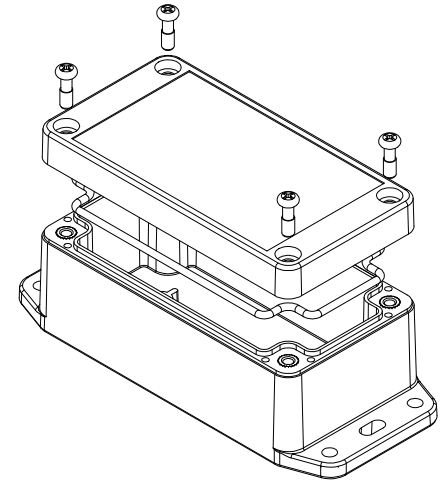

TOP VIEW

END VIEW SECTION A-A

SIDE VIEW SECTION B-B

BOTTOM BOX

Enclosures can be Factory Modified (Milling, Drilling, Printing etc.)
 Contact Factory (modshop@hammondmfg.com) for quotes
 Solid models of this enclosure available in .stp or .x_t
 (Part number and text placement/orientation on our products are subject to change, we do not recommend using them as a locating reference for modification purposes)

NOTE	
Purchased assembly includes box, lid, string gasket, 4 PCB screws, and 4 lid screws.	
Recommended Torque : (43-50) Ozf.in / (30-35) cN.m	
RP Enclosure	
General Purpose ABS Light Grey (UL94 HB)	RP1035BF
General Purpose ABS Light Grey with Polycarbonate Clear Lid (UL94 HB)	RP1035CBF
Polycarbonate Off-White (UL94-V2)	RP1030BF
Polycarbonate Off-White with Clear Lid (UL94-V2)	RP1030CBF
ACCESSORIES	
Lid Screw (M3.5-0.6 X 10mm) (50 Pkg)	SC619-50
PCB Screw (M3 X 6mm Self-tapping) (50 Pkg)	SC622-50
General Purpose ABS Black Inner Panel 3mm Thick	STC104
Metal Inner Panel 1mm Thick	STA104
String Gasket EPDM Grey (2 Pkg)	RP103GASKET

INSIDE LID

INSIDE BOX

Dimensions:
 mm
 [inches]

HAMMOND MANUFACTURING
 RP103 BF
www.hammondmfg.com

X-ON Electronics

Largest Supplier of Electrical and Electronic Components

Click to view similar products for [Enclosures, Boxes & Cases](#) category: