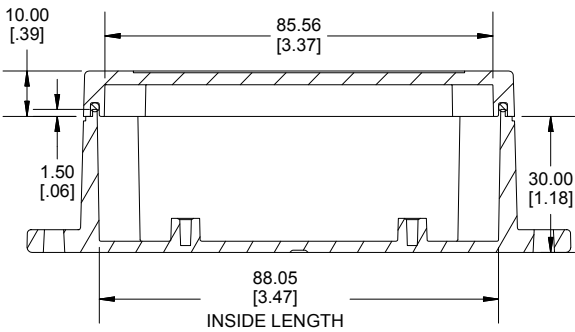

TOP VIEW

END VIEW SECTION A-A

SIDE VIEW SECTION B-B

BOTTOM BOX

Enclosures can be Factory Modified (Milling, Drilling, Printing etc.)
 Contact Factory (modshop@hammondmfg.com) for quotes
 Solid models of this enclosure available in .stp or .x_t
 (Part number and text placement/orientation on our products are subject to change, we do not recommend using them as a locating reference for modification purposes)

NOTE	
Purchased assembly includes box, lid, string gasket, 4 PCB screws, and 4 lid screws.	
Recommended Torque : (43-50) Ozf.in / (30-35) cN.m	
RP Enclosure	
General Purpose ABS Light Grey (UL94 HB)	RP1035BF
General Purpose ABS Light Grey with Polycarbonate Clear Lid (UL94 HB)	RP1035CBF
Polycarbonate Off-White (UL94-V2)	RP1030BF
Polycarbonate Off-White with Clear Lid (UL94-V2)	RP1030CBF
ACCESSORIES	
Lid Screw (M3.5-0.6 X 10mm) (50 Pkg)	SC619-50
PCB Screw (M3 X 6mm Self-tapping) (50 Pkg)	SC622-50
General Purpose ABS Black Inner Panel 3mm Thick	STC104
Metal Inner Panel 1mm Thick	STA104
String Gasket EPDM Grey (2 Pkg)	RP103GASKET

INSIDE LID

INSIDE BOX

Dimensions:
 mm
 [inches]

HAMMOND MANUFACTURING
 RP103 BF
www.hammondmfg.com

X-ON Electronics

Largest Supplier of Electrical and Electronic Components

Click to view similar products for [Enclosures, Boxes & Cases](#) category: