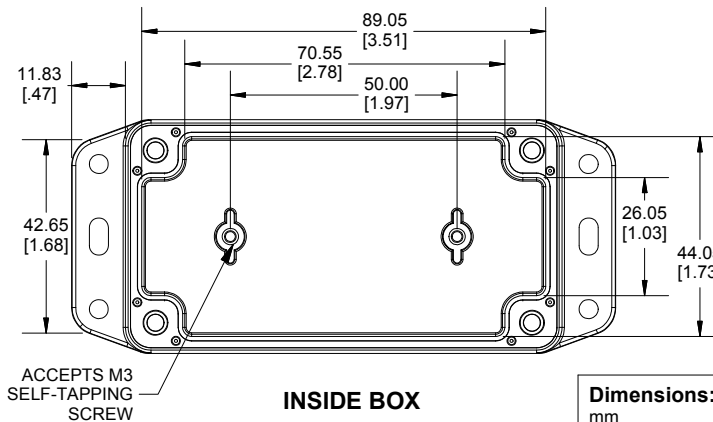

TOP VIEW

END VIEW SECTION A-A

SIDE VIEW SECTION B-B

BOTTOM BOX

Enclosures can be Factory Modified (Milling, Drilling, Printing etc.)
 Contact Factory (modshop@hammondmfg.com) for quotes
 Solid models of this enclosure available in .stp or .x_t
 (Part number and text placement/orientation on our products are subject to change, we do not recommend using them as a locating reference for modification purposes)

NOTE	
Purchased assembly includes box, lid, string gasket, 4 PCB screws, and 4 lid screws.	
Recommended Torque : (43-50) Ozf.in / (30-35) cN.m	
RP Enclosure	
General Purpose ABS Light Grey (UL94 HB)	RP1035BF
General Purpose ABS Light Grey with Polycarbonate Clear Lid (UL94 HB)	RP1035CBF
Polycarbonate Off-White (UL94-V2)	RP1030BF
Polycarbonate Off-White with Clear Lid (UL94-V2)	RP1030CBF
ACCESSORIES	
Lid Screw (M3.5-0.6 X 10mm) (50 Pkg)	SC619-50
PCB Screw (M3 X 6mm Self-tapping) (50 Pkg)	SC622-50
General Purpose ABS Black Inner Panel 3mm Thick	STC104
Metal Inner Panel 1mm Thick	STA104
String Gasket EPDM Grey (2 Pkg)	RP103GASKET

INSIDE LID

INSIDE BOX

Dimensions:
 mm
 [inches]

HAMMOND MANUFACTURING
 RP103 BF
www.hammondmfg.com

X-ON Electronics

Largest Supplier of Electrical and Electronic Components

Click to view similar products for [Enclosures, Boxes & Cases](#) category: