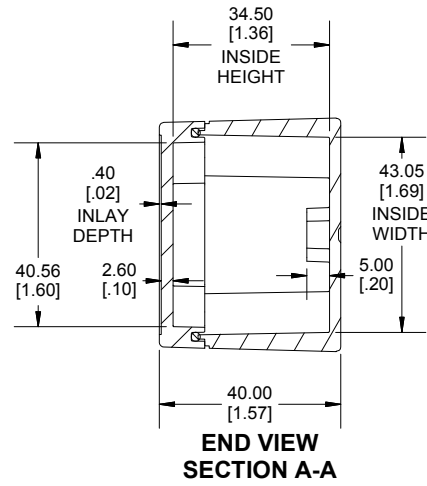

TOP VIEW

END VIEW SECTION A-A

SIDE VIEW SECTION B-B

BOTTOM BOX

Enclosures can be Factory Modified (Milling, Drilling, Printing etc.)
 Contact Factory (modshop@hammondmfg.com) for quotes
 Solid models of this enclosure available in .stp or .x_t
 (Part number and text placement/orientation on our products are subject to change, we do not recommend using them as a locating reference for modification purposes)

NOTE	
Purchased assembly includes box, lid, string gasket, 4 PCB screws, and 4 lid screws.	
Recommended Torque : (43-50) Ozf.in / (30-35) cN.m	
RP Enclosure	
General Purpose ABS Light Grey (UL94 HB)	RP1035BF
General Purpose ABS Light Grey with Polycarbonate Clear Lid (UL94 HB)	RP1035CBF
Polycarbonate Off-White (UL94-V2)	RP1030BF
Polycarbonate Off-White with Clear Lid (UL94-V2)	RP1030CBF
ACCESSORIES	
Lid Screw (M3.5-0.6 X 10mm) (50 Pkg)	SC619-50
PCB Screw (M3 X 6mm Self-tapping) (50 Pkg)	SC622-50
General Purpose ABS Black Inner Panel 3mm Thick	STC104
Metal Inner Panel 1mm Thick	STA104
String Gasket EPDM Grey (2 Pkg)	RP103GASKET

INSIDE LID

INSIDE BOX

Dimensions:
 mm
 [inches]

HAMMOND MANUFACTURING
 RP103 BF
www.hammondmfg.com

X-ON Electronics

Largest Supplier of Electrical and Electronic Components

Click to view similar products for [Enclosures, Boxes & Cases](#) category: