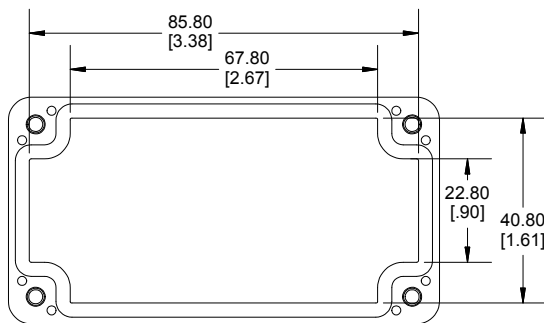

TOP VIEW

END VIEW SECTION A-A

SIDE VIEW SECTION B-B

BOTTOM BOX

Enclosures can be Factory Modified (Milling, Drilling, Printing etc.)
 Contact Factory (modshop@hammondmfg.com) for quotes
 Solid models of this enclosure available in .stp or .x_t
 (Part number and text placement/orientation on our products are subject to change, we do not recommend using them as a locating reference for modification purposes)

NOTE	
Purchased assembly includes box, lid, string gasket, 4 PCB screws, and 4 lid screws.	
Recommended Torque : (43-50) Ozf.in / (30-35) cN.m	
RP Enclosure	
General Purpose ABS Light Grey (UL94 HB)	RP1035BF
General Purpose ABS Light Grey with Polycarbonate Clear Lid (UL94 HB)	RP1035CBF
Polycarbonate Off-White (UL94-V2)	RP1030BF
Polycarbonate Off-White with Clear Lid (UL94-V2)	RP1030CBF
ACCESSORIES	
Lid Screw (M3.5-0.6 X 10mm) (50 Pkg)	SC619-50
PCB Screw (M3 X 6mm Self-tapping) (50 Pkg)	SC622-50
General Purpose ABS Black Inner Panel 3mm Thick	STC104
Metal Inner Panel 1mm Thick	STA104
String Gasket EPDM Grey (2 Pkg)	RP103GASKET

INSIDE LID

INSIDE BOX

Dimensions:
 mm
 [inches]

HAMMOND MANUFACTURING
 RP103 BF
www.hammondmfg.com

X-ON Electronics

Largest Supplier of Electrical and Electronic Components

Click to view similar products for [Enclosures, Boxes & Cases](#) category: