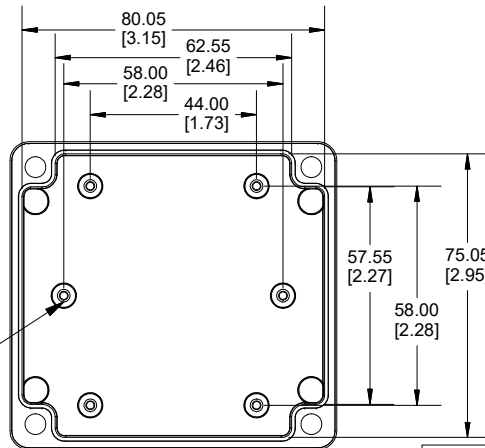

TOP VIEW

END VIEW SECTION A-A

SIDE VIEW SECTION B-B

ACCEPTS M3 SELF-TAPPING SCREW

MOUNTING HOLES

INSIDE LID

ACCEPTS M3 SELF-TAPPING SCREW

INSIDE BOX

Dimensions:
mm
[inches]

Enclosures can be Factory Modified (Milling, Drilling, Printing etc.)
Contact Factory (modshop@hammfg.com) for quotes
Solid models of this enclosure available in .stp or .x_t
(Part number and text placement/orientation on our products are subject to change, we do not recommend using them as a locating reference for modification purposes)

NOTE

Purchased assembly includes box, lid, string gasket, 4 PCB screws, and 4 lid screws.

Recommended Torque : (43-50) Ozf.in / (30-35) cN.m

RP Enclosure	
General Purpose ABS Light Grey (UL94 HB)	RP1055
General Purpose ABS Light Grey with Polycarbonate Clear Lid (UL94 HB)	RP1055C
Polycarbonate Off-White (UL94-V2)	RP1050
Polycarbonate Off-White with Clear Lid (UL94-V2)	RP1050C
ACCESSORIES	
Lid Screw (M3.5-0.6 X 10mm) (50 Pkg)	SC619-50
PCB Screw (M3 X 6mm Self-tapping) (50 Pkg)	SC622-50
General Purpose ABS Black Inner Panel 3mm Thick	STC106
Metal Inner Panel 1mm Thick	STA106
String Gasket EPDM Grey (2 Pkg)	RP106GASKET