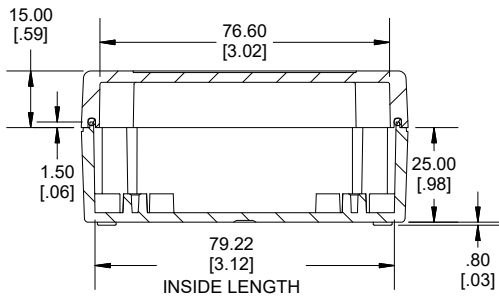

TOP VIEW

END VIEW SECTION A-A

SIDE VIEW SECTION B-B

ACCEPTS M3 SELF-TAPPING SCREW

MOUNTING HOLES

INSIDE LID

ACCEPTS M3 SELF-TAPPING SCREW

INSIDE BOX

Dimensions:
mm
[inches]

Enclosures can be Factory Modified (Milling, Drilling, Printing etc.)
Contact Factory (modshop@hammfg.com) for quotes
Solid models of this enclosure available in .stp or .x_t
(Part number and text placement/orientation on our products are subject to change, we do not recommend using them as a locating reference for modification purposes)

NOTE

Purchased assembly includes box, lid, string gasket, 4 PCB screws, and 4 lid screws.

Recommended Torque : (43-50) Ozf.in / (30-35) cN.m

RP Enclosure	
General Purpose ABS Light Grey (UL94 HB)	RP1055
General Purpose ABS Light Grey with Polycarbonate Clear Lid (UL94 HB)	RP1055C
Polycarbonate Off-White (UL94-V2)	RP1050
Polycarbonate Off-White with Clear Lid (UL94-V2)	RP1050C
ACCESSORIES	
Lid Screw (M3.5-0.6 X 10mm) (50 Pkg)	SC619-50
PCB Screw (M3 X 6mm Self-tapping) (50 Pkg)	SC622-50
General Purpose ABS Black Inner Panel 3mm Thick	STC106
Metal Inner Panel 1mm Thick	STA106
String Gasket EPDM Grey (2 Pkg)	RP106GASKET