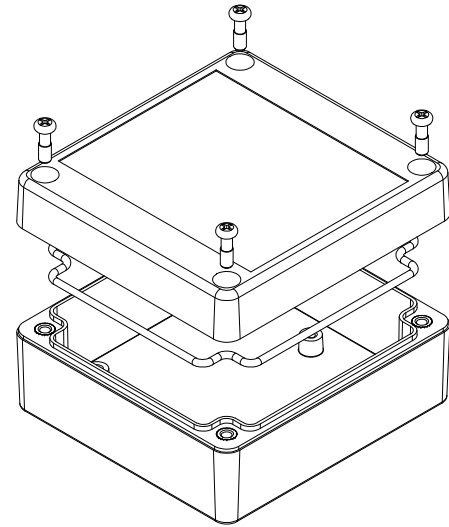

TOP VIEW

END VIEW SECTION A-A

SIDE VIEW SECTION B-B

ACCEPTS M3 SELF-TAPPING SCREW

MOUNTING HOLES

INSIDE LID

ACCEPTS M3 SELF-TAPPING SCREW

INSIDE BOX

Dimensions:
mm
[inches]

Enclosures can be Factory Modified (Milling, Drilling, Printing etc.)
Contact Factory (modshop@hammfg.com) for quotes
Solid models of this enclosure available in .stp or .x_t
(Part number and text placement/orientation on our products are subject to change, we do not recommend using them as a locating reference for modification purposes)

NOTE

Purchased assembly includes box, lid, string gasket, 4 PCB screws, and 4 lid screws.

Recommended Torque : (43-50) Ozf.in / (30-35) cN.m

RP Enclosure	
General Purpose ABS Light Grey (UL94 HB)	RP1055
General Purpose ABS Light Grey with Polycarbonate Clear Lid (UL94 HB)	RP1055C
Polycarbonate Off-White (UL94-V2)	RP1050
Polycarbonate Off-White with Clear Lid (UL94-V2)	RP1050C
ACCESSORIES	
Lid Screw (M3.5-0.6 X 10mm) (50 Pkg)	SC619-50
PCB Screw (M3 X 6mm Self-tapping) (50 Pkg)	SC622-50
General Purpose ABS Black Inner Panel 3mm Thick	STC106
Metal Inner Panel 1mm Thick	STA106
String Gasket EPDM Grey (2 Pkg)	RP106GASKET