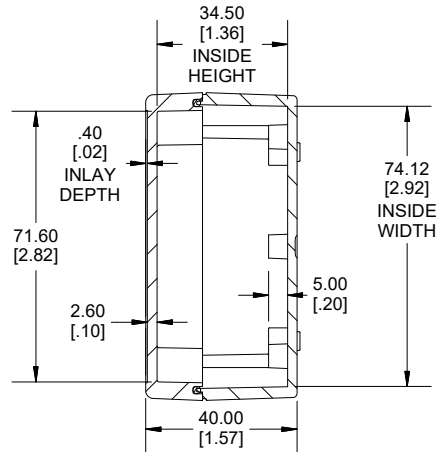

TOP VIEW

END VIEW SECTION A-A

SIDE VIEW SECTION B-B

ACCEPTS M3 SELF-TAPPING SCREW

MOUNTING HOLES

INSIDE LID

ACCEPTS M3 SELF-TAPPING SCREW

INSIDE BOX

Dimensions:
mm
[inches]

Enclosures can be Factory Modified (Milling, Drilling, Printing etc.)
Contact Factory (modshop@hammfg.com) for quotes
Solid models of this enclosure available in .stp or .x_t
(Part number and text placement/orientation on our products are subject to change, we do not recommend using them as a locating reference for modification purposes)

NOTE

Purchased assembly includes box, lid, string gasket, 4 PCB screws, and 4 lid screws.

Recommended Torque : (43-50) Ozf.in / (30-35) cN.m

RP Enclosure	
General Purpose ABS Light Grey (UL94 HB)	RP1055
General Purpose ABS Light Grey with Polycarbonate Clear Lid (UL94 HB)	RP1055C
Polycarbonate Off-White (UL94-V2)	RP1050
Polycarbonate Off-White with Clear Lid (UL94-V2)	RP1050C
ACCESSORIES	
Lid Screw (M3.5-0.6 X 10mm) (50 Pkg)	SC619-50
PCB Screw (M3 X 6mm Self-tapping) (50 Pkg)	SC622-50
General Purpose ABS Black Inner Panel 3mm Thick	STC106
Metal Inner Panel 1mm Thick	STA106
String Gasket EPDM Grey (2 Pkg)	RP106GASKET