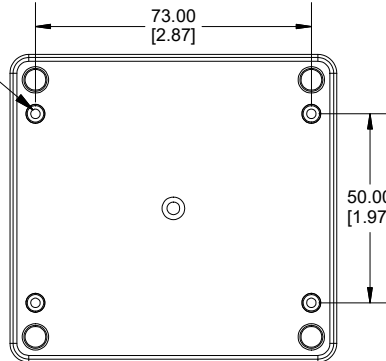

TOP VIEW

END VIEW SECTION A-A

SIDE VIEW SECTION B-B

ACCEPTS M3 SELF-TAPPING SCREW

MOUNTING HOLES

INSIDE LID

ACCEPTS M3 SELF-TAPPING SCREW

INSIDE BOX

Dimensions:
mm
[inches]

Enclosures can be Factory Modified (Milling, Drilling, Printing etc.)
Contact Factory (modshop@hammfg.com) for quotes
Solid models of this enclosure available in .stp or .x_t
(Part number and text placement/orientation on our products are subject to change, we do not recommend using them as a locating reference for modification purposes)

NOTE

Purchased assembly includes box, lid, string gasket, 4 PCB screws, and 4 lid screws.

Recommended Torque : (43-50) Ozf.in / (30-35) cN.m

RP Enclosure	
General Purpose ABS Light Grey (UL94 HB)	RP1055
General Purpose ABS Light Grey with Polycarbonate Clear Lid (UL94 HB)	RP1055C
Polycarbonate Off-White (UL94-V2)	RP1050
Polycarbonate Off-White with Clear Lid (UL94-V2)	RP1050C
ACCESSORIES	
Lid Screw (M3.5-0.6 X 10mm) (50 Pkg)	SC619-50
PCB Screw (M3 X 6mm Self-tapping) (50 Pkg)	SC622-50
General Purpose ABS Black Inner Panel 3mm Thick	STC106
Metal Inner Panel 1mm Thick	STA106
String Gasket EPDM Grey (2 Pkg)	RP106GASKET