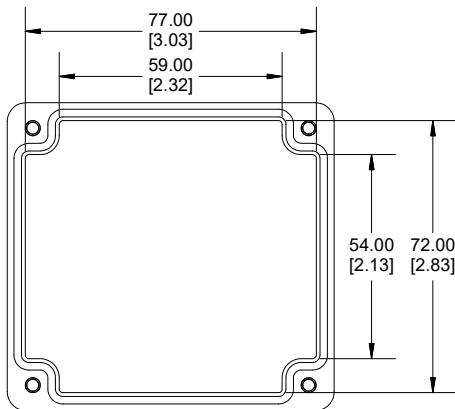

TOP VIEW

END VIEW SECTION A-A

SIDE VIEW SECTION B-B

ACCEPTS M3 SELF-TAPPING SCREW

MOUNTING HOLES

INSIDE LID

ACCEPTS M3 SELF-TAPPING SCREW

INSIDE BOX

Dimensions:
mm
[inches]

Enclosures can be Factory Modified (Milling, Drilling, Printing etc.)
Contact Factory (modshop@hammfg.com) for quotes
Solid models of this enclosure available in .stp or .x_t
(Part number and text placement/orientation on our products are subject to change, we do not recommend using them as a locating reference for modification purposes)

NOTE

Purchased assembly includes box, lid, string gasket, 4 PCB screws, and 4 lid screws.

Recommended Torque : (43-50) Ozf.in / (30-35) cN.m

RP Enclosure	
General Purpose ABS Light Grey (UL94 HB)	RP1055
General Purpose ABS Light Grey with Polycarbonate Clear Lid (UL94 HB)	RP1055C
Polycarbonate Off-White (UL94-V2)	RP1050
Polycarbonate Off-White with Clear Lid (UL94-V2)	RP1050C
ACCESSORIES	
Lid Screw (M3.5-0.6 X 10mm) (50 Pkg)	SC619-50
PCB Screw (M3 X 6mm Self-tapping) (50 Pkg)	SC622-50
General Purpose ABS Black Inner Panel 3mm Thick	STC106
Metal Inner Panel 1mm Thick	STA106
String Gasket EPDM Grey (2 Pkg)	RP106GASKET