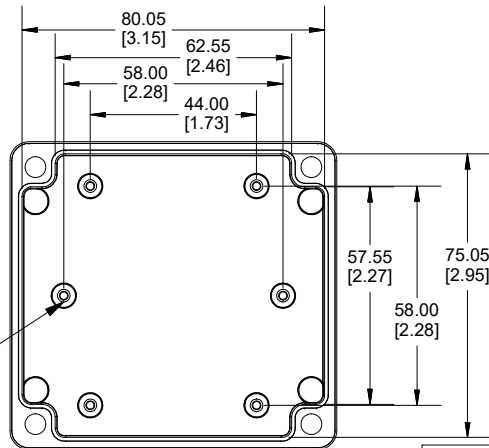

TOP VIEW

END VIEW SECTION A-A

SIDE VIEW SECTION B-B

ACCEPTS M3 SELF-TAPPING SCREW

MOUNTING HOLES

INSIDE LID

ACCEPTS M3 SELF-TAPPING SCREW

INSIDE BOX

Dimensions:
mm
[inches]

Enclosures can be Factory Modified (Milling, Drilling, Printing etc.)
Contact Factory (modshop@hammfg.com) for quotes
Solid models of this enclosure available in .stp or .x_t
(Part number and text placement/orientation on our products are subject to change, we do not recommend using them as a locating reference for modification purposes)

NOTE

Purchased assembly includes box, lid, string gasket, 4 PCB screws, and 4 lid screws.

Recommended Torque : (43-50) Ozf.in / (30-35) cN.m

RP Enclosure

General Purpose ABS Light Grey (UL94 HB)	RP1055
General Purpose ABS Light Grey with Polycarbonate Clear Lid (UL94 HB)	RP1055C
Polycarbonate Off-White (UL94-V2)	RP1050
Polycarbonate Off-White with Clear Lid (UL94-V2)	RP1050C

ACCESSORIES

Lid Screw (M3.5-0.6 X 10mm) (50 Pkg)	SC619-50
PCB Screw (M3 X 6mm Self-tapping) (50 Pkg)	SC622-50
General Purpose ABS Black Inner Panel 3mm Thick	STC106
Metal Inner Panel 1mm Thick	STA106
String Gasket EPDM Grey (2 Pkg)	RP106GASKET