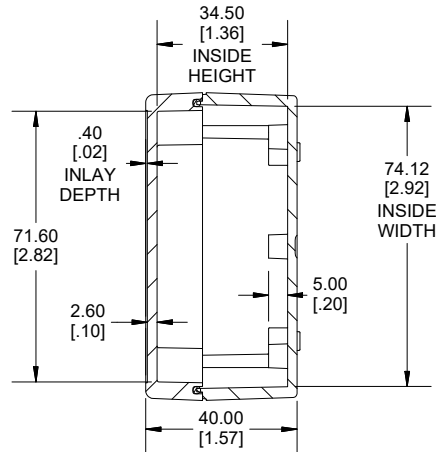

TOP VIEW

END VIEW SECTION A-A

SIDE VIEW SECTION B-B

ACCEPTS M3 SELF-TAPPING SCREW

MOUNTING HOLES

INSIDE LID

ACCEPTS M3 SELF-TAPPING SCREW

INSIDE BOX

Dimensions:
mm
[inches]

Enclosures can be Factory Modified (Milling, Drilling, Printing etc.)
Contact Factory (modshop@hammfg.com) for quotes
Solid models of this enclosure available in .stp or .x_t
(Part number and text placement/orientation on our products are subject to change, we do not recommend using them as a locating reference for modification purposes)

NOTE

Purchased assembly includes box, lid, string gasket, 4 PCB screws, and 4 lid screws.

Recommended Torque : (43-50) Ozf.in / (30-35) cN.m

RP Enclosure

General Purpose ABS Light Grey (UL94 HB)	RP1055
General Purpose ABS Light Grey with Polycarbonate Clear Lid (UL94 HB)	RP1055C
Polycarbonate Off-White (UL94-V2)	RP1050
Polycarbonate Off-White with Clear Lid (UL94-V2)	RP1050C