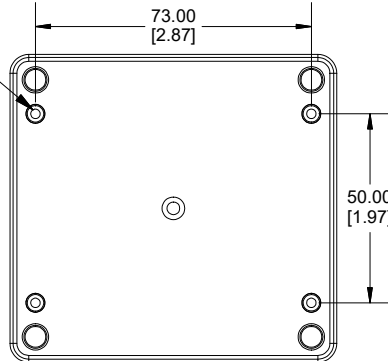

TOP VIEW

END VIEW SECTION A-A

SIDE VIEW SECTION B-B

ACCEPTS M3 SELF-TAPPING SCREW

MOUNTING HOLES

INSIDE LID

ACCEPTS M3 SELF-TAPPING SCREW

INSIDE BOX

Dimensions:
mm
[inches]

Enclosures can be Factory Modified (Milling, Drilling, Printing etc.)
Contact Factory (modshop@hammfg.com) for quotes
Solid models of this enclosure available in .stp or .x_t
(Part number and text placement/orientation on our products are subject to change, we do not recommend using them as a locating reference for modification purposes)

NOTE

Purchased assembly includes box, lid, string gasket, 4 PCB screws, and 4 lid screws.

Recommended Torque : (43-50) Ozf.in / (30-35) cN.m

RP Enclosure

General Purpose ABS Light Grey (UL94 HB)	RP1055
General Purpose ABS Light Grey with Polycarbonate Clear Lid (UL94 HB)	RP1055C
Polycarbonate Off-White (UL94-V2)	RP1050
Polycarbonate Off-White with Clear Lid (UL94-V2)	RP1050C

ACCESSORIES

Lid Screw (M3.5-0.6 X 10mm) (50 Pkg)	SC619-50
PCB Screw (M3 X 6mm Self-tapping) (50 Pkg)	SC622-50
General Purpose ABS Black Inner Panel 3mm Thick	STC106
Metal Inner Panel 1mm Thick	STA106
String Gasket EPDM Grey (2 Pkg)	RP106GASKET