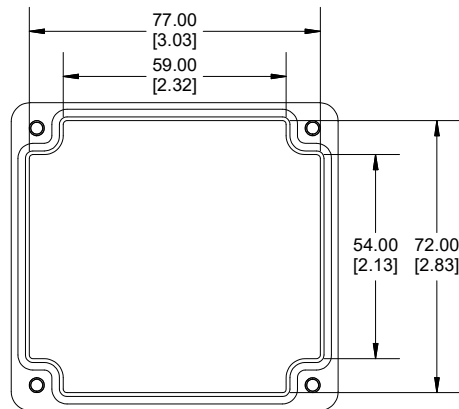

TOP VIEW

END VIEW SECTION A-A

SIDE VIEW SECTION B-B

ACCEPTS M3 SELF-TAPPING SCREW

MOUNTING HOLES

INSIDE LID

ACCEPTS M3 SELF-TAPPING SCREW

INSIDE BOX

Dimensions:
mm
[inches]

Enclosures can be Factory Modified (Milling, Drilling, Printing etc.)
Contact Factory (modshop@hammfg.com) for quotes
Solid models of this enclosure available in .stp or .x_t
(Part number and text placement/orientation on our products are subject to change, we do not recommend using them as a locating reference for modification purposes)

NOTE

Purchased assembly includes box, lid, string gasket, 4 PCB screws, and 4 lid screws.

Recommended Torque : (43-50) Ozf.in / (30-35) cN.m

RP Enclosure

General Purpose ABS Light Grey (UL94 HB)	RP1055
General Purpose ABS Light Grey with Polycarbonate Clear Lid (UL94 HB)	RP1055C
Polycarbonate Off-White (UL94-V2)	RP1050
Polycarbonate Off-White with Clear Lid (UL94-V2)	RP1050C

ACCESSORIES

Lid Screw (M3.5-0.6 X 10mm) (50 Pkg)	SC619-50
PCB Screw (M3 X 6mm Self-tapping) (50 Pkg)	SC622-50
General Purpose ABS Black Inner Panel 3mm Thick	STC106
Metal Inner Panel 1mm Thick	STA106
String Gasket EPDM Grey (2 Pkg)	RP106GASKET