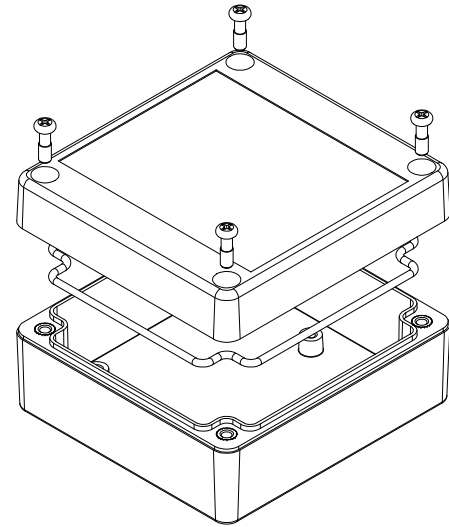

TOP VIEW

END VIEW SECTION A-A

SIDE VIEW SECTION B-B

ACCEPTS M3 SELF-TAPPING SCREW

MOUNTING HOLES

INSIDE LID

ACCEPTS M3 SELF-TAPPING SCREW

INSIDE BOX

Dimensions:
mm
[inches]

Enclosures can be Factory Modified (Milling, Drilling, Printing etc.)
Contact Factory (modshop@hammfg.com) for quotes
Solid models of this enclosure available in .stp or .x_t
(Part number and text placement/orientation on our products are subject to change, we do not recommend using them as a locating reference for modification purposes)

NOTE

Purchased assembly includes box, lid, string gasket, 4 PCB screws, and 4 lid screws.

Recommended Torque : (43-50) Ozf.in / (30-35) cN.m

RP Enclosure

General Purpose ABS Light Grey (UL94 HB)	RP1055
General Purpose ABS Light Grey with Polycarbonate Clear Lid (UL94 HB)	RP1055C
Polycarbonate Off-White (UL94-V2)	RP1050
Polycarbonate Off-White with Clear Lid (UL94-V2)	RP1050C

ACCESSORIES

Lid Screw (M3.5-0.6 X 10mm) (50 Pkg)	SC619-50
PCB Screw (M3 X 6mm Self-tapping) (50 Pkg)	SC622-50
General Purpose ABS Black Inner Panel 3mm Thick	STC106
Metal Inner Panel 1mm Thick	STA106
String Gasket EPDM Grey (2 Pkg)	RP106GASKET