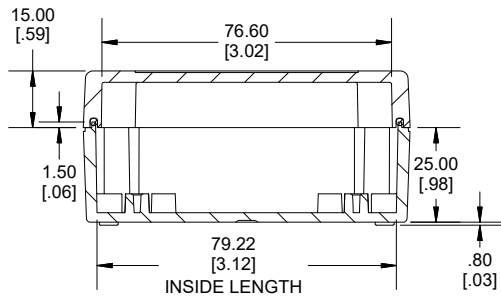

TOP VIEW

END VIEW SECTION A-A

SIDE VIEW SECTION B-B

ACCEPTS M3 SELF-TAPPING SCREW

MOUNTING HOLES

INSIDE LID

ACCEPTS M3 SELF-TAPPING SCREW

INSIDE BOX

Dimensions:
mm
[inches]

Enclosures can be Factory Modified (Milling, Drilling, Printing etc.)
Contact Factory (modshop@hammfg.com) for quotes
Solid models of this enclosure available in .stp or .x_t
(Part number and text placement/orientation on our products are subject to change, we do not recommend using them as a locating reference for modification purposes)

NOTE

Purchased assembly includes box, lid, string gasket, 4 PCB screws, and 4 lid screws.

Recommended Torque : (43-50) Ozf.in / (30-35) cN.m

RP Enclosure

General Purpose ABS Light Grey (UL94 HB)	RP1055
General Purpose ABS Light Grey with Polycarbonate Clear Lid (UL94 HB)	RP1055C
Polycarbonate Off-White (UL94-V2)	RP1050
Polycarbonate Off-White with Clear Lid (UL94-V2)	RP1050C

ACCESSORIES

Lid Screw (M3.5-0.6 X 10mm) (50 Pkg)	SC619-50
PCB Screw (M3 X 6mm Self-tapping) (50 Pkg)	SC622-50
General Purpose ABS Black Inner Panel 3mm Thick	STC106
Metal Inner Panel 1mm Thick	STA106
String Gasket EPDM Grey (2 Pkg)	RP106GASKET