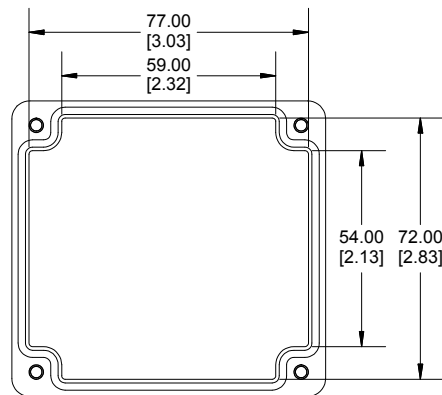

TOP VIEW

END VIEW SECTION A-A

SIDE VIEW SECTION B-B

BOTTOM BOX

INSIDE LID

INSIDE BOX

ACCEPTS M3 SELF-TAPPING SCREW

Dimensions:
mm
[inches]

NOTE

Purchased assembly includes box, lid, string gasket, 4 PCB screws, and 4 lid screws.

Recommended Torque : (43-50) Ozf.in / (30-35) cN.m

RP Enclosure

General Purpose ABS Light Grey (UL94 HB)	RP1055BF
General Purpose ABS Light Grey with Polycarbonate Clear Lid (UL94 HB)	RP1055CBF
Polycarbonate Off-White (UL94-V2)	RP1050BF
Polycarbonate Off-White with Clear Lid (UL94-V2)	RP1050CBF

ACCESSORIES

Lid Screw (M3.5-0.6 X 10mm) (50 Pkg)	SC619-50
PCB Screw (M3 X 6mm Self-tapping) (50 Pkg)	SC622-50
General Purpose ABS Black Inner Panel 3mm Thick	STC106
Metal Inner Panel 1mm Thick	STA106
String Gasket EPDM Grey (2 Pkg)	RP106GASKET