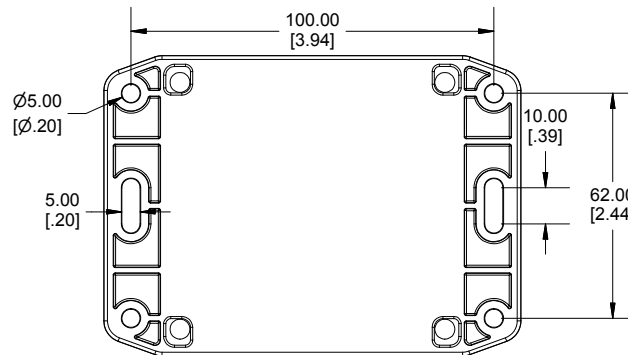

TOP VIEW

END VIEW SECTION A-A

SIDE VIEW SECTION B-B

BOTTOM BOX

INSIDE LID

INSIDE BOX

ACCEPTS M3 SELF-TAPPING SCREW

Dimensions:
mm
[inches]

NOTE

Purchased assembly includes box, lid, string gasket, 4 PCB screws, and 4 lid screws.

Recommended Torque : (43-50) Ozf.in / (30-35) cN.m

RP Enclosure

General Purpose ABS Light Grey (UL94 HB)	RP1055BF
General Purpose ABS Light Grey with Polycarbonate Clear Lid (UL94 HB)	RP1055CBF
Polycarbonate Off-White (UL94-V2)	RP1050BF
Polycarbonate Off-White with Clear Lid (UL94-V2)	RP1050CBF

ACCESSORIES

Lid Screw (M3.5-0.6 X 10mm) (50 Pkg)	SC619-50
PCB Screw (M3 X 6mm Self-tapping) (50 Pkg)	SC622-50
General Purpose ABS Black Inner Panel 3mm Thick	STC106
Metal Inner Panel 1mm Thick	STA106
String Gasket EPDM Grey (2 Pkg)	RP106GASKET