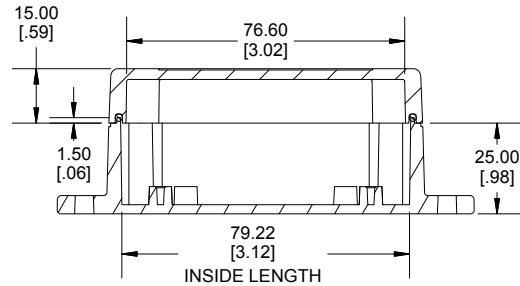

TOP VIEW

END VIEW SECTION A-A

SIDE VIEW SECTION B-B

BOTTOM BOX

INSIDE LID

INSIDE BOX

ACCEPTS M3 SELF-TAPPING SCREW

Dimensions:
mm
[inches]

NOTE

Purchased assembly includes box, lid, string gasket, 4 PCB screws, and 4 lid screws.

Recommended Torque : (43-50) Ozf.in / (30-35) cN.m

RP Enclosure

General Purpose ABS Light Grey (UL94 HB)	RP1055BF
General Purpose ABS Light Grey with Polycarbonate Clear Lid (UL94 HB)	RP1055CBF
Polycarbonate Off-White (UL94-V2)	RP1050BF
Polycarbonate Off-White with Clear Lid (UL94-V2)	RP1050CBF