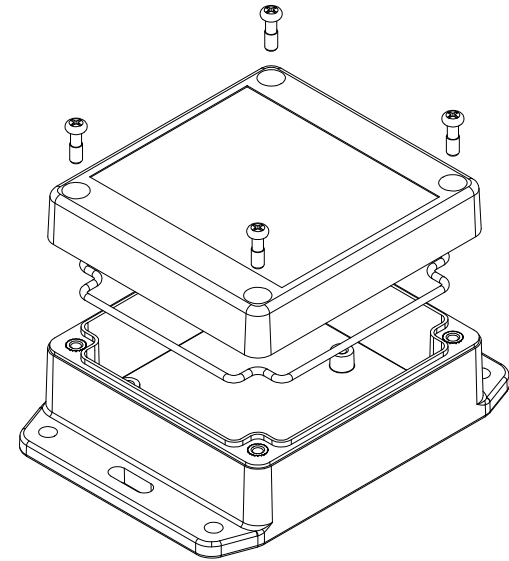

TOP VIEW

END VIEW SECTION A-A

SIDE VIEW SECTION B-B

BOTTOM BOX

INSIDE LID

INSIDE BOX

ACCEPTS M3 SELF-TAPPING SCREW

Dimensions:
mm
[inches]

NOTE

Purchased assembly includes box, lid, string gasket, 4 PCB screws, and 4 lid screws.

Recommended Torque : (43-50) Ozf.in / (30-35) cN.m

RP Enclosure

General Purpose ABS Light Grey (UL94 HB)	RP1055BF
General Purpose ABS Light Grey with Polycarbonate Clear Lid (UL94 HB)	RP1055CBF
Polycarbonate Off-White (UL94-V2)	RP1050BF
Polycarbonate Off-White with Clear Lid (UL94-V2)	RP1050CBF

ACCESSORIES

Lid Screw (M3.5-0.6 X 10mm) (50 Pkg)	SC619-50
PCB Screw (M3 X 6mm Self-tapping) (50 Pkg)	SC622-50
General Purpose ABS Black Inner Panel 3mm Thick	STC106
Metal Inner Panel 1mm Thick	STA106
String Gasket EPDM Grey (2 Pkg)	RP106GASKET