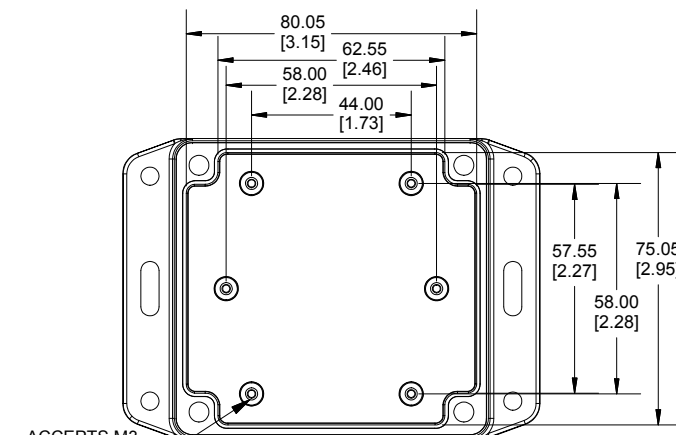

TOP VIEW

END VIEW SECTION A-A

SIDE VIEW SECTION B-B

BOTTOM BOX

INSIDE LID

INSIDE BOX

ACCEPTS M3 SELF-TAPPING SCREW

Dimensions:
mm
[inches]

NOTE

Purchased assembly includes box, lid, string gasket, 4 PCB screws, and 4 lid screws.

Recommended Torque : (43-50) Ozf.in / (30-35) cN.m

RP Enclosure

General Purpose ABS Light Grey (UL94 HB)	RP1055BF
General Purpose ABS Light Grey with Polycarbonate Clear Lid (UL94 HB)	RP1055CBF
Polycarbonate Off-White (UL94-V2)	RP1050BF
Polycarbonate Off-White with Clear Lid (UL94-V2)	RP1050CBF

ACCESSORIES

Lid Screw (M3.5-0.6 X 10mm) (50 Pkg)	SC619-50
PCB Screw (M3 X 6mm Self-tapping) (50 Pkg)	SC622-50
General Purpose ABS Black Inner Panel 3mm Thick	STC106
Metal Inner Panel 1mm Thick	STA106
String Gasket EPDM Grey (2 Pkg)	RP106GASKET