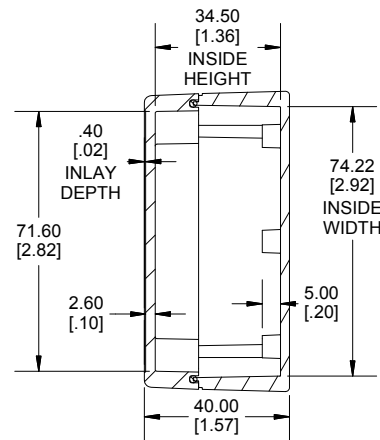

TOP VIEW

END VIEW SECTION A-A

SIDE VIEW SECTION B-B

BOTTOM BOX

INSIDE LID

INSIDE BOX

ACCEPTS M3 SELF-TAPPING SCREW

Dimensions:
mm
[inches]

NOTE

Purchased assembly includes box, lid, string gasket, 4 PCB screws, and 4 lid screws.

Recommended Torque : (43-50) Ozf.in / (30-35) cN.m

RP Enclosure

General Purpose ABS Light Grey (UL94 HB)	RP1055BF
General Purpose ABS Light Grey with Polycarbonate Clear Lid (UL94 HB)	RP1055CBF
Polycarbonate Off-White (UL94-V2)	RP1050BF
Polycarbonate Off-White with Clear Lid (UL94-V2)	RP1050CBF