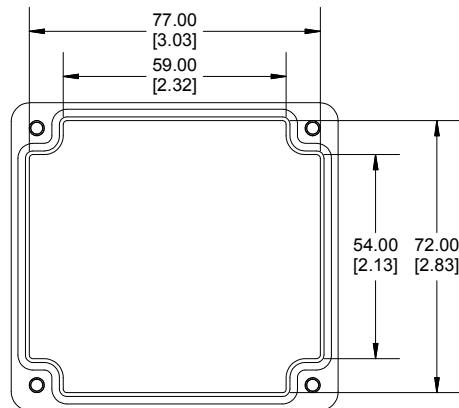

TOP VIEW

END VIEW SECTION A-A

SIDE VIEW SECTION B-B

ACCEPTS M3 SELF-TAPPING SCREW

MOUNTING HOLES

INSIDE LID

INSIDE BOX

ACCEPTS M3 SELF-TAPPING SCREW

Dimensions:
mm
[inches]

Enclosures can be Factory Modified (Milling, Drilling, Printing etc.)
Contact Factory (modshop@hammondmfg.com) for quotes
Solid models of this enclosure available in .stp or .x_t
(Part number and text placement/orientation on our products are subject to change, we do not recommend using them as a locating reference for modification purposes)

NOTE

Purchased assembly includes box, lid, string gasket, 4 PCB screws, and 4 lid screws.

Recommended Torque : (43-50) Ozf.in / (30-35) cN.m

RP Enclosure

General Purpose ABS Light Grey (UL94 HB)	RP1055
General Purpose ABS Light Grey with Polycarbonate Clear Lid (UL94 HB)	RP1055C
Polycarbonate Off-White (UL94-V2)	RP1050
Polycarbonate Off-White with Clear Lid (UL94-V2)	RP1050C

ACCESSORIES

Lid Screw (M3.5-0.6 X 10mm) (50 Pkg)	SC619-50
PCB Screw (M3 X 6mm Self-tapping) (50 Pkg)	SC622-50
General Purpose ABS Black Inner Panel 3mm Thick	STC106
Metal Inner Panel 1mm Thick	STA106
String Gasket EPDM Grey (2 Pkg)	RP106GASKET