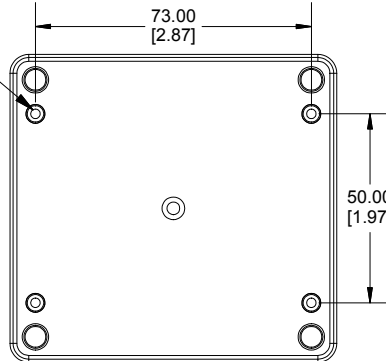

TOP VIEW

END VIEW SECTION A-A

SIDE VIEW SECTION B-B

ACCEPTS M3 SELF-TAPPING SCREW

MOUNTING HOLES

INSIDE LID

INSIDE BOX

ACCEPTS M3 SELF-TAPPING SCREW

Dimensions:
mm
[inches]

Enclosures can be Factory Modified (Milling, Drilling, Printing etc.)
Contact Factory (modshop@hammondmfg.com) for quotes
Solid models of this enclosure available in .stp or .x_t
(Part number and text placement/orientation on our products are subject to change, we do not recommend using them as a locating reference for modification purposes)

NOTE

Purchased assembly includes box, lid, string gasket, 4 PCB screws, and 4 lid screws.

Recommended Torque : (43-50) Ozf.in / (30-35) cN.m

RP Enclosure

General Purpose ABS Light Grey (UL94 HB)	RP1055
General Purpose ABS Light Grey with Polycarbonate Clear Lid (UL94 HB)	RP1055C
Polycarbonate Off-White (UL94-V2)	RP1050
Polycarbonate Off-White with Clear Lid (UL94-V2)	RP1050C

ACCESSORIES

Lid Screw (M3.5-0.6 X 10mm) (50 Pkg)	SC619-50
PCB Screw (M3 X 6mm Self-tapping) (50 Pkg)	SC622-50
General Purpose ABS Black Inner Panel 3mm Thick	STC106
Metal Inner Panel 1mm Thick	STA106
String Gasket EPDM Grey (2 Pkg)	RP106GASKET