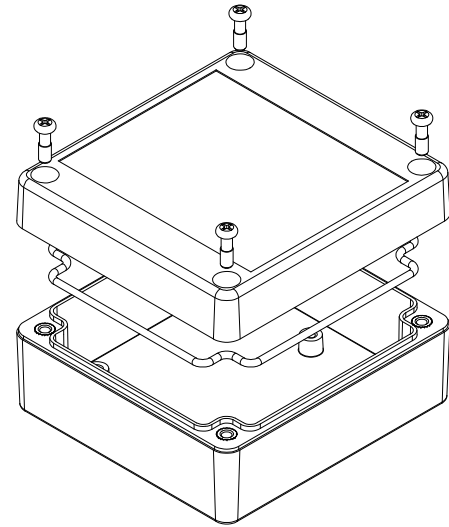

TOP VIEW

END VIEW SECTION A-A

SIDE VIEW SECTION B-B

ACCEPTS M3 SELF-TAPPING SCREW

MOUNTING HOLES

INSIDE LID

INSIDE BOX

ACCEPTS M3 SELF-TAPPING SCREW

Dimensions:
mm
[inches]

Enclosures can be Factory Modified (Milling, Drilling, Printing etc.)
Contact Factory (modshop@hammondmfg.com) for quotes
Solid models of this enclosure available in .stp or .x_t
(Part number and text placement/orientation on our products are subject to change, we do not recommend using them as a locating reference for modification purposes)

NOTE

Purchased assembly includes box, lid, string gasket, 4 PCB screws, and 4 lid screws.

Recommended Torque : (43-50) Ozf.in / (30-35) cN.m

RP Enclosure

General Purpose ABS Light Grey (UL94 HB)	RP1055
General Purpose ABS Light Grey with Polycarbonate Clear Lid (UL94 HB)	RP1055C
Polycarbonate Off-White (UL94-V2)	RP1050
Polycarbonate Off-White with Clear Lid (UL94-V2)	RP1050C

ACCESSORIES

Lid Screw (M3.5-0.6 X 10mm) (50 Pkg)	SC619-50
PCB Screw (M3 X 6mm Self-tapping) (50 Pkg)	SC622-50
General Purpose ABS Black Inner Panel 3mm Thick	STC106
Metal Inner Panel 1mm Thick	STA106
String Gasket EPDM Grey (2 Pkg)	RP106GASKET