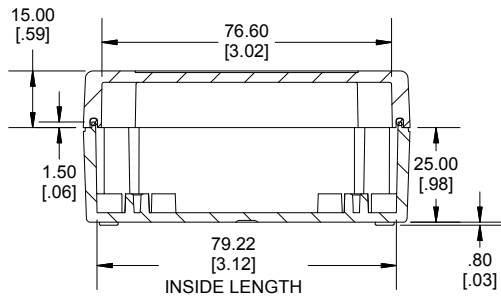

TOP VIEW

END VIEW SECTION A-A

SIDE VIEW SECTION B-B

ACCEPTS M3 SELF-TAPPING SCREW

MOUNTING HOLES

INSIDE LID

INSIDE BOX

ACCEPTS M3 SELF-TAPPING SCREW

Dimensions:
mm
[inches]

Enclosures can be Factory Modified (Milling, Drilling, Printing etc.)
Contact Factory (modshop@hammondmfg.com) for quotes
Solid models of this enclosure available in .stp or .x_t
(Part number and text placement/orientation on our products are subject to change, we do not recommend using them as a locating reference for modification purposes)

NOTE

Purchased assembly includes box, lid, string gasket, 4 PCB screws, and 4 lid screws.

Recommended Torque : (43-50) Ozf.in / (30-35) cN.m

RP Enclosure

General Purpose ABS Light Grey (UL94 HB)	RP1055
General Purpose ABS Light Grey with Polycarbonate Clear Lid (UL94 HB)	RP1055C
Polycarbonate Off-White (UL94-V2)	RP1050
Polycarbonate Off-White with Clear Lid (UL94-V2)	RP1050C

ACCESSORIES

Lid Screw (M3.5-0.6 X 10mm) (50 Pkg)	SC619-50
PCB Screw (M3 X 6mm Self-tapping) (50 Pkg)	SC622-50
General Purpose ABS Black Inner Panel 3mm Thick	STC106
Metal Inner Panel 1mm Thick	STA106
String Gasket EPDM Grey (2 Pkg)	RP106GASKET