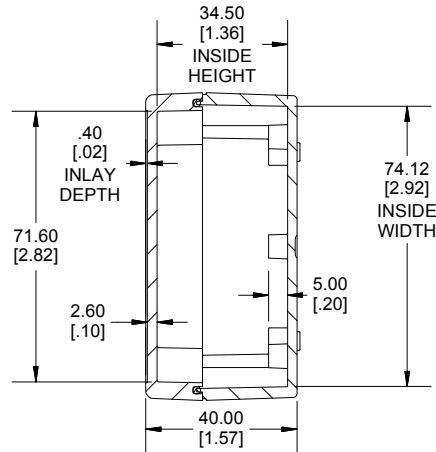

TOP VIEW

END VIEW SECTION A-A

SIDE VIEW SECTION B-B

ACCEPTS M3 SELF-TAPPING SCREW

MOUNTING HOLES

INSIDE LID

INSIDE BOX

ACCEPTS M3 SELF-TAPPING SCREW

Dimensions:
mm
[inches]

Enclosures can be Factory Modified (Milling, Drilling, Printing etc.)
Contact Factory (modshop@hammondmfg.com) for quotes
Solid models of this enclosure available in .stp or .x_t
(Part number and text placement/orientation on our products are subject to change, we do not recommend using them as a locating reference for modification purposes)

NOTE

Purchased assembly includes box, lid, string gasket, 4 PCB screws, and 4 lid screws.

Recommended Torque : (43-50) Ozf.in / (30-35) cN.m

RP Enclosure

General Purpose ABS Light Grey (UL94 HB)	RP1055
General Purpose ABS Light Grey with Polycarbonate Clear Lid (UL94 HB)	RP1055C
Polycarbonate Off-White (UL94-V2)	RP1050
Polycarbonate Off-White with Clear Lid (UL94-V2)	RP1050C