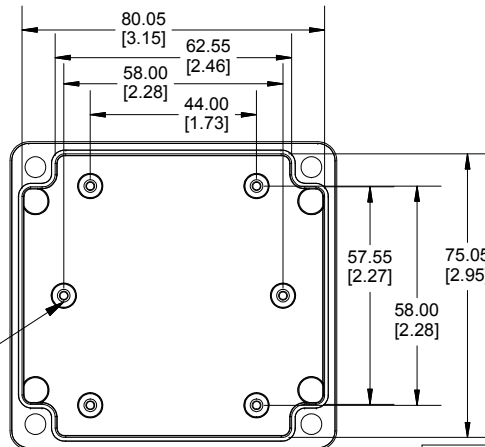

TOP VIEW

END VIEW SECTION A-A

SIDE VIEW SECTION B-B

ACCEPTS M3 SELF-TAPPING SCREW

MOUNTING HOLES

INSIDE LID

INSIDE BOX

ACCEPTS M3 SELF-TAPPING SCREW

Dimensions:
mm
[inches]

Enclosures can be Factory Modified (Milling, Drilling, Printing etc.)
Contact Factory (modshop@hammondmfg.com) for quotes
Solid models of this enclosure available in .stp or .x_t
(Part number and text placement/orientation on our products are subject to change, we do not recommend using them as a locating reference for modification purposes)

NOTE

Purchased assembly includes box, lid, string gasket, 4 PCB screws, and 4 lid screws.

Recommended Torque : (43-50) Ozf.in / (30-35) cN.m

RP Enclosure

General Purpose ABS Light Grey (UL94 HB)	RP1055
General Purpose ABS Light Grey with Polycarbonate Clear Lid (UL94 HB)	RP1055C
Polycarbonate Off-White (UL94-V2)	RP1050
Polycarbonate Off-White with Clear Lid (UL94-V2)	RP1050C

ACCESSORIES

Lid Screw (M3.5-0.6 X 10mm) (50 Pkg)	SC619-50
PCB Screw (M3 X 6mm Self-tapping) (50 Pkg)	SC622-50
General Purpose ABS Black Inner Panel 3mm Thick	STC106
Metal Inner Panel 1mm Thick	STA106
String Gasket EPDM Grey (2 Pkg)	RP106GASKET