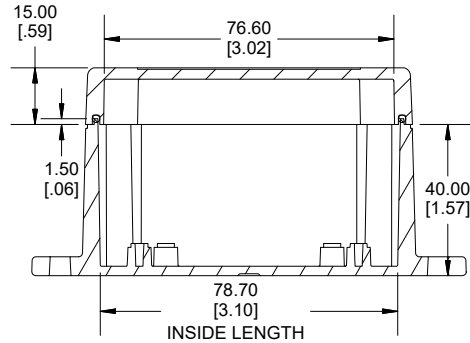

TOP VIEW

END VIEW SECTION A-A

SIDE VIEW SECTION B-B

BOTTOM BOX

INSIDE LID

INSIDE BOX

Dimensions:
mm
[inches]

Enclosures can be Factory Modified (Milling, Drilling, Printing etc.)
Contact Factory (modshop@hammfg.com) for quotes
Solid models of this enclosure available in .stp or .x_t
(Part number and text placement/orientation on our products are subject to change, we do not recommend using them as a locating reference for modification purposes)

| NOTE | |
|--|-------------|
| Purchased assembly includes box, lid, string gasket, 4 PCB screws, and 4 lid screws. | |
| Recommended Torque : (43-50) Ozf.in / (30-35) cN.m | |
| RP Enclosure | |
| General Purpose ABS Light Grey (UL94 HB) | RP1065BF |
| General Purpose ABS Light Grey with Polycarbonate Clear Lid (UL94 HB) | RP1065CBF |
| Polycarbonate Off-White (UL94-V2) | RP1060BF |
| Polycarbonate Off-White with Clear Lid (UL94-V2) | RP1060CBF |
| ACCESSORIES | |
| Lid Screw (M3.5-0.6 X 10mm) (50 Pkg) | SC619-50 |
| PCB Screw (M3 X 6mm Self-tapping) (50 Pkg) | SC622-50 |
| General Purpose ABS Black Inner Panel 3mm Thick | STC106 |
| Metal Inner Panel 1mm Thick | STA106 |
| String Gasket EPDM Grey (2 Pkg) | RP106GASKET |