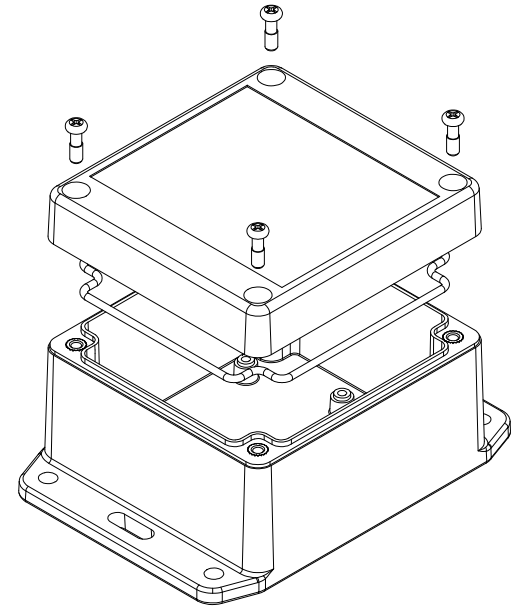

TOP VIEW

END VIEW SECTION A-A

SIDE VIEW SECTION B-B

BOTTOM BOX

INSIDE LID

INSIDE BOX

Dimensions:
mm
[inches]

Enclosures can be Factory Modified (Milling, Drilling, Printing etc.)
Contact Factory (modshop@hammfg.com) for quotes
Solid models of this enclosure available in .stp or .x_t
(Part number and text placement/orientation on our products are subject to change, we do not recommend using them as a locating reference for modification purposes)

| NOTE | |
|--|-------------|
| Purchased assembly includes box, lid, string gasket, 4 PCB screws, and 4 lid screws. | |
| Recommended Torque : (43-50) Ozf.in / (30-35) cN.m | |
| RP Enclosure | |
| General Purpose ABS Light Grey (UL94 HB) | RP1065BF |
| General Purpose ABS Light Grey with Polycarbonate Clear Lid (UL94 HB) | RP1065CBF |
| Polycarbonate Off-White (UL94-V2) | RP1060BF |
| Polycarbonate Off-White with Clear Lid (UL94-V2) | RP1060CBF |
| ACCESSORIES | |
| Lid Screw (M3.5-0.6 X 10mm) (50 Pkg) | SC619-50 |
| PCB Screw (M3 X 6mm Self-tapping) (50 Pkg) | SC622-50 |
| General Purpose ABS Black Inner Panel 3mm Thick | STC106 |
| Metal Inner Panel 1mm Thick | STA106 |
| String Gasket EPDM Grey (2 Pkg) | RP106GASKET |