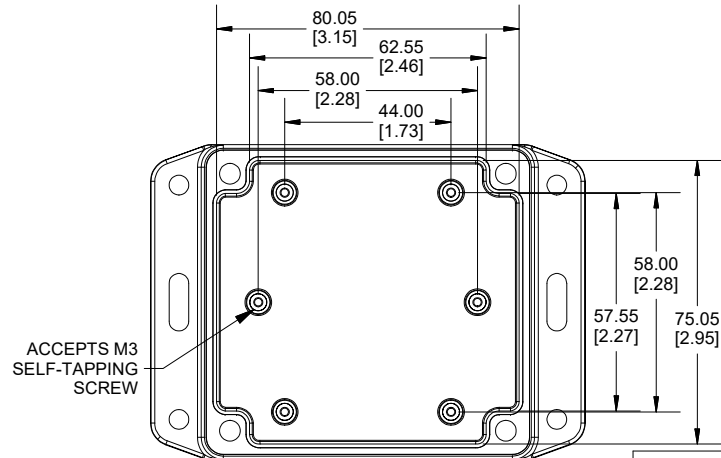

TOP VIEW

END VIEW SECTION A-A

SIDE VIEW SECTION B-B

BOTTOM BOX

INSIDE LID

INSIDE BOX

Dimensions:
mm
[inches]

Enclosures can be Factory Modified (Milling, Drilling, Printing etc.)
Contact Factory (modshop@hammfg.com) for quotes
Solid models of this enclosure available in .stp or .x_t
(Part number and text placement/orientation on our products are subject to change, we do not recommend using them as a locating reference for modification purposes)

| NOTE | |
|--|-------------|
| Purchased assembly includes box, lid, string gasket, 4 PCB screws, and 4 lid screws. | |
| Recommended Torque : (43-50) Ozf.in / (30-35) cN.m | |
| RP Enclosure | |
| General Purpose ABS Light Grey (UL94 HB) | RP1065BF |
| General Purpose ABS Light Grey with Polycarbonate Clear Lid (UL94 HB) | RP1065CBF |
| Polycarbonate Off-White (UL94-V2) | RP1060BF |
| Polycarbonate Off-White with Clear Lid (UL94-V2) | RP1060CBF |
| ACCESSORIES | |
| Lid Screw (M3.5-0.6 X 10mm) (50 Pkg) | SC619-50 |
| PCB Screw (M3 X 6mm Self-tapping) (50 Pkg) | SC622-50 |
| General Purpose ABS Black Inner Panel 3mm Thick | STC106 |
| Metal Inner Panel 1mm Thick | STA106 |
| String Gasket EPDM Grey (2 Pkg) | RP106GASKET |