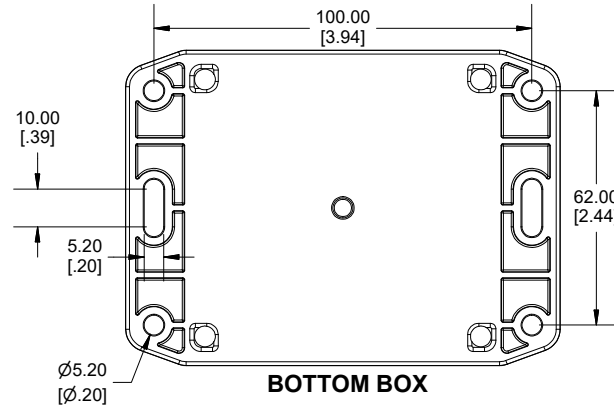

TOP VIEW

END VIEW SECTION A-A

SIDE VIEW SECTION B-B

BOTTOM BOX

INSIDE LID

INSIDE BOX

Dimensions:
mm
[inches]

Enclosures can be Factory Modified (Milling, Drilling, Printing etc.)
Contact Factory (modshop@hammfg.com) for quotes
Solid models of this enclosure available in .stp or .x_t
(Part number and text placement/orientation on our products are subject to change, we do not recommend using them as a locating reference for modification purposes)

| NOTE | |
|--|-------------|
| Purchased assembly includes box, lid, string gasket, 4 PCB screws, and 4 lid screws. | |
| Recommended Torque : (43-50) Ozf.in / (30-35) cN.m | |
| RP Enclosure | |
| General Purpose ABS Light Grey (UL94 HB) | RP1065BF |
| General Purpose ABS Light Grey with Polycarbonate Clear Lid (UL94 HB) | RP1065CBF |
| Polycarbonate Off-White (UL94-V2) | RP1060BF |
| Polycarbonate Off-White with Clear Lid (UL94-V2) | RP1060CBF |
| ACCESSORIES | |
| Lid Screw (M3.5-0.6 X 10mm) (50 Pkg) | SC619-50 |
| PCB Screw (M3 X 6mm Self-tapping) (50 Pkg) | SC622-50 |
| General Purpose ABS Black Inner Panel 3mm Thick | STC106 |
| Metal Inner Panel 1mm Thick | STA106 |
| String Gasket EPDM Grey (2 Pkg) | RP106GASKET |