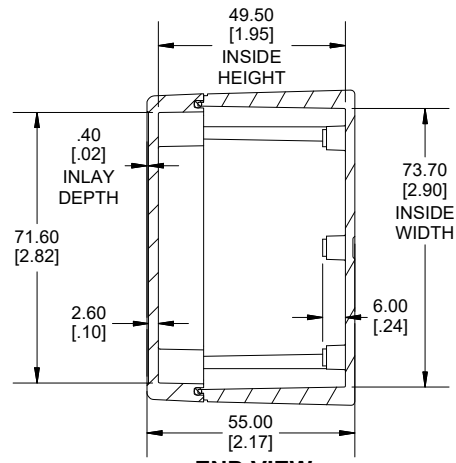

TOP VIEW

END VIEW SECTION A-A

SIDE VIEW SECTION B-B

BOTTOM BOX

INSIDE LID

INSIDE BOX

Dimensions:
mm
[inches]

Enclosures can be Factory Modified (Milling, Drilling, Printing etc.)
Contact Factory (modshop@hammfg.com) for quotes
Solid models of this enclosure available in .stp or .x_t
(Part number and text placement/orientation on our products are subject to change, we do not recommend using them as a locating reference for modification purposes)

| NOTE | |
|--|-------------|
| Purchased assembly includes box, lid, string gasket, 4 PCB screws, and 4 lid screws. | |
| Recommended Torque : (43-50) Ozf.in / (30-35) cN.m | |
| RP Enclosure | |
| General Purpose ABS Light Grey (UL94 HB) | RP1065BF |
| General Purpose ABS Light Grey with Polycarbonate Clear Lid (UL94 HB) | RP1065CBF |
| Polycarbonate Off-White (UL94-V2) | RP1060BF |
| Polycarbonate Off-White with Clear Lid (UL94-V2) | RP1060CBF |
| ACCESSORIES | |
| Lid Screw (M3.5-0.6 X 10mm) (50 Pkg) | SC619-50 |
| PCB Screw (M3 X 6mm Self-tapping) (50 Pkg) | SC622-50 |
| General Purpose ABS Black Inner Panel 3mm Thick | STC106 |
| Metal Inner Panel 1mm Thick | STA106 |
| String Gasket EPDM Grey (2 Pkg) | RP106GASKET |