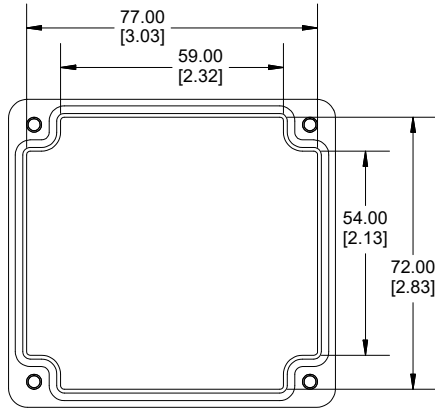

TOP VIEW

END VIEW SECTION A-A

SIDE VIEW SECTION B-B

BOTTOM BOX

INSIDE LID

INSIDE BOX

Dimensions:
mm
[inches]

Enclosures can be Factory Modified (Milling, Drilling, Printing etc.)
Contact Factory (modshop@hammfg.com) for quotes
Solid models of this enclosure available in .stp or .x_t
(Part number and text placement/orientation on our products are subject to change, we do not recommend using them as a locating reference for modification purposes)

| NOTE | |
|--|-------------|
| Purchased assembly includes box, lid, string gasket, 4 PCB screws, and 4 lid screws. | |
| Recommended Torque : (43-50) Ozf.in / (30-35) cN.m | |
| RP Enclosure | |
| General Purpose ABS Light Grey (UL94 HB) | RP1065BF |
| General Purpose ABS Light Grey with Polycarbonate Clear Lid (UL94 HB) | RP1065CBF |
| Polycarbonate Off-White (UL94-V2) | RP1060BF |
| Polycarbonate Off-White with Clear Lid (UL94-V2) | RP1060CBF |
| ACCESSORIES | |
| Lid Screw (M3.5-0.6 X 10mm) (50 Pkg) | SC619-50 |
| PCB Screw (M3 X 6mm Self-tapping) (50 Pkg) | SC622-50 |
| General Purpose ABS Black Inner Panel 3mm Thick | STC106 |
| Metal Inner Panel 1mm Thick | STA106 |
| String Gasket EPDM Grey (2 Pkg) | RP106GASKET |