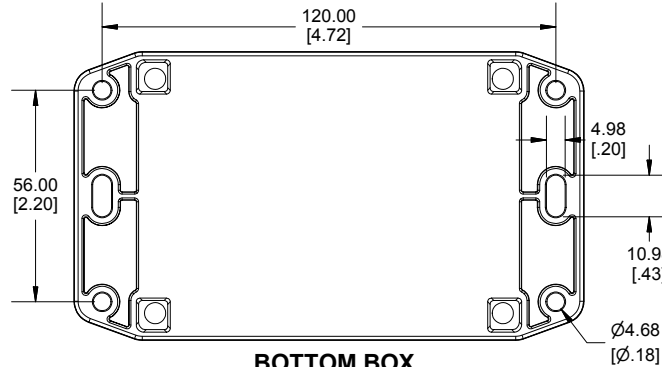

TOP VIEW

END VIEW SECTION A-A

SIDE VIEW SECTION B-B

BOTTOM BOX

INSIDE LID

INSIDE BOX

ACCEPTS M3 SELF-TAPPING SCREW

Dimensions:
mm
[inches]

NOTE

Purchased assembly includes box, lid, string gasket, 4 PCB screws, and 4 lid screws.

Recommended Torque : (43-50) Ozf.in / (30-35) cN.m

RP Enclosure	
General Purpose ABS Light Grey (UL94 HB)	RP1085BF
General Purpose ABS Light Grey with Polycarbonate Clear Lid (UL94 HB)	RP1085CBF
Polycarbonate Off-White (UL94-V2)	RP1080BF
Polycarbonate Off-White with Clear Lid (UL94-V2)	RP1080CBF
ACCESSORIES	
Lid Screw (M3.5-0.6 X 10mm) (50 Pkg)	SC619-50
PCB Screw (M3 X 6mm Self-tapping) (50 Pkg)	SC622-50
General Purpose ABS Black Inner Panel 3mm Thick	STC109
Metal Inner Panel 1mm Thick	STA109
String Gasket EPDM Grey (2 Pkg)	RP108GASKET