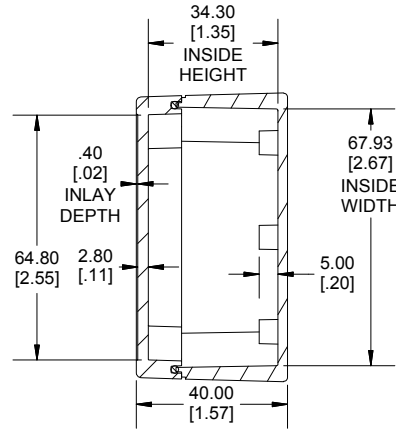

TOP VIEW

END VIEW SECTION A-A

SIDE VIEW SECTION B-B

BOTTOM BOX

INSIDE LID

INSIDE BOX

ACCEPTS M3 SELF-TAPPING SCREW

Dimensions:
mm
[inches]

NOTE

Purchased assembly includes box, lid, string gasket, 4 PCB screws, and 4 lid screws.

Recommended Torque : (43-50) Ozf.in / (30-35) cN.m

RP Enclosure	
General Purpose ABS Light Grey (UL94 HB)	RP1085BF
General Purpose ABS Light Grey with Polycarbonate Clear Lid (UL94 HB)	RP1085CBF
Polycarbonate Off-White (UL94-V2)	RP1080BF
Polycarbonate Off-White with Clear Lid (UL94-V2)	RP1080CBF
ACCESSORIES	
Lid Screw (M3.5-0.6 X 10mm) (50 Pkg)	SC619-50
PCB Screw (M3 X 6mm Self-tapping) (50 Pkg)	SC622-50
General Purpose ABS Black Inner Panel 3mm Thick	STC109
Metal Inner Panel 1mm Thick	STA109
String Gasket EPDM Grey (2 Pkg)	RP108GASKET