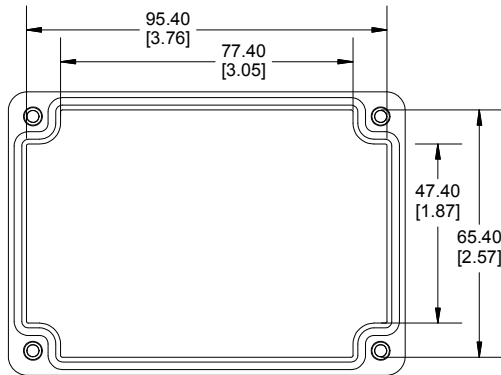

TOP VIEW

END VIEW SECTION A-A

SIDE VIEW SECTION B-B

BOTTOM BOX

INSIDE LID

INSIDE BOX

ACCEPTS M3 SELF-TAPPING SCREW

Dimensions:
mm
[inches]

NOTE

Purchased assembly includes box, lid, string gasket, 4 PCB screws, and 4 lid screws.

Recommended Torque : (43-50) Ozf.in / (30-35) cN.m

RP Enclosure	
General Purpose ABS Light Grey (UL94 HB)	RP1085BF
General Purpose ABS Light Grey with Polycarbonate Clear Lid (UL94 HB)	RP1085CBF
Polycarbonate Off-White (UL94-V2)	RP1080BF
Polycarbonate Off-White with Clear Lid (UL94-V2)	RP1080CBF
ACCESSORIES	
Lid Screw (M3.5-0.6 X 10mm) (50 Pkg)	SC619-50
PCB Screw (M3 X 6mm Self-tapping) (50 Pkg)	SC622-50
General Purpose ABS Black Inner Panel 3mm Thick	STC109
Metal Inner Panel 1mm Thick	STA109
String Gasket EPDM Grey (2 Pkg)	RP108GASKET