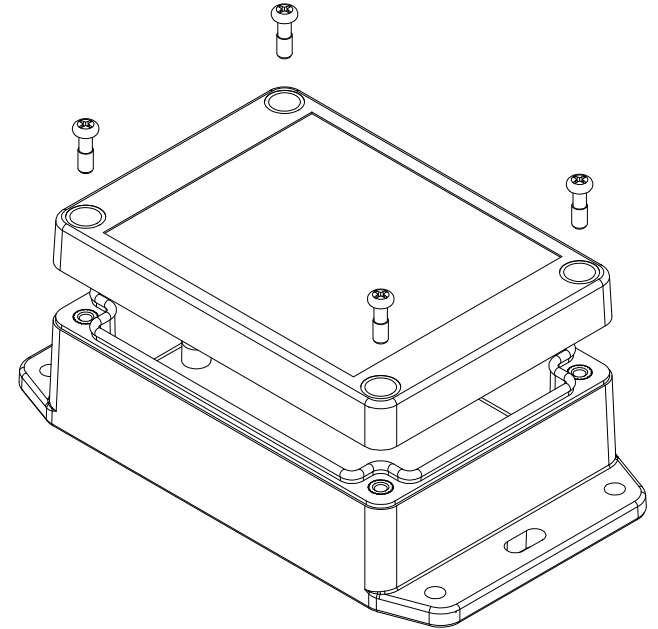

TOP VIEW

END VIEW SECTION A-A

SIDE VIEW SECTION B-B

BOTTOM BOX

INSIDE LID

INSIDE BOX

ACCEPTS M3 SELF-TAPPING SCREW

Dimensions:
mm
[inches]

Enclosures can be Factory Modified (Milling, Drilling, Printing etc.)
Contact Factory (modshop@hammondmfg.com) for quotes
Solid models of this enclosure available in .stp or .x_t
(Part number and text placement/orientation on our products are subject to change, we do not recommend using them as a locating reference for modification purposes)

NOTE

Purchased assembly includes box, lid, string gasket, 4 PCB screws, and 4 lid screws.

Recommended Torque : (43-50) Ozf.in / (30-35) cN.m

RP Enclosure	
General Purpose ABS Light Grey (UL94 HB)	RP1085BF
General Purpose ABS Light Grey with Polycarbonate Clear Lid (UL94 HB)	RP1085CBF
Polycarbonate Off-White (UL94-V2)	RP1080BF
Polycarbonate Off-White with Clear Lid (UL94-V2)	RP1080CBF
ACCESSORIES	
Lid Screw (M3.5-0.6 X 10mm) (50 Pkg)	SC619-50
PCB Screw (M3 X 6mm Self-tapping) (50 Pkg)	SC622-50
General Purpose ABS Black Inner Panel 3mm Thick	STC109
Metal Inner Panel 1mm Thick	STA109
String Gasket EPDM Grey (2 Pkg)	RP108GASKET