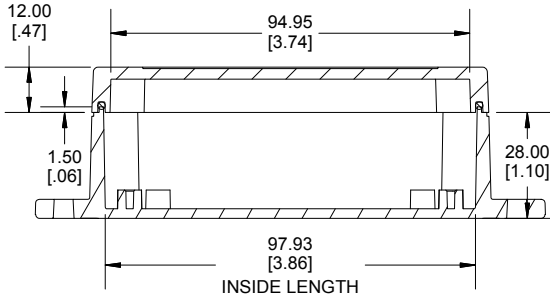

TOP VIEW

END VIEW SECTION A-A

SIDE VIEW SECTION B-B

BOTTOM BOX

INSIDE LID

INSIDE BOX

ACCEPTS M3 SELF-TAPPING SCREW

Dimensions:
mm
[inches]

NOTE

Purchased assembly includes box, lid, string gasket, 4 PCB screws, and 4 lid screws.

Recommended Torque : (43-50) Ozf.in / (30-35) cN.m

RP Enclosure	
General Purpose ABS Light Grey (UL94 HB)	RP1085BF
General Purpose ABS Light Grey with Polycarbonate Clear Lid (UL94 HB)	RP1085CBF
Polycarbonate Off-White (UL94-V2)	RP1080BF
Polycarbonate Off-White with Clear Lid (UL94-V2)	RP1080CBF
ACCESSORIES	
Lid Screw (M3.5-0.6 X 10mm) (50 Pkg)	SC619-50
PCB Screw (M3 X 6mm Self-tapping) (50 Pkg)	SC622-50
General Purpose ABS Black Inner Panel 3mm Thick	STC109
Metal Inner Panel 1mm Thick	STA109
String Gasket EPDM Grey (2 Pkg)	RP108GASKET