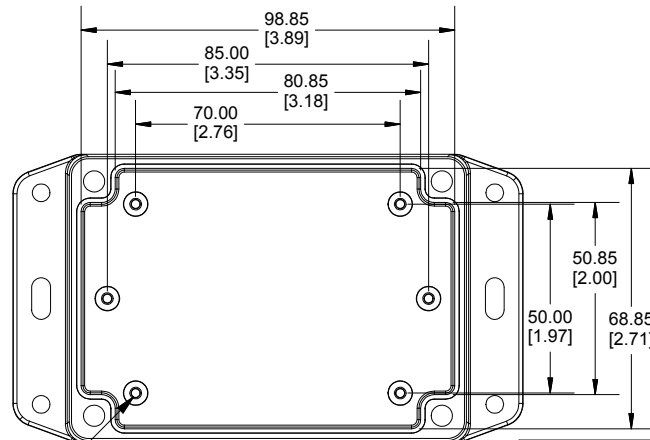

TOP VIEW

END VIEW SECTION A-A

SIDE VIEW SECTION B-B

BOTTOM BOX

INSIDE LID

INSIDE BOX

ACCEPTS M3 SELF-TAPPING SCREW

Dimensions:
mm
[inches]

NOTE

Purchased assembly includes box, lid, string gasket, 4 PCB screws, and 4 lid screws.

Recommended Torque : (43-50) Ozf.in / (30-35) cN.m

RP Enclosure	
General Purpose ABS Light Grey (UL94 HB)	RP1085BF
General Purpose ABS Light Grey with Polycarbonate Clear Lid (UL94 HB)	RP1085CBF
Polycarbonate Off-White (UL94-V2)	RP1080BF
Polycarbonate Off-White with Clear Lid (UL94-V2)	RP1080CBF
ACCESSORIES	
Lid Screw (M3.5-0.6 X 10mm) (50 Pkg)	SC619-50
PCB Screw (M3 X 6mm Self-tapping) (50 Pkg)	SC622-50
General Purpose ABS Black Inner Panel 3mm Thick	STC109
Metal Inner Panel 1mm Thick	STA109
String Gasket EPDM Grey (2 Pkg)	RP108GASKET