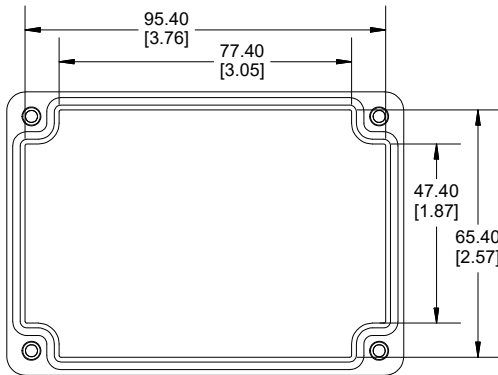

TOP VIEW

END VIEW SECTION A-A

SIDE VIEW SECTION B-B

BOTTOM BOX

INSIDE LID

INSIDE BOX

ACCEPTS M3 SELF-TAPPING SCREW

Dimensions:
mm
[inches]

NOTE	
Purchased assembly includes box, lid, string gasket, 4 PCB screws, and 4 lid screws.	
Recommended Torque : (43-50) Ozf.in / (30-35) cN.m	

RP Enclosure	
General Purpose ABS Light Grey (UL94 HB)	RP1085BF
General Purpose ABS Light Grey with Polycarbonate Clear Lid (UL94 HB)	RP1085CBF
Polycarbonate Off-White (UL94-V2)	RP1080BF
Polycarbonate Off-White with Clear Lid (UL94-V2)	RP1080CBF

ACCESSORIES	
Lid Screw (M3.5-0.6 X 10mm) (50 Pkg)	SC619-50
PCB Screw (M3 X 6mm Self-tapping) (50 Pkg)	SC622-50
General Purpose ABS Black Inner Panel 3mm Thick	STC109
Metal Inner Panel 1mm Thick	STA109
String Gasket EPDM Grey (2 Pkg)	RP108GASKET