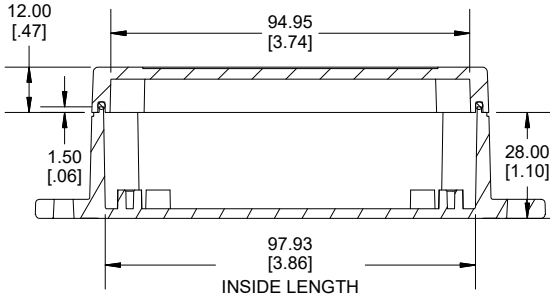

TOP VIEW

END VIEW SECTION A-A

SIDE VIEW SECTION B-B

BOTTOM BOX

INSIDE LID

INSIDE BOX

ACCEPTS M3 SELF-TAPPING SCREW

Dimensions:
mm
[inches]

NOTE	
Purchased assembly includes box, lid, string gasket, 4 PCB screws, and 4 lid screws.	
Recommended Torque : (43-50) Ozf.in / (30-35) cN.m	

RP Enclosure	
General Purpose ABS Light Grey (UL94 HB)	RP1085BF
General Purpose ABS Light Grey with Polycarbonate Clear Lid (UL94 HB)	RP1085CBF
Polycarbonate Off-White (UL94-V2)	RP1080BF
Polycarbonate Off-White with Clear Lid (UL94-V2)	RP1080CBF