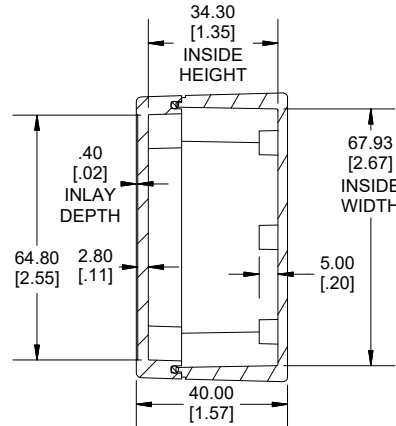

TOP VIEW

END VIEW SECTION A-A

SIDE VIEW SECTION B-B

BOTTOM BOX

INSIDE LID

INSIDE BOX

ACCEPTS M3 SELF-TAPPING SCREW

Dimensions:
mm
[inches]

NOTE	
Purchased assembly includes box, lid, string gasket, 4 PCB screws, and 4 lid screws.	
Recommended Torque : (43-50) Ozf.in / (30-35) cN.m	

RP Enclosure	
General Purpose ABS Light Grey (UL94 HB)	RP1085BF
General Purpose ABS Light Grey with Polycarbonate Clear Lid (UL94 HB)	RP1085CBF
Polycarbonate Off-White (UL94-V2)	RP1080BF
Polycarbonate Off-White with Clear Lid (UL94-V2)	RP1080CBF

ACCESSORIES	
Lid Screw (M3.5-0.6 X 10mm) (50 Pkg)	SC619-50
PCB Screw (M3 X 6mm Self-tapping) (50 Pkg)	SC622-50
General Purpose ABS Black Inner Panel 3mm Thick	STC109
Metal Inner Panel 1mm Thick	STA109
String Gasket EPDM Grey (2 Pkg)	RP108GASKET