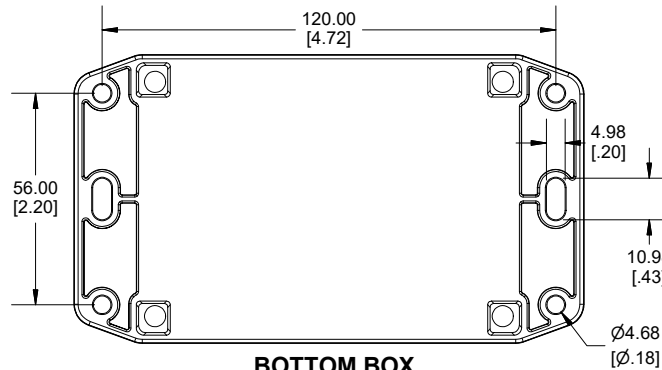

TOP VIEW

END VIEW SECTION A-A

SIDE VIEW SECTION B-B

BOTTOM BOX

INSIDE LID

INSIDE BOX

ACCEPTS M3 SELF-TAPPING SCREW

Dimensions:
mm
[inches]

NOTE	
Purchased assembly includes box, lid, string gasket, 4 PCB screws, and 4 lid screws.	
Recommended Torque : (43-50) Ozf.in / (30-35) cN.m	

RP Enclosure	
General Purpose ABS Light Grey (UL94 HB)	RP1085BF
General Purpose ABS Light Grey with Polycarbonate Clear Lid (UL94 HB)	RP1085CBF
Polycarbonate Off-White (UL94-V2)	RP1080BF
Polycarbonate Off-White with Clear Lid (UL94-V2)	RP1080CBF

ACCESSORIES	
Lid Screw (M3.5-0.6 X 10mm) (50 Pkg)	SC619-50
PCB Screw (M3 X 6mm Self-tapping) (50 Pkg)	SC622-50
General Purpose ABS Black Inner Panel 3mm Thick	STC109
Metal Inner Panel 1mm Thick	STA109
String Gasket EPDM Grey (2 Pkg)	RP108GASKET