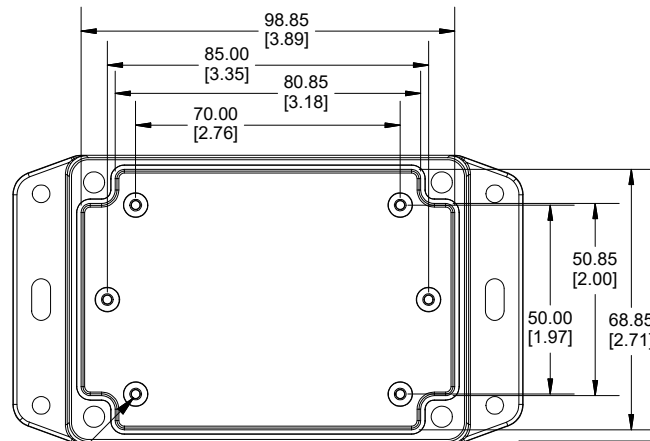

TOP VIEW

END VIEW SECTION A-A

SIDE VIEW SECTION B-B

BOTTOM BOX

INSIDE LID

INSIDE BOX

ACCEPTS M3 SELF-TAPPING SCREW

Dimensions:
mm
[inches]

NOTE	
Purchased assembly includes box, lid, string gasket, 4 PCB screws, and 4 lid screws.	
Recommended Torque : (43-50) Ozf.in / (30-35) cN.m	

RP Enclosure	
General Purpose ABS Light Grey (UL94 HB)	RP1085BF
General Purpose ABS Light Grey with Polycarbonate Clear Lid (UL94 HB)	RP1085CBF
Polycarbonate Off-White (UL94-V2)	RP1080BF
Polycarbonate Off-White with Clear Lid (UL94-V2)	RP1080CBF

ACCESSORIES	
Lid Screw (M3.5-0.6 X 10mm) (50 Pkg)	SC619-50
PCB Screw (M3 X 6mm Self-tapping) (50 Pkg)	SC622-50
General Purpose ABS Black Inner Panel 3mm Thick	STC109
Metal Inner Panel 1mm Thick	STA109
String Gasket EPDM Grey (2 Pkg)	RP108GASKET