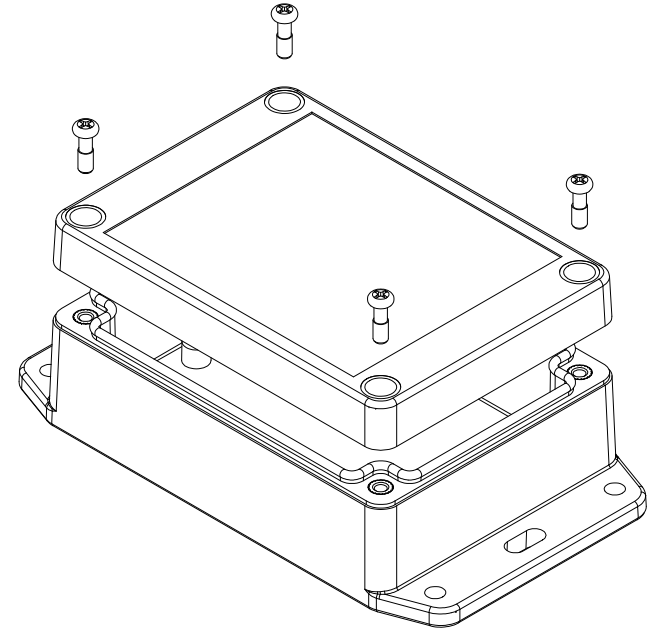

TOP VIEW

END VIEW SECTION A-A

SIDE VIEW SECTION B-B

BOTTOM BOX

INSIDE LID

INSIDE BOX

ACCEPTS M3 SELF-TAPPING SCREW

Dimensions:
mm
[inches]

NOTE	
Purchased assembly includes box, lid, string gasket, 4 PCB screws, and 4 lid screws.	
Recommended Torque : (43-50) Ozf.in / (30-35) cN.m	

RP Enclosure	
General Purpose ABS Light Grey (UL94 HB)	RP1085BF
General Purpose ABS Light Grey with Polycarbonate Clear Lid (UL94 HB)	RP1085CBF
Polycarbonate Off-White (UL94-V2)	RP1080BF
Polycarbonate Off-White with Clear Lid (UL94-V2)	RP1080CBF

ACCESSORIES	
Lid Screw (M3.5-0.6 X 10mm) (50 Pkg)	SC619-50
PCB Screw (M3 X 6mm Self-tapping) (50 Pkg)	SC622-50
General Purpose ABS Black Inner Panel 3mm Thick	STC109
Metal Inner Panel 1mm Thick	STA109
String Gasket EPDM Grey (2 Pkg)	RP108GASKET