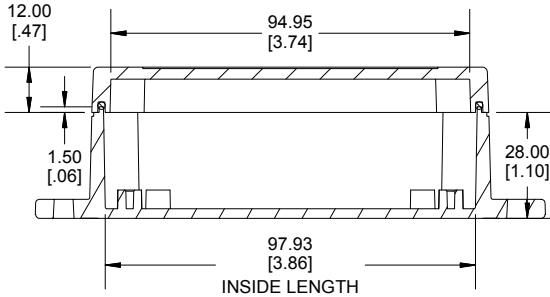

TOP VIEW

END VIEW SECTION A-A

SIDE VIEW SECTION B-B

BOTTOM BOX

INSIDE LID

INSIDE BOX

ACCEPTS M3 SELF-TAPPING SCREW

Dimensions:
mm
[inches]

NOTE

Purchased assembly includes box, lid, string gasket, 4 PCB screws, and 4 lid screws.

Recommended Torque : (43-50) Ozf.in / (30-35) cNm

RP Enclosure

General Purpose ABS Light Grey (UL94 HB)	RP1085BF
General Purpose ABS Light Grey with Polycarbonate Clear Lid (UL94 HB)	RP1085CBF
Polycarbonate Off-White (UL94-V2)	RP1080BF
Polycarbonate Off-White with Clear Lid (UL94-V2)	RP1080CBF