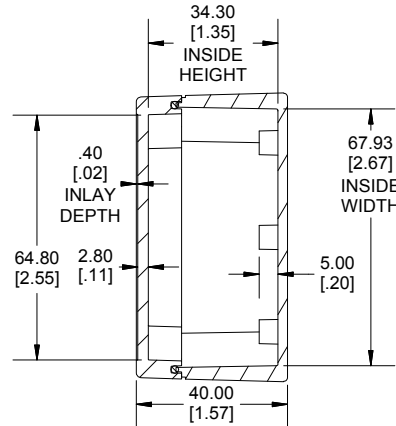

TOP VIEW

END VIEW SECTION A-A

SIDE VIEW SECTION B-B

BOTTOM BOX

INSIDE LID

INSIDE BOX

ACCEPTS M3 SELF-TAPPING SCREW

Dimensions:
mm
[inches]

NOTE

Purchased assembly includes box, lid, string gasket, 4 PCB screws, and 4 lid screws.

Recommended Torque : (43-50) Ozf.in / (30-35) cNm

RP Enclosure

General Purpose ABS Light Grey (UL94 HB)	RP1085BF
General Purpose ABS Light Grey with Polycarbonate Clear Lid (UL94 HB)	RP1085CBF
Polycarbonate Off-White (UL94-V2)	RP1080BF
Polycarbonate Off-White with Clear Lid (UL94-V2)	RP1080CBF

ACCESSORIES

Lid Screw (M3.5-0.6 X 10mm) (50 Pkg)	SC619-50
PCB Screw (M3 X 6mm Self-tapping) (50 Pkg)	SC622-50
General Purpose ABS Black Inner Panel 3mm Thick	STC109
Metal Inner Panel 1mm Thick	STA109
String Gasket EPDM Grey (2 Pkg)	RP108GASKET