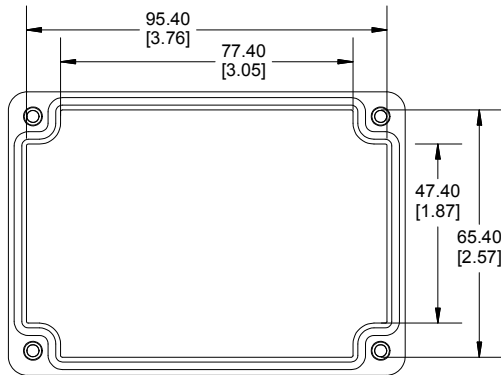

TOP VIEW

END VIEW SECTION A-A

SIDE VIEW SECTION B-B

BOTTOM BOX

INSIDE LID

INSIDE BOX

ACCEPTS M3 SELF-TAPPING SCREW

Dimensions:
mm
[inches]

NOTE

Purchased assembly includes box, lid, string gasket, 4 PCB screws, and 4 lid screws.

Recommended Torque : (43-50) Ozf.in / (30-35) cNm

RP Enclosure

General Purpose ABS Light Grey (UL94 HB)	RP1085BF
General Purpose ABS Light Grey with Polycarbonate Clear Lid (UL94 HB)	RP1085CBF
Polycarbonate Off-White (UL94-V2)	RP1080BF
Polycarbonate Off-White with Clear Lid (UL94-V2)	RP1080CBF

ACCESSORIES

Lid Screw (M3.5-0.6 X 10mm) (50 Pkg)	SC619-50
PCB Screw (M3 X 6mm Self-tapping) (50 Pkg)	SC622-50
General Purpose ABS Black Inner Panel 3mm Thick	STC109
Metal Inner Panel 1mm Thick	STA109
String Gasket EPDM Grey (2 Pkg)	RP108GASKET