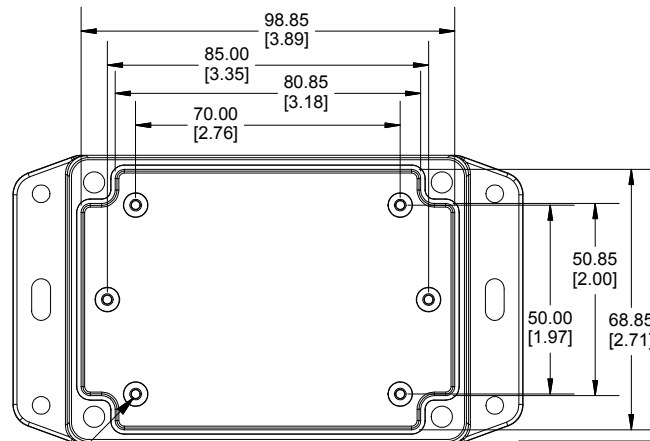

TOP VIEW

END VIEW SECTION A-A

SIDE VIEW SECTION B-B

BOTTOM BOX

INSIDE LID

INSIDE BOX

ACCEPTS M3 SELF-TAPPING SCREW

Dimensions:
mm
[inches]

NOTE

Purchased assembly includes box, lid, string gasket, 4 PCB screws, and 4 lid screws.

Recommended Torque : (43-50) Ozf.in / (30-35) cNm

RP Enclosure

General Purpose ABS Light Grey (UL94 HB)	RP1085BF
General Purpose ABS Light Grey with Polycarbonate Clear Lid (UL94 HB)	RP1085CBF
Polycarbonate Off-White (UL94-V2)	RP1080BF
Polycarbonate Off-White with Clear Lid (UL94-V2)	RP1080CBF

ACCESSORIES

Lid Screw (M3.5-0.6 X 10mm) (50 Pkg)	SC619-50
PCB Screw (M3 X 6mm Self-tapping) (50 Pkg)	SC622-50
General Purpose ABS Black Inner Panel 3mm Thick	STC109
Metal Inner Panel 1mm Thick	STA109
String Gasket EPDM Grey (2 Pkg)	RP108GASKET