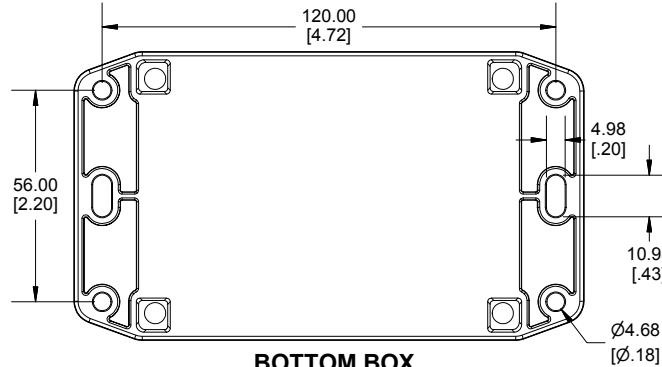

TOP VIEW

END VIEW SECTION A-A

SIDE VIEW SECTION B-B

BOTTOM BOX

INSIDE LID

INSIDE BOX

ACCEPTS M3 SELF-TAPPING SCREW

Dimensions:
mm
[inches]

NOTE

Purchased assembly includes box, lid, string gasket, 4 PCB screws, and 4 lid screws.

Recommended Torque : (43-50) Ozf.in / (30-35) cNm

RP Enclosure

General Purpose ABS Light Grey (UL94 HB)	RP1085BF
General Purpose ABS Light Grey with Polycarbonate Clear Lid (UL94 HB)	RP1085CBF
Polycarbonate Off-White (UL94-V2)	RP1080BF
Polycarbonate Off-White with Clear Lid (UL94-V2)	RP1080CBF

ACCESSORIES

Lid Screw (M3.5-0.6 X 10mm) (50 Pkg)	SC619-50
PCB Screw (M3 X 6mm Self-tapping) (50 Pkg)	SC622-50
General Purpose ABS Black Inner Panel 3mm Thick	STC109
Metal Inner Panel 1mm Thick	STA109
String Gasket EPDM Grey (2 Pkg)	RP108GASKET