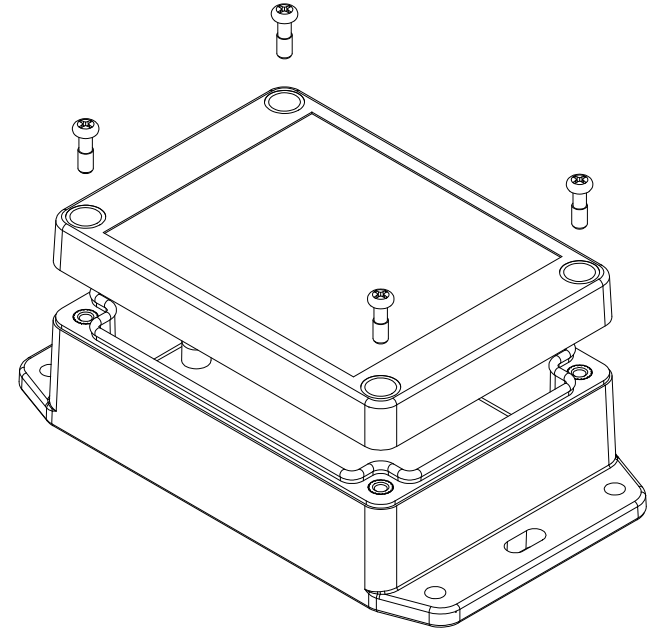

TOP VIEW

END VIEW SECTION A-A

SIDE VIEW SECTION B-B

BOTTOM BOX

INSIDE LID

INSIDE BOX

ACCEPTS M3 SELF-TAPPING SCREW

Dimensions:
mm
[inches]

Enclosures can be Factory Modified (Milling, Drilling, Printing etc.)
Contact Factory (modshop@hammondmfg.com) for quotes
Solid models of this enclosure available in .stp or .x_t
(Part number and text placement/orientation on our products are subject to change, we do not recommend using them as a locating reference for modification purposes)

NOTE

Purchased assembly includes box, lid, string gasket, 4 PCB screws, and 4 lid screws.

Recommended Torque : (43-50) Ozf.in / (30-35) cNm

RP Enclosure

General Purpose ABS Light Grey (UL94 HB)	RP1085BF
General Purpose ABS Light Grey with Polycarbonate Clear Lid (UL94 HB)	RP1085CBF
Polycarbonate Off-White (UL94-V2)	RP1080BF
Polycarbonate Off-White with Clear Lid (UL94-V2)	RP1080CBF

ACCESSORIES

Lid Screw (M3.5-0.6 X 10mm) (50 Pkg)	SC619-50
PCB Screw (M3 X 6mm Self-tapping) (50 Pkg)	SC622-50
General Purpose ABS Black Inner Panel 3mm Thick	STC109
Metal Inner Panel 1mm Thick	STA109
String Gasket EPDM Grey (2 Pkg)	RP108GASKET