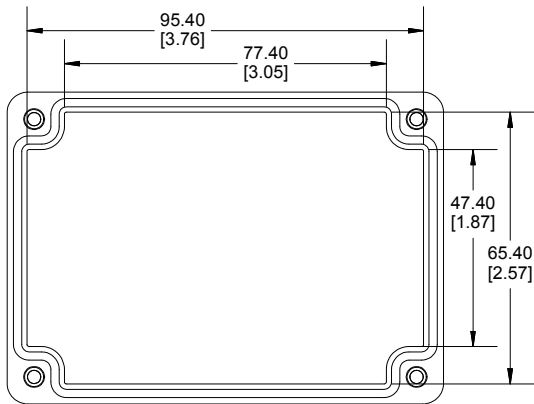

TOP VIEW

**END VIEW
SECTION A-A**

**INSIDE LENGTH
SIDE VIEW
SECTION B-B**

ACCEPTS M3
SELF-TAPPING
SCREW

MOUNTING HOLES

INSIDE LID

ACCEPTS M3
SELF-TAPPING
SCREW

INSIDE BOX

Dimensions:
mm
[inches]

Enclosures can be Factory Modified (Milling, Drilling, Printing etc.)
Contact Factory (modshop@hammondmgf.com) for quotes
Solid models of this enclosure available in .stp or .x_t
(Part number and text placement/orientation on our products are subject to change,
we do not recommend using them as a locating reference for modification purposes)

NOTE

Purchased assembly includes box, lid, string gasket, 4 PCB screws, and 4 lid screws.

Recommended Torque : (43-50) Ozf.in / (30-35) cN.m

RP Enclosure

General Purpose ABS Light Grey (UL94 HB)	RP1095
General Purpose ABS Light Grey with Polycarbonate Clear Lid (UL94 HB)	RP1095C
Polycarbonate Off-White (UL94-V2)	RP1090
Polycarbonate Off-White with Clear Lid (UL94-V2)	RP1090C

ACCESSORIES

Lid Screw (M3.5-0.6 X 10mm) (50 Pkg)	SC619-50
PCB Screw (M3 X 6mm Self-tapping) (50 Pkg)	SC622-50
General Purpose ABS Black Inner Panel 3mm Thick	STC109
Metal Inner Panel 1mm Thick	STA109
String Gasket EPDM Grey (2 Pkg)	RP108GASKET