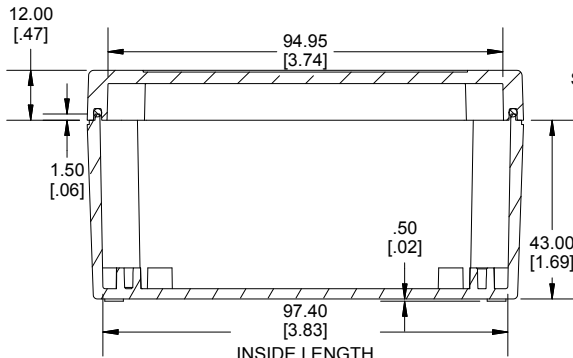

TOP VIEW

**END VIEW
SECTION A-A**

**INSIDE LENGTH
SIDE VIEW
SECTION B-B**

ACCEPTS M3
SELF-TAPPING
SCREW

MOUNTING HOLES

INSIDE LID

ACCEPTS M3
SELF-TAPPING
SCREW

INSIDE BOX

Dimensions:
mm
[inches]

Enclosures can be Factory Modified (Milling, Drilling, Printing etc.)
Contact Factory (modshop@hammondmgf.com) for quotes
Solid models of this enclosure available in .stp or .x_t
(Part number and text placement/orientation on our products are subject to change,
we do not recommend using them as a locating reference for modification purposes)

NOTE

Purchased assembly includes box, lid, string gasket, 4 PCB screws, and 4 lid screws.

Recommended Torque : (43-50) Ozf.in / (30-35) cN.m

RP Enclosure

General Purpose ABS Light Grey (UL94 HB)	RP1095
General Purpose ABS Light Grey with Polycarbonate Clear Lid (UL94 HB)	RP1095C
Polycarbonate Off-White (UL94-V2)	RP1090
Polycarbonate Off-White with Clear Lid (UL94-V2)	RP1090C

ACCESSORIES

Lid Screw (M3.5-0.6 X 10mm) (50 Pkg)	SC619-50
PCB Screw (M3 X 6mm Self-tapping) (50 Pkg)	SC622-50
General Purpose ABS Black Inner Panel 3mm Thick	STC109
Metal Inner Panel 1mm Thick	STA109
String Gasket EPDM Grey (2 Pkg)	RP108GASKET