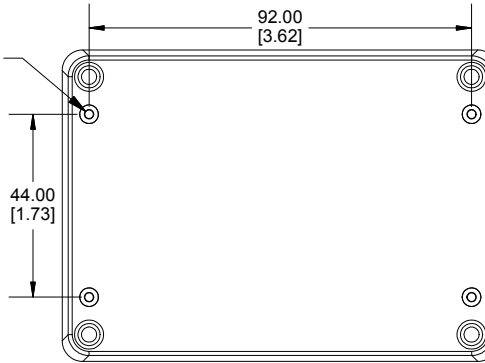

TOP VIEW

**END VIEW
SECTION A-A**

**INSIDE LENGTH
SIDE VIEW
SECTION B-B**

ACCEPTS M3
SELF-TAPPING
SCREW

MOUNTING HOLES

INSIDE LID

ACCEPTS M3
SELF-TAPPING
SCREW

INSIDE BOX

Dimensions:
mm
[inches]

Enclosures can be Factory Modified (Milling, Drilling, Printing etc.)
Contact Factory (modshop@hammondmgf.com) for quotes
Solid models of this enclosure available in .stp or .x_t
(Part number and text placement/orientation on our products are subject to change,
we do not recommend using them as a locating reference for modification purposes)

NOTE

Purchased assembly includes box, lid, string gasket, 4 PCB screws, and 4 lid screws.

Recommended Torque : (43-50) Ozf.in / (30-35) cN.m

RP Enclosure

General Purpose ABS Light Grey (UL94 HB)	RP1095
General Purpose ABS Light Grey with Polycarbonate Clear Lid (UL94 HB)	RP1095C
Polycarbonate Off-White (UL94-V2)	RP1090
Polycarbonate Off-White with Clear Lid (UL94-V2)	RP1090C

ACCESSORIES

Lid Screw (M3.5-0.6 X 10mm) (50 Pkg)	SC619-50
PCB Screw (M3 X 6mm Self-tapping) (50 Pkg)	SC622-50
General Purpose ABS Black Inner Panel 3mm Thick	STC109
Metal Inner Panel 1mm Thick	STA109
String Gasket EPDM Grey (2 Pkg)	RP108GASKET