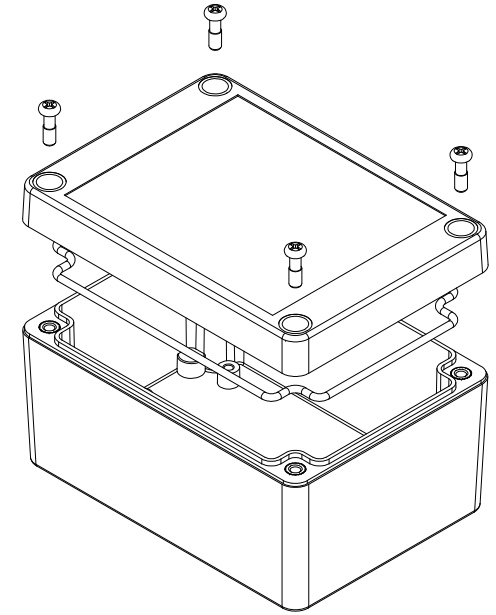

TOP VIEW

**END VIEW
SECTION A-A**

**INSIDE LENGTH
SIDE VIEW
SECTION B-B**

ACCEPTS M3
SELF-TAPPING
SCREW

MOUNTING HOLES

INSIDE LID

ACCEPTS M3
SELF-TAPPING
SCREW

INSIDE BOX

Dimensions:
mm
[inches]

Enclosures can be Factory Modified (Milling, Drilling, Printing etc.)
Contact Factory (modshop@hammondmgf.com) for quotes
Solid models of this enclosure available in .stp or .x_t
(Part number and text placement/orientation on our products are subject to change,
we do not recommend using them as a locating reference for modification purposes)

NOTE

Purchased assembly includes box, lid, string gasket, 4 PCB screws, and 4 lid screws.

Recommended Torque : (43-50) Ozf.in / (30-35) cN.m

RP Enclosure

General Purpose ABS Light Grey (UL94 HB)	RP1095
General Purpose ABS Light Grey with Polycarbonate Clear Lid (UL94 HB)	RP1095C
Polycarbonate Off-White (UL94-V2)	RP1090
Polycarbonate Off-White with Clear Lid (UL94-V2)	RP1090C

ACCESSORIES

Lid Screw (M3.5-0.6 X 10mm) (50 Pkg)	SC619-50
PCB Screw (M3 X 6mm Self-tapping) (50 Pkg)	SC622-50
General Purpose ABS Black Inner Panel 3mm Thick	STC109
Metal Inner Panel 1mm Thick	STA109
String Gasket EPDM Grey (2 Pkg)	RP108GASKET