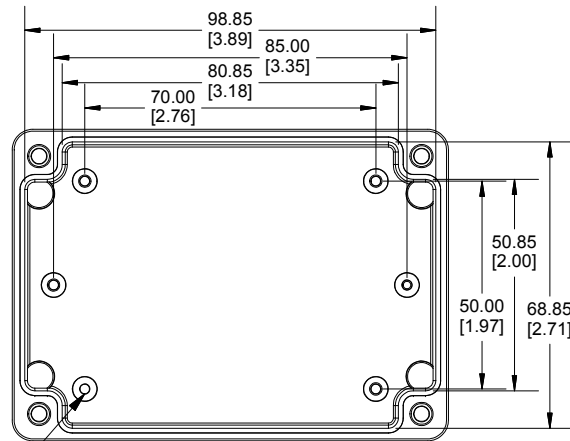

TOP VIEW

**END VIEW
SECTION A-A**

**INSIDE LENGTH
SIDE VIEW
SECTION B-B**

ACCEPTS M3
SELF-TAPPING
SCREW

MOUNTING HOLES

INSIDE LID

ACCEPTS M3
SELF-TAPPING
SCREW

INSIDE BOX

Dimensions:
mm
[inches]

Enclosures can be Factory Modified (Milling, Drilling, Printing etc.)
Contact Factory (modshop@hammondmgf.com) for quotes
Solid models of this enclosure available in .stp or .x_t
(Part number and text placement/orientation on our products are subject to change,
we do not recommend using them as a locating reference for modification purposes)

NOTE

Purchased assembly includes box, lid, string gasket, 4 PCB screws, and 4 lid screws.

Recommended Torque : (43-50) Ozf.in / (30-35) cN.m

RP Enclosure

General Purpose ABS Light Grey (UL94 HB)	RP1095
General Purpose ABS Light Grey with Polycarbonate Clear Lid (UL94 HB)	RP1095C
Polycarbonate Off-White (UL94-V2)	RP1090
Polycarbonate Off-White with Clear Lid (UL94-V2)	RP1090C

ACCESSORIES

Lid Screw (M3.5-0.6 X 10mm) (50 Pkg)	SC619-50
PCB Screw (M3 X 6mm Self-tapping) (50 Pkg)	SC622-50
General Purpose ABS Black Inner Panel 3mm Thick	STC109
Metal Inner Panel 1mm Thick	STA109
String Gasket EPDM Grey (2 Pkg)	RP108GASKET