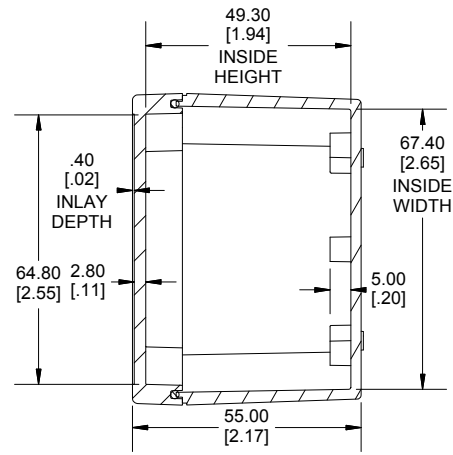

TOP VIEW

**END VIEW
SECTION A-A**

**INSIDE LENGTH
SIDE VIEW
SECTION B-B**

ACCEPTS M3
SELF-TAPPING
SCREW

MOUNTING HOLES

INSIDE LID

ACCEPTS M3
SELF-TAPPING
SCREW

INSIDE BOX

Dimensions:
mm
[inches]

Enclosures can be Factory Modified (Milling, Drilling, Printing etc.)
Contact Factory (modshop@hammondmgf.com) for quotes
Solid models of this enclosure available in .stp or .x_t
(Part number and text placement/orientation on our products are subject to change,
we do not recommend using them as a locating reference for modification purposes)

NOTE

Purchased assembly includes box, lid, string gasket, 4 PCB screws, and 4 lid screws.

Recommended Torque : (43-50) Ozf.in / (30-35) cN.m

RP Enclosure

General Purpose ABS Light Grey (UL94 HB)	RP1095
General Purpose ABS Light Grey with Polycarbonate Clear Lid (UL94 HB)	RP1095C
Polycarbonate Off-White (UL94-V2)	RP1090
Polycarbonate Off-White with Clear Lid (UL94-V2)	RP1090C

ACCESSORIES

Lid Screw (M3.5-0.6 X 10mm) (50 Pkg)	SC619-50
PCB Screw (M3 X 6mm Self-tapping) (50 Pkg)	SC622-50
General Purpose ABS Black Inner Panel 3mm Thick	STC109
Metal Inner Panel 1mm Thick	STA109
String Gasket EPDM Grey (2 Pkg)	RP108GASKET