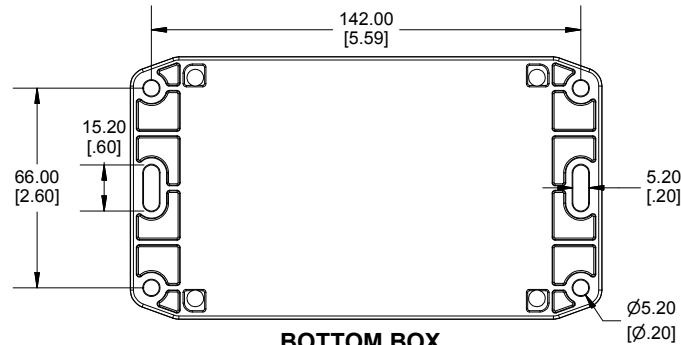

TOP VIEW

END VIEW SECTION A-A

SIDE VIEW SECTION B-B

BOTTOM BOX

INSIDE LID

INSIDE BOX

Dimensions:
mm
[inches]

Enclosures can be Factory Modified (Milling, Drilling, Printing etc.)
Contact Factory (modshop@hammondmfg.com) for quotes
Solid models of this enclosure available in .stp or .x_t
(Part number and text placement/orientation on our products are subject to change, we do not recommend using them as a locating reference for modification purposes)

NOTE	
Purchased assembly includes box, lid, string gasket, 4 PCB screws, and 4 lid screws.	
Recommended Torque : (43-50) Ozf.in / (30-35) cN.m	
RP Enclosure	
General Purpose ABS Light Grey (UL94 HB)	RP1125BF
General Purpose ABS Light Grey with Polycarbonate Clear Lid (UL94 HB)	RP1125CBF
Polycarbonate Off-White (UL94-V2)	RP1120BF
Polycarbonate Off-White with Clear Lid (UL94-V2)	RP1120CBF
ACCESSORIES	
Lid Screw (M3.5-0.6 X 10mm) (50 Pkg)	SC619-50
PCB Screw (M3 X 6mm Self-tapping) (50 Pkg)	SC622-50
General Purpose ABS Black Inner Panel 3mm Thick	STC113
Metal Inner Panel 1mm Thick	STA113
String Gasket EPDM Grey (2 Pkg)	RP113GASKET