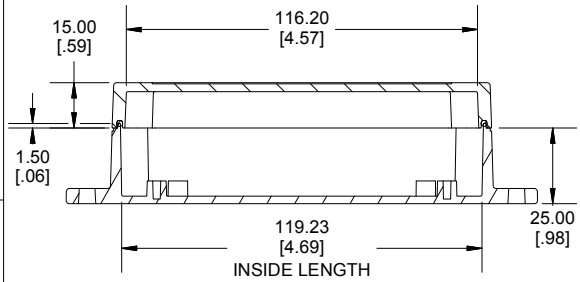

TOP VIEW

END VIEW SECTION A-A

SIDE VIEW SECTION B-B

BOTTOM BOX

INSIDE LID

INSIDE BOX

Dimensions:
mm
[inches]

Enclosures can be Factory Modified (Milling, Drilling, Printing etc.)
Contact Factory (modshop@hammondmfg.com) for quotes
Solid models of this enclosure available in .stp or .x_t
(Part number and text placement/orientation on our products are subject to change, we do not recommend using them as a locating reference for modification purposes)

NOTE	
Purchased assembly includes box, lid, string gasket, 4 PCB screws, and 4 lid screws.	
Recommended Torque : (43-50) Ozf.in / (30-35) cN.m	
RP Enclosure	
General Purpose ABS Light Grey (UL94 HB)	RP1125BF
General Purpose ABS Light Grey with Polycarbonate Clear Lid (UL94 HB)	RP1125CBF
Polycarbonate Off-White (UL94-V2)	RP1120BF
Polycarbonate Off-White with Clear Lid (UL94-V2)	RP1120CBF
ACCESSORIES	
Lid Screw (M3.5-0.6 X 10mm) (50 Pkg)	SC619-50
PCB Screw (M3 X 6mm Self-tapping) (50 Pkg)	SC622-50
General Purpose ABS Black Inner Panel 3mm Thick	STC113
Metal Inner Panel 1mm Thick	STA113
String Gasket EPDM Grey (2 Pkg)	RP113GASKET