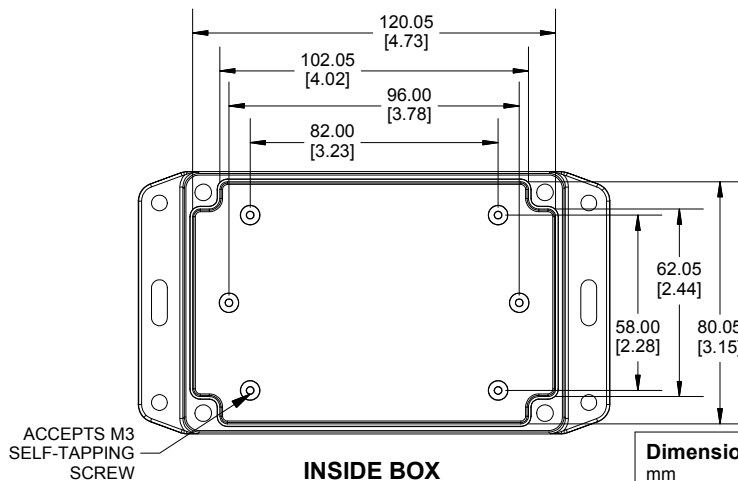

TOP VIEW

END VIEW SECTION A-A

SIDE VIEW SECTION B-B

BOTTOM BOX

INSIDE LID

INSIDE BOX

Dimensions:
mm
[inches]

Enclosures can be Factory Modified (Milling, Drilling, Printing etc.)
Contact Factory (modshop@hammondmfg.com) for quotes
Solid models of this enclosure available in .stp or .x_t
(Part number and text placement/orientation on our products are subject to change, we do not recommend using them as a locating reference for modification purposes)

NOTE	
Purchased assembly includes box, lid, string gasket, 4 PCB screws, and 4 lid screws.	
Recommended Torque : (43-50) Ozf.in / (30-35) cN.m	
RP Enclosure	
General Purpose ABS Light Grey (UL94 HB)	RP1125BF
General Purpose ABS Light Grey with Polycarbonate Clear Lid (UL94 HB)	RP1125CBF
Polycarbonate Off-White (UL94-V2)	RP1120BF
Polycarbonate Off-White with Clear Lid (UL94-V2)	RP1120CBF
ACCESSORIES	
Lid Screw (M3.5-0.6 X 10mm) (50 Pkg)	SC619-50
PCB Screw (M3 X 6mm Self-tapping) (50 Pkg)	SC622-50
General Purpose ABS Black Inner Panel 3mm Thick	STC113
Metal Inner Panel 1mm Thick	STA113
String Gasket EPDM Grey (2 Pkg)	RP113GASKET