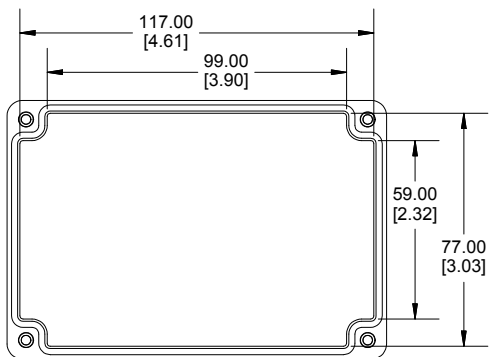

TOP VIEW

END VIEW SECTION A-A

SIDE VIEW SECTION B-B

BOTTOM BOX

INSIDE LID

INSIDE BOX

Dimensions:
mm
[inches]

Enclosures can be Factory Modified (Milling, Drilling, Printing etc.)
Contact Factory (modshop@hammondmfg.com) for quotes
Solid models of this enclosure available in .stp or .x_t
(Part number and text placement/orientation on our products are subject to change, we do not recommend using them as a locating reference for modification purposes)

NOTE	
Purchased assembly includes box, lid, string gasket, 4 PCB screws, and 4 lid screws.	
Recommended Torque : (43-50) Ozf.in / (30-35) cN.m	
RP Enclosure	
General Purpose ABS Light Grey (UL94 HB)	RP1125BF
General Purpose ABS Light Grey with Polycarbonate Clear Lid (UL94 HB)	RP1125CBF
Polycarbonate Off-White (UL94-V2)	RP1120BF
Polycarbonate Off-White with Clear Lid (UL94-V2)	RP1120CBF
ACCESSORIES	
Lid Screw (M3.5-0.6 X 10mm) (50 Pkg)	SC619-50
PCB Screw (M3 X 6mm Self-tapping) (50 Pkg)	SC622-50
General Purpose ABS Black Inner Panel 3mm Thick	STC113
Metal Inner Panel 1mm Thick	STA113
String Gasket EPDM Grey (2 Pkg)	RP113GASKET