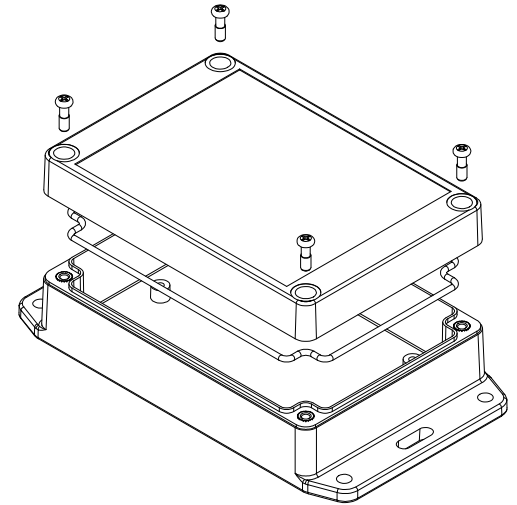

TOP VIEW

END VIEW SECTION A-A

SIDE VIEW SECTION B-B

BOTTOM BOX

INSIDE LID

INSIDE BOX

Dimensions:
mm
[inches]

Enclosures can be Factory Modified (Milling, Drilling, Printing etc.)
Contact Factory (modshop@hammondmfg.com) for quotes
Solid models of this enclosure available in .stp or .x_t
(Part number and text placement/orientation on our products are subject to change, we do not recommend using them as a locating reference for modification purposes)

NOTE	
Purchased assembly includes box, lid, string gasket, 4 PCB screws, and 4 lid screws.	
Recommended Torque : (43-50) Ozf.in / (30-35) cN.m	
RP Enclosure	
General Purpose ABS Light Grey (UL94 HB)	RP1125BF
General Purpose ABS Light Grey with Polycarbonate Clear Lid (UL94 HB)	RP1125CBF
Polycarbonate Off-White (UL94-V2)	RP1120BF
Polycarbonate Off-White with Clear Lid (UL94-V2)	RP1120CBF
ACCESSORIES	
Lid Screw (M3.5-0.6 X 10mm) (50 Pkg)	SC619-50
PCB Screw (M3 X 6mm Self-tapping) (50 Pkg)	SC622-50
General Purpose ABS Black Inner Panel 3mm Thick	STC113
Metal Inner Panel 1mm Thick	STA113
String Gasket EPDM Grey (2 Pkg)	RP113GASKET