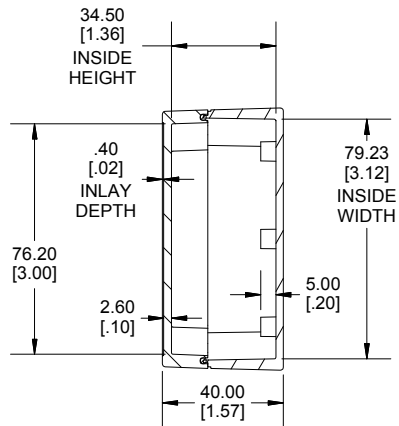

TOP VIEW

END VIEW SECTION A-A

SIDE VIEW SECTION B-B

BOTTOM BOX

INSIDE LID

INSIDE BOX

Dimensions:
mm
[inches]

Enclosures can be Factory Modified (Milling, Drilling, Printing etc.)
Contact Factory (modshop@hammondmfg.com) for quotes
Solid models of this enclosure available in .stp or .x_t
(Part number and text placement/orientation on our products are subject to change, we do not recommend using them as a locating reference for modification purposes)

NOTE	
Purchased assembly includes box, lid, string gasket, 4 PCB screws, and 4 lid screws.	
Recommended Torque : (43-50) Ozf.in / (30-35) cN.m	
RP Enclosure	
General Purpose ABS Light Grey (UL94 HB)	RP1125BF
General Purpose ABS Light Grey with Polycarbonate Clear Lid (UL94 HB)	RP1125CBF
Polycarbonate Off-White (UL94-V2)	RP1120BF
Polycarbonate Off-White with Clear Lid (UL94-V2)	RP1120CBF
ACCESSORIES	
Lid Screw (M3.5-0.6 X 10mm) (50 Pkg)	SC619-50
PCB Screw (M3 X 6mm Self-tapping) (50 Pkg)	SC622-50
General Purpose ABS Black Inner Panel 3mm Thick	STC113
Metal Inner Panel 1mm Thick	STA113
String Gasket EPDM Grey (2 Pkg)	RP113GASKET