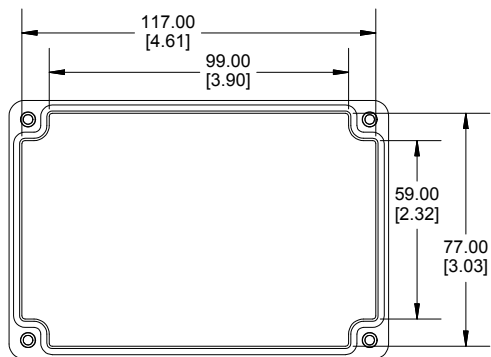

TOP VIEW

END VIEW SECTION A-A

SIDE VIEW SECTION B-B

BOTTOM BOX

INSIDE LID

INSIDE BOX

Dimensions:
mm
[inches]

Enclosures can be Factory Modified (Milling, Drilling, Printing etc.)
Contact Factory (modshop@hammondmgf.com) for quotes
Solid models of this enclosure available in .stp or .x_t
(Part number and text placement/orientation on our products are subject to change, we do not recommend using them as a locating reference for modification purposes)

NOTE	
Purchased assembly includes box, lid, string gasket, 4 PCB screws, and 4 lid screws.	
Recommended Torque : (43-50) Ozf.in / (30-35) cN.m	
RP Enclosure	
General Purpose ABS Light Grey (UL94 HB)	RP1125BF
General Purpose ABS Light Grey with Polycarbonate Clear Lid (UL94 HB)	RP1125CBF
Polycarbonate Off-White (UL94-V2)	RP1120BF
Polycarbonate Off-White with Clear Lid (UL94-V2)	RP1120CBF
ACCESSORIES	
Lid Screw (M3.5-0.6 X 10mm) (50 Pkg)	SC619-50
PCB Screw (M3 X 6mm Self-tapping) (50 Pkg)	SC622-50
General Purpose ABS Black Inner Panel 3mm Thick	STC113
Metal Inner Panel 1mm Thick	STA113
String Gasket EPDM Grey (2 Pkg)	RP113GASKET