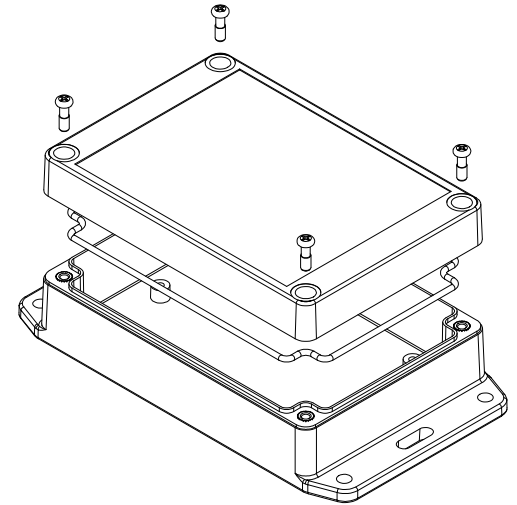

TOP VIEW

END VIEW SECTION A-A

SIDE VIEW SECTION B-B

BOTTOM BOX

INSIDE LID

INSIDE BOX

Dimensions:
mm
[inches]

Enclosures can be Factory Modified (Milling, Drilling, Printing etc.)
Contact Factory (modshop@hammondmgf.com) for quotes
Solid models of this enclosure available in .stp or .x_t
(Part number and text placement/orientation on our products are subject to change, we do not recommend using them as a locating reference for modification purposes)

NOTE	
Purchased assembly includes box, lid, string gasket, 4 PCB screws, and 4 lid screws.	
Recommended Torque : (43-50) Ozf.in / (30-35) cN.m	
RP Enclosure	
General Purpose ABS Light Grey (UL94 HB)	RP1125BF
General Purpose ABS Light Grey with Polycarbonate Clear Lid (UL94 HB)	RP1125CBF
Polycarbonate Off-White (UL94-V2)	RP1120BF
Polycarbonate Off-White with Clear Lid (UL94-V2)	RP1120CBF
ACCESSORIES	
Lid Screw (M3.5-0.6 X 10mm) (50 Pkg)	SC619-50
PCB Screw (M3 X 6mm Self-tapping) (50 Pkg)	SC622-50
General Purpose ABS Black Inner Panel 3mm Thick	STC113
Metal Inner Panel 1mm Thick	STA113
String Gasket EPDM Grey (2 Pkg)	RP113GASKET