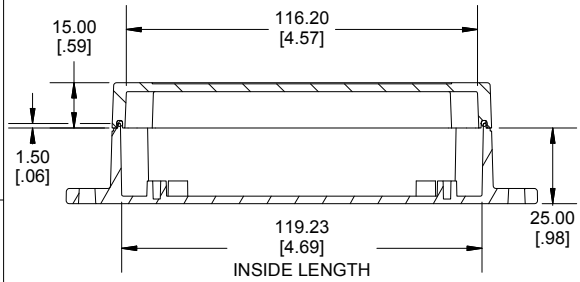

TOP VIEW

END VIEW SECTION A-A

SIDE VIEW SECTION B-B

BOTTOM BOX

INSIDE LID

INSIDE BOX

Dimensions:
mm
[inches]

Enclosures can be Factory Modified (Milling, Drilling, Printing etc.)
Contact Factory (modshop@hammondmgf.com) for quotes
Solid models of this enclosure available in .stp or .x_t
(Part number and text placement/orientation on our products are subject to change, we do not recommend using them as a locating reference for modification purposes)

NOTE	
Purchased assembly includes box, lid, string gasket, 4 PCB screws, and 4 lid screws.	
Recommended Torque : (43-50) Ozf.in / (30-35) cN.m	
RP Enclosure	
General Purpose ABS Light Grey (UL94 HB)	RP1125BF
General Purpose ABS Light Grey with Polycarbonate Clear Lid (UL94 HB)	RP1125CBF
Polycarbonate Off-White (UL94-V2)	RP1120BF
Polycarbonate Off-White with Clear Lid (UL94-V2)	RP1120CBF
ACCESSORIES	
Lid Screw (M3.5-0.6 X 10mm) (50 Pkg)	SC619-50
PCB Screw (M3 X 6mm Self-tapping) (50 Pkg)	SC622-50
General Purpose ABS Black Inner Panel 3mm Thick	STC113
Metal Inner Panel 1mm Thick	STA113
String Gasket EPDM Grey (2 Pkg)	RP113GASKET