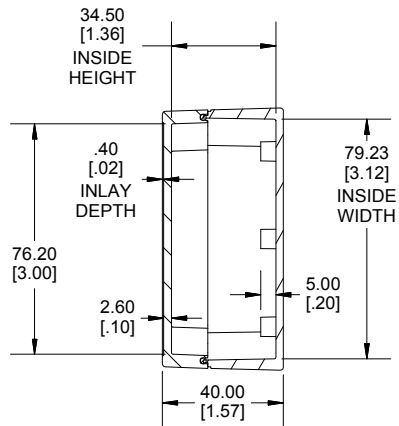

TOP VIEW

END VIEW SECTION A-A

SIDE VIEW SECTION B-B

BOTTOM BOX

INSIDE LID

INSIDE BOX

Dimensions:
mm
[inches]

Enclosures can be Factory Modified (Milling, Drilling, Printing etc.)
Contact Factory (modshop@hammondmgf.com) for quotes
Solid models of this enclosure available in .stp or .x_t
(Part number and text placement/orientation on our products are subject to change, we do not recommend using them as a locating reference for modification purposes)

NOTE	
Purchased assembly includes box, lid, string gasket, 4 PCB screws, and 4 lid screws.	
Recommended Torque : (43-50) Ozf.in / (30-35) cN.m	
RP Enclosure	
General Purpose ABS Light Grey (UL94 HB)	RP1125BF
General Purpose ABS Light Grey with Polycarbonate Clear Lid (UL94 HB)	RP1125CBF
Polycarbonate Off-White (UL94-V2)	RP1120BF
Polycarbonate Off-White with Clear Lid (UL94-V2)	RP1120CBF
ACCESSORIES	
Lid Screw (M3.5-0.6 X 10mm) (50 Pkg)	SC619-50
PCB Screw (M3 X 6mm Self-tapping) (50 Pkg)	SC622-50
General Purpose ABS Black Inner Panel 3mm Thick	STC113
Metal Inner Panel 1mm Thick	STA113
String Gasket EPDM Grey (2 Pkg)	RP113GASKET