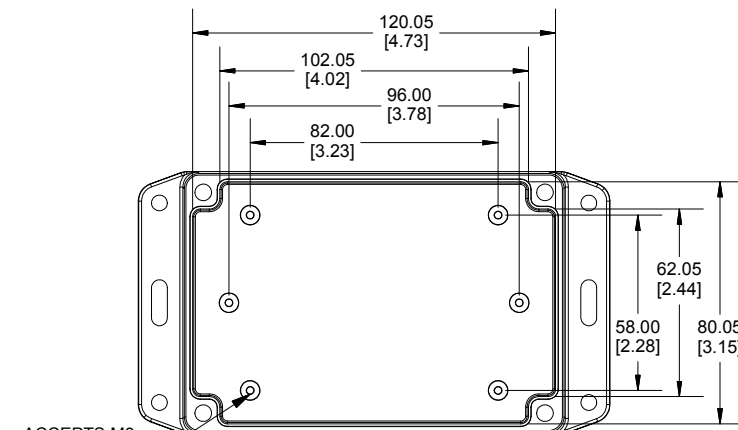

TOP VIEW

END VIEW SECTION A-A

SIDE VIEW SECTION B-B

BOTTOM BOX

INSIDE LID

INSIDE BOX

Dimensions:
mm
[inches]

Enclosures can be Factory Modified (Milling, Drilling, Printing etc.)
Contact Factory (modshop@hammondmgf.com) for quotes
Solid models of this enclosure available in .stp or .x_t
(Part number and text placement/orientation on our products are subject to change, we do not recommend using them as a locating reference for modification purposes)

NOTE	
Purchased assembly includes box, lid, string gasket, 4 PCB screws, and 4 lid screws.	
Recommended Torque : (43-50) Ozf.in / (30-35) cN.m	
RP Enclosure	
General Purpose ABS Light Grey (UL94 HB)	RP1125BF
General Purpose ABS Light Grey with Polycarbonate Clear Lid (UL94 HB)	RP1125CBF
Polycarbonate Off-White (UL94-V2)	RP1120BF
Polycarbonate Off-White with Clear Lid (UL94-V2)	RP1120CBF
ACCESSORIES	
Lid Screw (M3.5-0.6 X 10mm) (50 Pkg)	SC619-50
PCB Screw (M3 X 6mm Self-tapping) (50 Pkg)	SC622-50
General Purpose ABS Black Inner Panel 3mm Thick	STC113
Metal Inner Panel 1mm Thick	STA113
String Gasket EPDM Grey (2 Pkg)	RP113GASKET