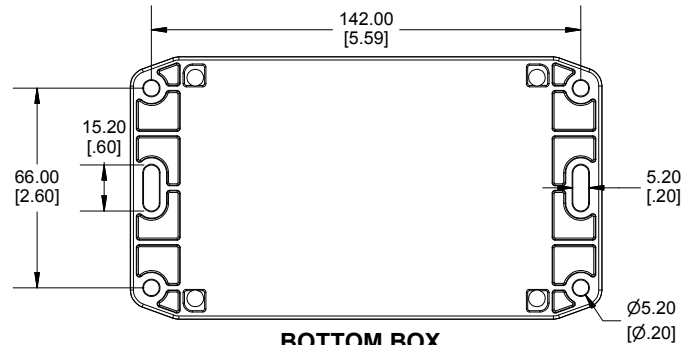

TOP VIEW

END VIEW SECTION A-A

SIDE VIEW SECTION B-B

BOTTOM BOX

INSIDE LID

INSIDE BOX

Dimensions:
mm
[inches]

Enclosures can be Factory Modified (Milling, Drilling, Printing etc.)
Contact Factory (modshop@hammondmgf.com) for quotes
Solid models of this enclosure available in .stp or .x_t
(Part number and text placement/orientation on our products are subject to change, we do not recommend using them as a locating reference for modification purposes)

NOTE	
Purchased assembly includes box, lid, string gasket, 4 PCB screws, and 4 lid screws.	
Recommended Torque : (43-50) Ozf.in / (30-35) cN.m	
RP Enclosure	
General Purpose ABS Light Grey (UL94 HB)	RP1125BF
General Purpose ABS Light Grey with Polycarbonate Clear Lid (UL94 HB)	RP1125CBF
Polycarbonate Off-White (UL94-V2)	RP1120BF
Polycarbonate Off-White with Clear Lid (UL94-V2)	RP1120CBF
ACCESSORIES	
Lid Screw (M3.5-0.6 X 10mm) (50 Pkg)	SC619-50
PCB Screw (M3 X 6mm Self-tapping) (50 Pkg)	SC622-50
General Purpose ABS Black Inner Panel 3mm Thick	STC113
Metal Inner Panel 1mm Thick	STA113
String Gasket EPDM Grey (2 Pkg)	RP113GASKET