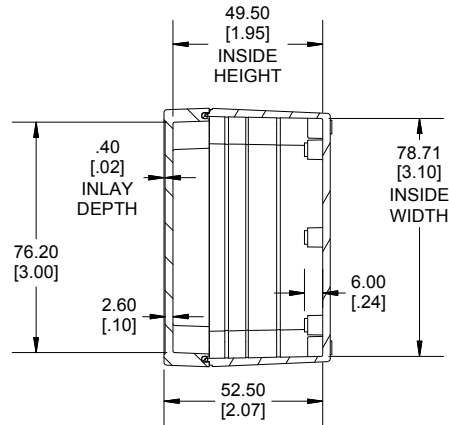

TOP VIEW

END VIEW SECTION A-A

SIDE VIEW SECTION B-B

MOUNTING HOLES

INSIDE LID

ACCEPTS M3 SELF-TAPPING SCREW

INSIDE BOX

Dimensions:
mm
[inches]

NOTE	
Purchased assembly includes box, lid, string gasket, 4 PCB screws, and 4 lid screws.	
Recommended Torque : (43-50) Ozf.in / (30-35) cN.m	
RP Enclosure	
General Purpose ABS Light Grey (UL94 HB)	RP1135
General Purpose ABS Light Grey with Polycarbonate Clear Lid (UL94 HB)	RP1135C
Polycarbonate Off-White (UL94-V2)	RP1130
Polycarbonate Off-White with Clear Lid (UL94-V2)	RP1130C
ACCESSORIES	
Lid Screw (M3.5-0.6 X 10mm) (50 Pkg)	SC619-50
PCB Screw (M3 X 6mm Self-tapping) (50 Pkg)	SC622-50
General Purpose ABS Black Inner Panel 3mm Thick	STC113
Metal Inner Panel 1mm Thick	STA113
String Gasket EPDM Grey (2 Pkg)	RP113GASKET