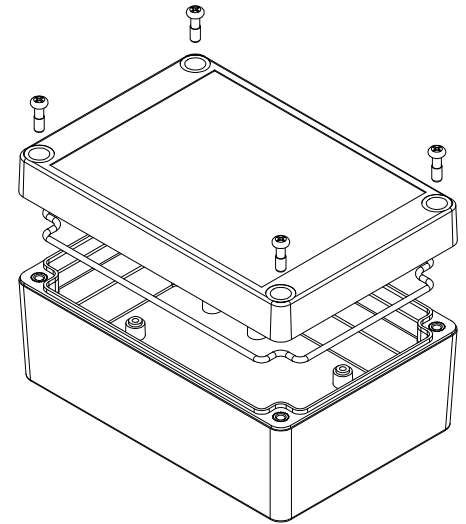

TOP VIEW

END VIEW SECTION A-A

SIDE VIEW SECTION B-B

MOUNTING HOLES

INSIDE LID

ACCEPTS M3 SELF-TAPPING SCREW

INSIDE BOX

Dimensions:
mm
[inches]

NOTE	
Purchased assembly includes box, lid, string gasket, 4 PCB screws, and 4 lid screws.	
Recommended Torque : (43-50) Ozf.in / (30-35) cN.m	
RP Enclosure	
General Purpose ABS Light Grey (UL94 HB)	RP1135
General Purpose ABS Light Grey with Polycarbonate Clear Lid (UL94 HB)	RP1135C
Polycarbonate Off-White (UL94-V2)	RP1130
Polycarbonate Off-White with Clear Lid (UL94-V2)	RP1130C
ACCESSORIES	
Lid Screw (M3.5-0.6 X 10mm) (50 Pkg)	SC619-50
PCB Screw (M3 X 6mm Self-tapping) (50 Pkg)	SC622-50
General Purpose ABS Black Inner Panel 3mm Thick	STC113
Metal Inner Panel 1mm Thick	STA113
String Gasket EPDM Grey (2 Pkg)	RP113GASKET