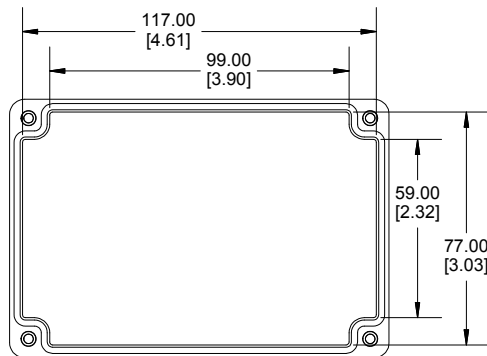

TOP VIEW

END VIEW SECTION A-A

SIDE VIEW SECTION B-B

MOUNTING HOLES

INSIDE LID

ACCEPTS M3 SELF-TAPPING SCREW

INSIDE BOX

Dimensions:
mm
[inches]

NOTE	
Purchased assembly includes box, lid, string gasket, 4 PCB screws, and 4 lid screws.	
Recommended Torque : (43-50) Ozf.in / (30-35) cN.m	
RP Enclosure	
General Purpose ABS Light Grey (UL94 HB)	RP1135
General Purpose ABS Light Grey with Polycarbonate Clear Lid (UL94 HB)	RP1135C
Polycarbonate Off-White (UL94-V2)	RP1130
Polycarbonate Off-White with Clear Lid (UL94-V2)	RP1130C
ACCESSORIES	
Lid Screw (M3.5-0.6 X 10mm) (50 Pkg)	SC619-50
PCB Screw (M3 X 6mm Self-tapping) (50 Pkg)	SC622-50
General Purpose ABS Black Inner Panel 3mm Thick	STC113
Metal Inner Panel 1mm Thick	STA113
String Gasket EPDM Grey (2 Pkg)	RP113GASKET