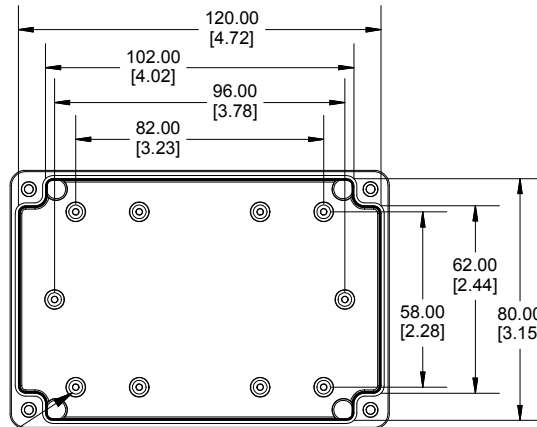

TOP VIEW

END VIEW SECTION A-A

SIDE VIEW SECTION B-B

MOUNTING HOLES

INSIDE LID

ACCEPTS M3 SELF-TAPPING SCREW

INSIDE BOX

Dimensions:
mm
[inches]

NOTE	
Purchased assembly includes box, lid, string gasket, 4 PCB screws, and 4 lid screws.	
Recommended Torque : (43-50) Ozf.in / (30-35) cN.m	
RP Enclosure	
General Purpose ABS Light Grey (UL94 HB)	RP1135
General Purpose ABS Light Grey with Polycarbonate Clear Lid (UL94 HB)	RP1135C
Polycarbonate Off-White (UL94-V2)	RP1130
Polycarbonate Off-White with Clear Lid (UL94-V2)	RP1130C
ACCESSORIES	
Lid Screw (M3.5-0.6 X 10mm) (50 Pkg)	SC619-50
PCB Screw (M3 X 6mm Self-tapping) (50 Pkg)	SC622-50
General Purpose ABS Black Inner Panel 3mm Thick	STC113
Metal Inner Panel 1mm Thick	STA113
String Gasket EPDM Grey (2 Pkg)	RP113GASKET