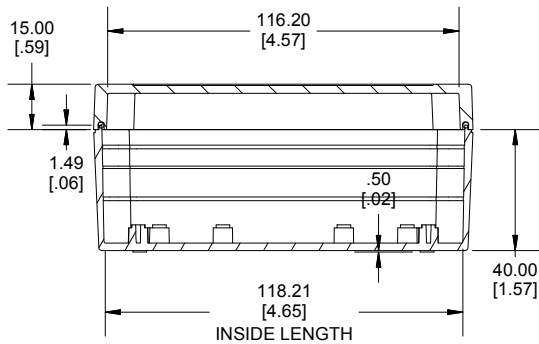

TOP VIEW

END VIEW SECTION A-A

SIDE VIEW SECTION B-B

MOUNTING HOLES

INSIDE LID

ACCEPTS M3 SELF-TAPPING SCREW

INSIDE BOX

Dimensions:
mm
[inches]

NOTE	
Purchased assembly includes box, lid, string gasket, 4 PCB screws, and 4 lid screws.	
Recommended Torque : (43-50) Ozf.in / (30-35) cN.m	
RP Enclosure	
General Purpose ABS Light Grey (UL94 HB)	RP1135
General Purpose ABS Light Grey with Polycarbonate Clear Lid (UL94 HB)	RP1135C
Polycarbonate Off-White (UL94-V2)	RP1130
Polycarbonate Off-White with Clear Lid (UL94-V2)	RP1130C
ACCESSORIES	
Lid Screw (M3.5-0.6 X 10mm) (50 Pkg)	SC619-50
PCB Screw (M3 X 6mm Self-tapping) (50 Pkg)	SC622-50
General Purpose ABS Black Inner Panel 3mm Thick	STC113
Metal Inner Panel 1mm Thick	STA113
String Gasket EPDM Grey (2 Pkg)	RP113GASKET