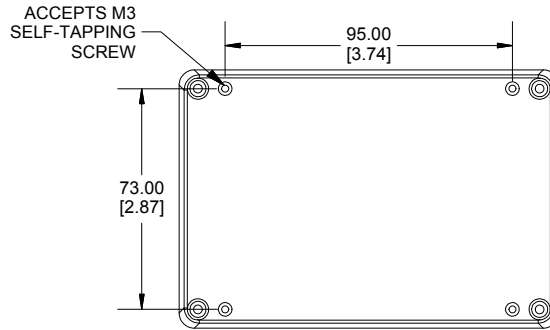

TOP VIEW

END VIEW SECTION A-A

SIDE VIEW SECTION B-B

MOUNTING HOLES

INSIDE LID

ACCEPTS M3 SELF-TAPPING SCREW

INSIDE BOX

Dimensions:
mm
[inches]

NOTE	
Purchased assembly includes box, lid, string gasket, 4 PCB screws, and 4 lid screws.	
Recommended Torque : (43-50) Ozf.in / (30-35) cN.m	
RP Enclosure	
General Purpose ABS Light Grey (UL94 HB)	RP1135
General Purpose ABS Light Grey with Polycarbonate Clear Lid (UL94 HB)	RP1135C
Polycarbonate Off-White (UL94-V2)	RP1130
Polycarbonate Off-White with Clear Lid (UL94-V2)	RP1130C
ACCESSORIES	
Lid Screw (M3.5-0.6 X 10mm) (50 Pkg)	SC619-50
PCB Screw (M3 X 6mm Self-tapping) (50 Pkg)	SC622-50
General Purpose ABS Black Inner Panel 3mm Thick	STC113
Metal Inner Panel 1mm Thick	STA113
String Gasket EPDM Grey (2 Pkg)	RP113GASKET