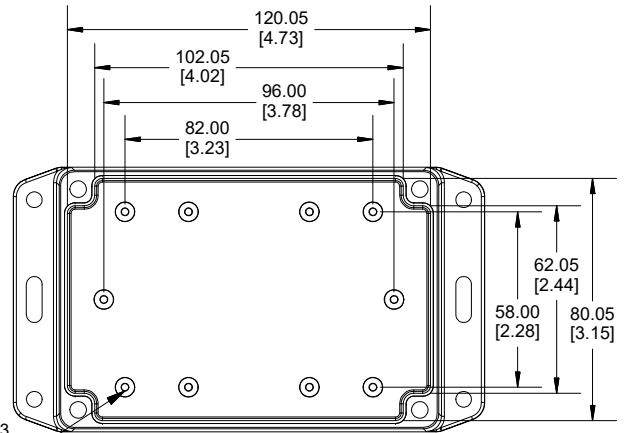

TOP VIEW

END VIEW SECTION A-A

SIDE VIEW SECTION B-B

BOTTOM BOX

INSIDE LID

INSIDE BOX

ACCEPTS M3 SELF-TAPPING SCREW

Dimensions:
mm
[inches]

NOTE	
Purchased assembly includes box, lid, string gasket, 4 PCB screws, and 4 lid screws.	
Recommended Torque : (43-50) Ozf.in / (30-35) cN.m	
RP Enclosure	
General Purpose ABS Light Grey (UL94 HB)	RP1135BF
General Purpose ABS Light Grey with Polycarbonate Clear Lid (UL94 HB)	RP1135CBF
Polycarbonate Off-White (UL94-V2)	RP1130BF
Polycarbonate Off-White with Clear Lid (UL94-V2)	RP1130CBF
ACCESSORIES	
Lid Screw (M3.5-0.6 X 10mm) (50 Pkg)	SC619-50
PCB Screw (M3 X 6mm Self-tapping) (50 Pkg)	SC622-50
General Purpose ABS Black Inner Panel 3mm Thick	STC113
Metal Inner Panel 1mm Thick	STA113
String Gasket EPDM Grey (2 Pkg)	RP113GASKET