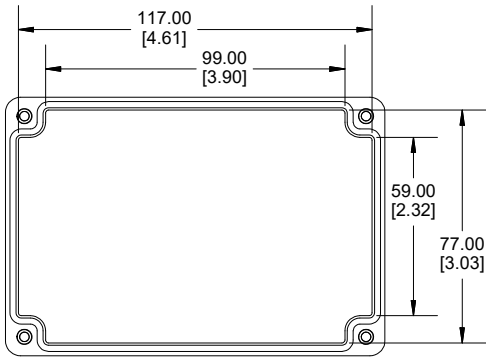

TOP VIEW

END VIEW SECTION A-A

SIDE VIEW SECTION B-B

BOTTOM BOX

INSIDE LID

INSIDE BOX

ACCEPTS M3 SELF-TAPPING SCREW

Dimensions:
mm
[inches]

NOTE	
Purchased assembly includes box, lid, string gasket, 4 PCB screws, and 4 lid screws.	
Recommended Torque : (43-50) Ozf.in / (30-35) cN.m	
RP Enclosure	
General Purpose ABS Light Grey (UL94 HB)	RP1135BF
General Purpose ABS Light Grey with Polycarbonate Clear Lid (UL94 HB)	RP1135CBF
Polycarbonate Off-White (UL94-V2)	RP1130BF
Polycarbonate Off-White with Clear Lid (UL94-V2)	RP1130CBF
ACCESSORIES	
Lid Screw (M3.5-0.6 X 10mm) (50 Pkg)	SC619-50
PCB Screw (M3 X 6mm Self-tapping) (50 Pkg)	SC622-50
General Purpose ABS Black Inner Panel 3mm Thick	STC113
Metal Inner Panel 1mm Thick	STA113
String Gasket EPDM Grey (2 Pkg)	RP113GASKET