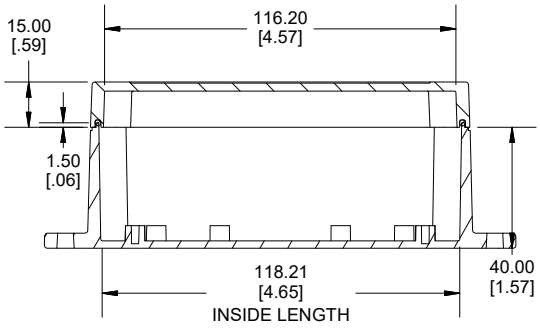

TOP VIEW

END VIEW SECTION A-A

SIDE VIEW SECTION B-B

BOTTOM BOX

INSIDE LID

INSIDE BOX

ACCEPTS M3 SELF-TAPPING SCREW

Dimensions:
mm
[inches]

NOTE	
Purchased assembly includes box, lid, string gasket, 4 PCB screws, and 4 lid screws.	
Recommended Torque : (43-50) Ozf.in / (30-35) cN.m	
RP Enclosure	
General Purpose ABS Light Grey (UL94 HB)	RP1135BF
General Purpose ABS Light Grey with Polycarbonate Clear Lid (UL94 HB)	RP1135CBF
Polycarbonate Off-White (UL94-V2)	RP1130BF
Polycarbonate Off-White with Clear Lid (UL94-V2)	RP1130CBF
ACCESSORIES	
Lid Screw (M3.5-0.6 X 10mm) (50 Pkg)	SC619-50
PCB Screw (M3 X 6mm Self-tapping) (50 Pkg)	SC622-50
General Purpose ABS Black Inner Panel 3mm Thick	STC113
Metal Inner Panel 1mm Thick	STA113
String Gasket EPDM Grey (2 Pkg)	RP113GASKET