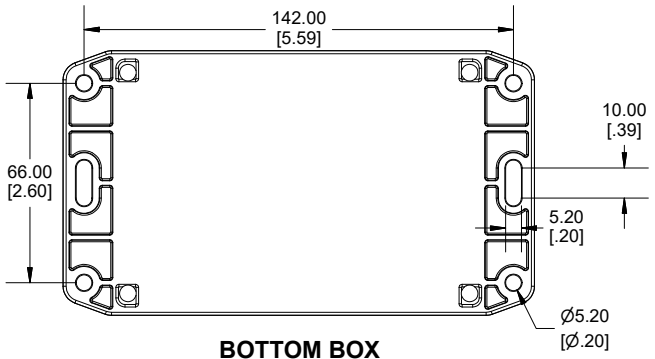

TOP VIEW

END VIEW SECTION A-A

SIDE VIEW SECTION B-B

BOTTOM BOX

INSIDE LID

INSIDE BOX

ACCEPTS M3 SELF-TAPPING SCREW

Dimensions:
mm
[inches]

NOTE	
Purchased assembly includes box, lid, string gasket, 4 PCB screws, and 4 lid screws.	
Recommended Torque : (43-50) Ozf.in / (30-35) cN.m	
RP Enclosure	
General Purpose ABS Light Grey (UL94 HB)	RP1135BF
General Purpose ABS Light Grey with Polycarbonate Clear Lid (UL94 HB)	RP1135CBF
Polycarbonate Off-White (UL94-V2)	RP1130BF
Polycarbonate Off-White with Clear Lid (UL94-V2)	RP1130CBF
ACCESSORIES	
Lid Screw (M3.5-0.6 X 10mm) (50 Pkg)	SC619-50
PCB Screw (M3 X 6mm Self-tapping) (50 Pkg)	SC622-50
General Purpose ABS Black Inner Panel 3mm Thick	STC113
Metal Inner Panel 1mm Thick	STA113
String Gasket EPDM Grey (2 Pkg)	RP113GASKET