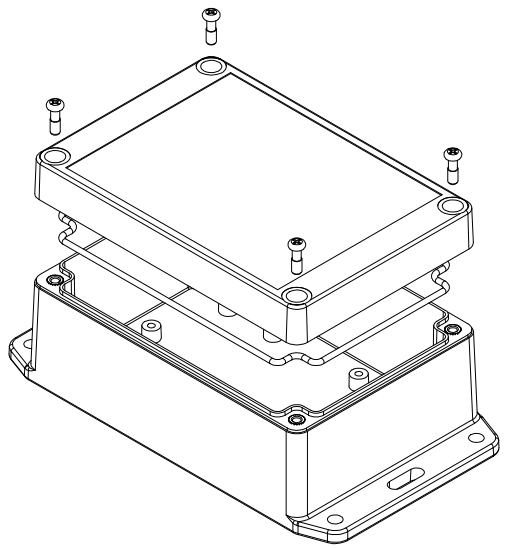

TOP VIEW

END VIEW SECTION A-A

SIDE VIEW SECTION B-B

BOTTOM BOX

INSIDE LID

INSIDE BOX

ACCEPTS M3 SELF-TAPPING SCREW

Dimensions:
mm
[inches]

NOTE	
Purchased assembly includes box, lid, string gasket, 4 PCB screws, and 4 lid screws.	
Recommended Torque : (43-50) Ozf.in / (30-35) cN.m	
RP Enclosure	
General Purpose ABS Light Grey (UL94 HB)	RP1135BF
General Purpose ABS Light Grey with Polycarbonate Clear Lid (UL94 HB)	RP1135CBF
Polycarbonate Off-White (UL94-V2)	RP1130BF
Polycarbonate Off-White with Clear Lid (UL94-V2)	RP1130CBF
ACCESSORIES	
Lid Screw (M3.5-0.6 X 10mm) (50 Pkg)	SC619-50
PCB Screw (M3 X 6mm Self-tapping) (50 Pkg)	SC622-50
General Purpose ABS Black Inner Panel 3mm Thick	STC113
Metal Inner Panel 1mm Thick	STA113
String Gasket EPDM Grey (2 Pkg)	RP113GASKET