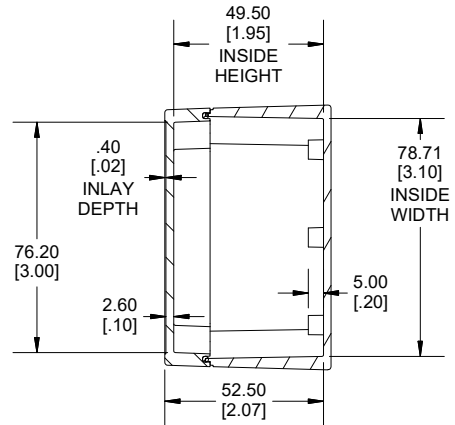

TOP VIEW

END VIEW SECTION A-A

SIDE VIEW SECTION B-B

BOTTOM BOX

INSIDE LID

INSIDE BOX

ACCEPTS M3 SELF-TAPPING SCREW

Dimensions:
mm
[inches]

NOTE	
Purchased assembly includes box, lid, string gasket, 4 PCB screws, and 4 lid screws.	
Recommended Torque : (43-50) Ozf.in / (30-35) cN.m	
RP Enclosure	
General Purpose ABS Light Grey (UL94 HB)	RP1135BF
General Purpose ABS Light Grey with Polycarbonate Clear Lid (UL94 HB)	RP1135CBF
Polycarbonate Off-White (UL94-V2)	RP1130BF
Polycarbonate Off-White with Clear Lid (UL94-V2)	RP1130CBF
ACCESSORIES	
Lid Screw (M3.5-0.6 X 10mm) (50 Pkg)	SC619-50
PCB Screw (M3 X 6mm Self-tapping) (50 Pkg)	SC622-50
General Purpose ABS Black Inner Panel 3mm Thick	STC113
Metal Inner Panel 1mm Thick	STA113
String Gasket EPDM Grey (2 Pkg)	RP113GASKET