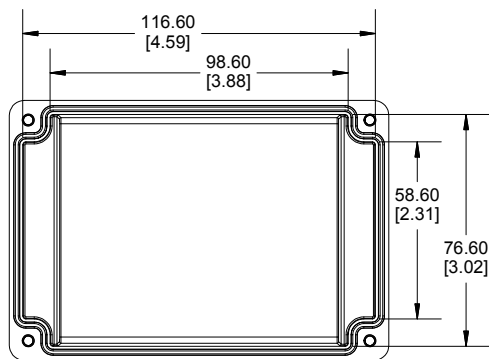

**TOP VIEW**

**END VIEW SECTION A-A**

**SIDE VIEW SECTION B-B**

**BOTTOM BOX**

**INSIDE LID**

ACCEPTS M3 SELF-TAPPING SCREW

**INSIDE BOX**

Dimensions:  
mm  
[inches]

<b>NOTE</b>	
Purchased assembly includes box, lid, string gasket, 4 PCB screws, and 4 lid screws.	
Recommended Torque : (43-50) Ozf.in / (30-35) cN.m	
<b>RP Enclosure</b>	
General Purpose ABS Light Grey (UL94 HB)	RP1145BF
General Purpose ABS Light Grey with Polycarbonate Clear Lid (UL94 HB)	RP1145CBF
Polycarbonate Off-White (UL94-V2)	RP1140BF
Polycarbonate Off-White with Clear Lid (UL94-V2)	RP1140CBF
<b>ACCESSORIES</b>	
Lid Screw (M3.5-0.6 X 10mm) (50 Pkg)	SC619-50
PCB Screw (M3 X 6mm Self-tapping) (50 Pkg)	SC622-50
General Purpose ABS Black Inner Panel 3mm Thick	STC113
Metal Inner Panel 1mm Thick	STA113
String Gasket EPDM Grey (2 Pkg)	RP113GASKET