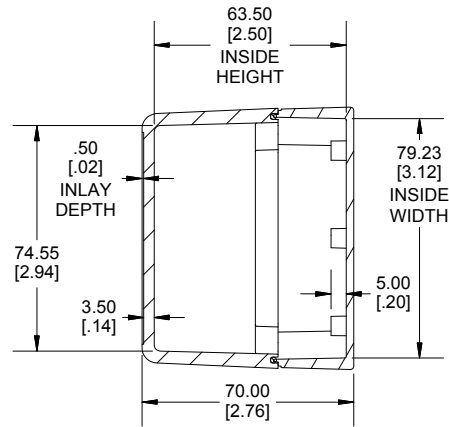

**TOP VIEW**

**END VIEW SECTION A-A**

**SIDE VIEW SECTION B-B**

**BOTTOM BOX**

**INSIDE LID**

ACCEPTS M3 SELF-TAPPING SCREW

**INSIDE BOX**

Dimensions:  
mm  
[inches]

<b>NOTE</b>	
Purchased assembly includes box, lid, string gasket, 4 PCB screws, and 4 lid screws.	
Recommended Torque : (43-50) Ozf.in / (30-35) cN.m	
<b>RP Enclosure</b>	
General Purpose ABS Light Grey (UL94 HB)	RP1145BF
General Purpose ABS Light Grey with Polycarbonate Clear Lid (UL94 HB)	RP1145CBF
Polycarbonate Off-White (UL94-V2)	RP1140BF
Polycarbonate Off-White with Clear Lid (UL94-V2)	RP1140CBF
<b>ACCESSORIES</b>	
Lid Screw (M3.5-0.6 X 10mm) (50 Pkg)	SC619-50
PCB Screw (M3 X 6mm Self-tapping) (50 Pkg)	SC622-50
General Purpose ABS Black Inner Panel 3mm Thick	STC113
Metal Inner Panel 1mm Thick	STA113
String Gasket EPDM Grey (2 Pkg)	RP113GASKET