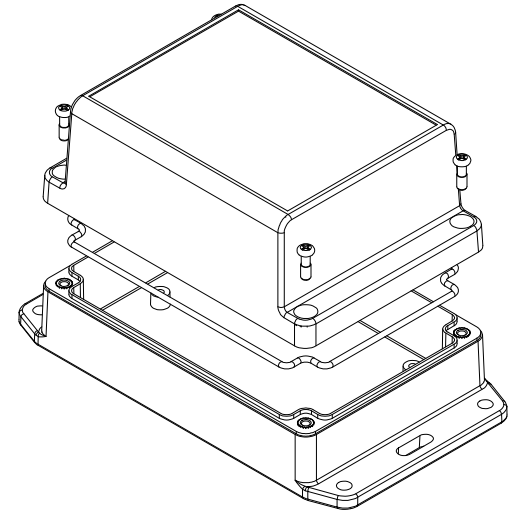

**TOP VIEW**

**END VIEW SECTION A-A**

**SIDE VIEW SECTION B-B**

**BOTTOM BOX**

**INSIDE LID**

ACCEPTS M3 SELF-TAPPING SCREW

**INSIDE BOX**

Dimensions:  
mm  
[inches]

<b>NOTE</b>	
Purchased assembly includes box, lid, string gasket, 4 PCB screws, and 4 lid screws.	
Recommended Torque : (43-50) Ozf.in / (30-35) cN.m	
<b>RP Enclosure</b>	
General Purpose ABS Light Grey (UL94 HB)	RP1145BF
General Purpose ABS Light Grey with Polycarbonate Clear Lid (UL94 HB)	RP1145CBF
Polycarbonate Off-White (UL94-V2)	RP1140BF
Polycarbonate Off-White with Clear Lid (UL94-V2)	RP1140CBF
<b>ACCESSORIES</b>	
Lid Screw (M3.5-0.6 X 10mm) (50 Pkg)	SC619-50
PCB Screw (M3 X 6mm Self-tapping) (50 Pkg)	SC622-50
General Purpose ABS Black Inner Panel 3mm Thick	STC113
Metal Inner Panel 1mm Thick	STA113
String Gasket EPDM Grey (2 Pkg)	RP113GASKET