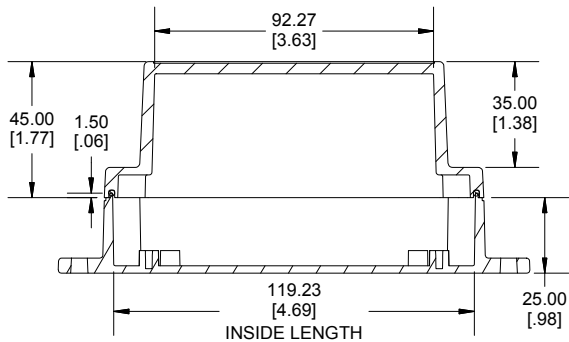

**TOP VIEW**

**END VIEW SECTION A-A**

**SIDE VIEW SECTION B-B**

**BOTTOM BOX**

**INSIDE LID**

ACCEPTS M3 SELF-TAPPING SCREW

**INSIDE BOX**

Dimensions:  
mm  
[inches]

<b>NOTE</b>	
Purchased assembly includes box, lid, string gasket, 4 PCB screws, and 4 lid screws.	
Recommended Torque : (43-50) Ozf.in / (30-35) cN.m	
<b>RP Enclosure</b>	
General Purpose ABS Light Grey (UL94 HB)	RP1145BF
General Purpose ABS Light Grey with Polycarbonate Clear Lid (UL94 HB)	RP1145CBF
Polycarbonate Off-White (UL94-V2)	RP1140BF
Polycarbonate Off-White with Clear Lid (UL94-V2)	RP1140CBF
<b>ACCESSORIES</b>	
Lid Screw (M3.5-0.6 X 10mm) (50 Pkg)	SC619-50
PCB Screw (M3 X 6mm Self-tapping) (50 Pkg)	SC622-50
General Purpose ABS Black Inner Panel 3mm Thick	STC113
Metal Inner Panel 1mm Thick	STA113
String Gasket EPDM Grey (2 Pkg)	RP113GASKET