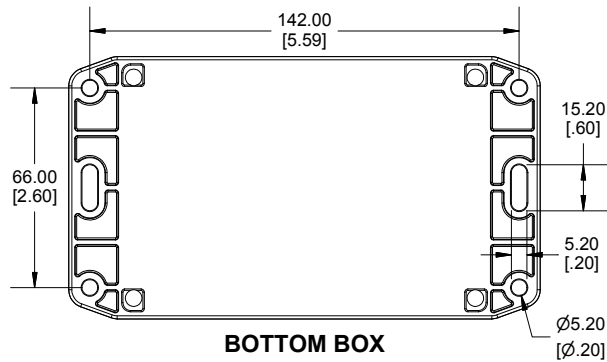

**TOP VIEW**

**END VIEW SECTION A-A**

**SIDE VIEW SECTION B-B**

**BOTTOM BOX**

**INSIDE LID**

ACCEPTS M3 SELF-TAPPING SCREW

**INSIDE BOX**

Dimensions:  
mm  
[inches]

<b>NOTE</b>	
Purchased assembly includes box, lid, string gasket, 4 PCB screws, and 4 lid screws.	
Recommended Torque : (43-50) Ozf.in / (30-35) cN.m	
<b>RP Enclosure</b>	
General Purpose ABS Light Grey (UL94 HB)	RP1145BF
General Purpose ABS Light Grey with Polycarbonate Clear Lid (UL94 HB)	RP1145CBF
Polycarbonate Off-White (UL94-V2)	RP1140BF
Polycarbonate Off-White with Clear Lid (UL94-V2)	RP1140CBF
<b>ACCESSORIES</b>	
Lid Screw (M3.5-0.6 X 10mm) (50 Pkg)	SC619-50
PCB Screw (M3 X 6mm Self-tapping) (50 Pkg)	SC622-50
General Purpose ABS Black Inner Panel 3mm Thick	STC113
Metal Inner Panel 1mm Thick	STA113
String Gasket EPDM Grey (2 Pkg)	RP113GASKET