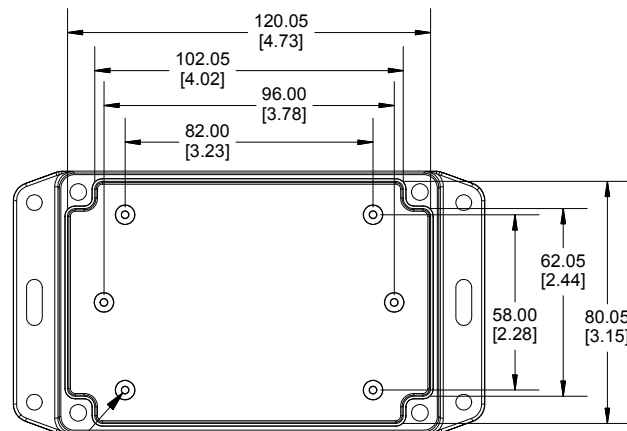

**TOP VIEW**

**END VIEW SECTION A-A**

**SIDE VIEW SECTION B-B**

**BOTTOM BOX**

**INSIDE LID**

ACCEPTS M3 SELF-TAPPING SCREW

**INSIDE BOX**

Dimensions:  
mm  
[inches]

<b>NOTE</b>	
Purchased assembly includes box, lid, string gasket, 4 PCB screws, and 4 lid screws.	
Recommended Torque : (43-50) Ozf.in / (30-35) cN.m	
<b>RP Enclosure</b>	
General Purpose ABS Light Grey (UL94 HB)	RP1145BF
General Purpose ABS Light Grey with Polycarbonate Clear Lid (UL94 HB)	RP1145CBF
Polycarbonate Off-White (UL94-V2)	RP1140BF
Polycarbonate Off-White with Clear Lid (UL94-V2)	RP1140CBF
<b>ACCESSORIES</b>	
Lid Screw (M3.5-0.6 X 10mm) (50 Pkg)	SC619-50
PCB Screw (M3 X 6mm Self-tapping) (50 Pkg)	SC622-50
General Purpose ABS Black Inner Panel 3mm Thick	STC113
Metal Inner Panel 1mm Thick	STA113
String Gasket EPDM Grey (2 Pkg)	RP113GASKET