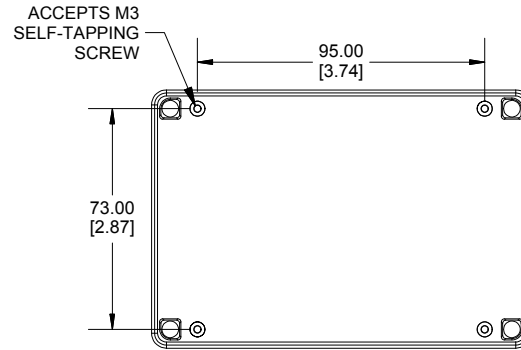

TOP VIEW

END VIEW SECTION A-A

SIDE VIEW SECTION B-B

MOUNTING HOLES

INSIDE LID

ACCEPTS M3 SELF-TAPPING SCREW

INSIDE BOX

Dimensions:
mm
[inches]

NOTE

Purchased assembly includes box, lid, string gasket, 4 PCB screws, and 4 lid screws.

Recommended Torque : (43-50) Ozf.in / (30-35) cN.m

RP Enclosure

General Purpose ABS Light Grey (UL94 HB)	RP1145
General Purpose ABS Light Grey with Polycarbonate Clear Lid (UL94 HB)	RP1145C
Polycarbonate Off-White (UL94-V2)	RP1140
Polycarbonate Off-White with Clear Lid (UL94-V2)	RP1140C

ACCESSORIES

Lid Screw (M3.5-0.6 X 10mm) (50 Pkg)	SC619-50
PCB Screw (M3 X 6mm Self-tapping) (50 Pkg)	SC622-50
General Purpose ABS Black Inner Panel 3mm Thick	STC113
Metal Inner Panel 1mm Thick	STA113
String Gasket EPDM Grey (2 Pkg)	RP113GASKET