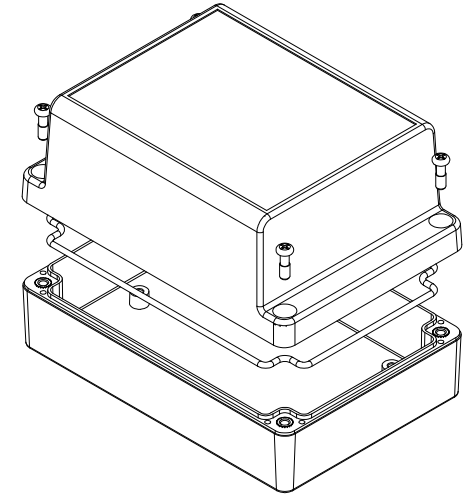

TOP VIEW

END VIEW SECTION A-A

SIDE VIEW SECTION B-B

MOUNTING HOLES

INSIDE LID

ACCEPTS M3 SELF-TAPPING SCREW

INSIDE BOX

Dimensions:
mm
[inches]

NOTE

Purchased assembly includes box, lid, string gasket, 4 PCB screws, and 4 lid screws.

Recommended Torque : (43-50) Ozf.in / (30-35) cN.m

RP Enclosure

General Purpose ABS Light Grey (UL94 HB)	RP1145
General Purpose ABS Light Grey with Polycarbonate Clear Lid (UL94 HB)	RP1145C
Polycarbonate Off-White (UL94-V2)	RP1140
Polycarbonate Off-White with Clear Lid (UL94-V2)	RP1140C

ACCESSORIES

Lid Screw (M3.5-0.6 X 10mm) (50 Pkg)	SC619-50
PCB Screw (M3 X 6mm Self-tapping) (50 Pkg)	SC622-50
General Purpose ABS Black Inner Panel 3mm Thick	STC113
Metal Inner Panel 1mm Thick	STA113
String Gasket EPDM Grey (2 Pkg)	RP113GASKET