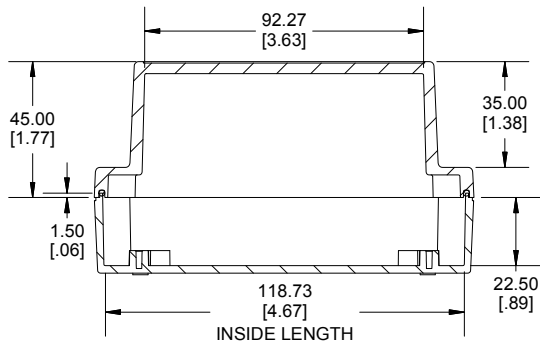

TOP VIEW

END VIEW SECTION A-A

SIDE VIEW SECTION B-B

MOUNTING HOLES

INSIDE LID

ACCEPTS M3 SELF-TAPPING SCREW

INSIDE BOX

Dimensions:
mm
[inches]

NOTE

Purchased assembly includes box, lid, string gasket, 4 PCB screws, and 4 lid screws.

Recommended Torque : (43-50) Ozf.in / (30-35) cN.m

RP Enclosure

General Purpose ABS Light Grey (UL94 HB)	RP1145
General Purpose ABS Light Grey with Polycarbonate Clear Lid (UL94 HB)	RP1145C
Polycarbonate Off-White (UL94-V2)	RP1140
Polycarbonate Off-White with Clear Lid (UL94-V2)	RP1140C