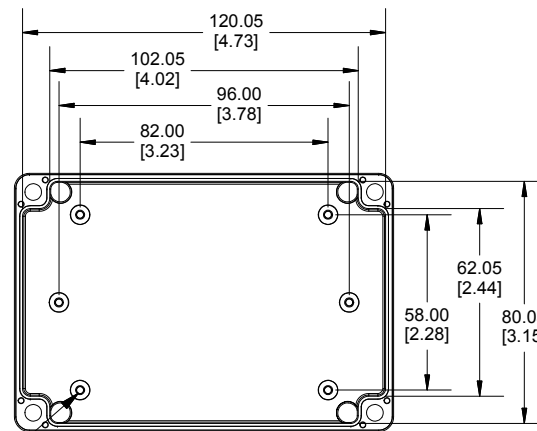

TOP VIEW

END VIEW SECTION A-A

SIDE VIEW SECTION B-B

MOUNTING HOLES

INSIDE LID

ACCEPTS M3 SELF-TAPPING SCREW

INSIDE BOX

Dimensions:
mm
[inches]

NOTE

Purchased assembly includes box, lid, string gasket, 4 PCB screws, and 4 lid screws.

Recommended Torque : (43-50) Ozf.in / (30-35) cN.m

RP Enclosure

General Purpose ABS Light Grey (UL94 HB)	RP1145
General Purpose ABS Light Grey with Polycarbonate Clear Lid (UL94 HB)	RP1145C
Polycarbonate Off-White (UL94-V2)	RP1140
Polycarbonate Off-White with Clear Lid (UL94-V2)	RP1140C

ACCESSORIES

Lid Screw (M3.5-0.6 X 10mm) (50 Pkg)	SC619-50
PCB Screw (M3 X 6mm Self-tapping) (50 Pkg)	SC622-50
General Purpose ABS Black Inner Panel 3mm Thick	STC113
Metal Inner Panel 1mm Thick	STA113
String Gasket EPDM Grey (2 Pkg)	RP113GASKET