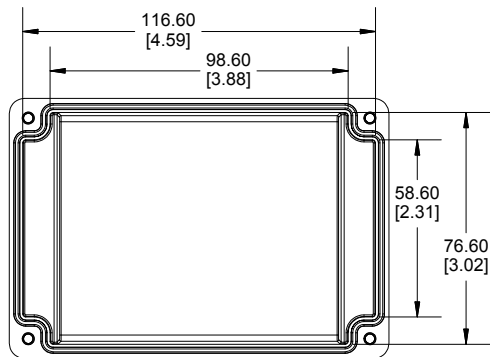

TOP VIEW

END VIEW SECTION A-A

SIDE VIEW SECTION B-B

MOUNTING HOLES

INSIDE LID

ACCEPTS M3 SELF-TAPPING SCREW

INSIDE BOX

Dimensions:
mm
[inches]

NOTE

Purchased assembly includes box, lid, string gasket, 4 PCB screws, and 4 lid screws.

Recommended Torque : (43-50) Ozf.in / (30-35) cN.m

RP Enclosure

General Purpose ABS Light Grey (UL94 HB)	RP1145
General Purpose ABS Light Grey with Polycarbonate Clear Lid (UL94 HB)	RP1145C
Polycarbonate Off-White (UL94-V2)	RP1140
Polycarbonate Off-White with Clear Lid (UL94-V2)	RP1140C

ACCESSORIES

Lid Screw (M3.5-0.6 X 10mm) (50 Pkg)	SC619-50
PCB Screw (M3 X 6mm Self-tapping) (50 Pkg)	SC622-50
General Purpose ABS Black Inner Panel 3mm Thick	STC113
Metal Inner Panel 1mm Thick	STA113
String Gasket EPDM Grey (2 Pkg)	RP113GASKET