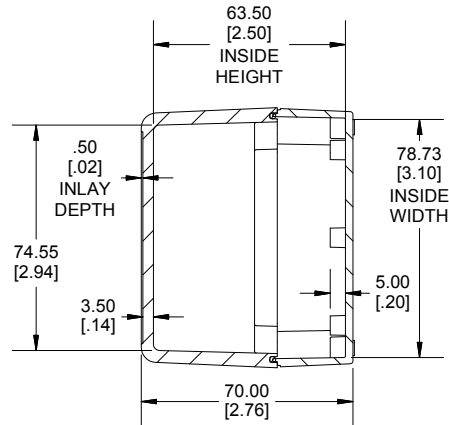

TOP VIEW

END VIEW SECTION A-A

SIDE VIEW SECTION B-B

MOUNTING HOLES

INSIDE LID

ACCEPTS M3 SELF-TAPPING SCREW

INSIDE BOX

Dimensions:
mm
[inches]

NOTE

Purchased assembly includes box, lid, string gasket, 4 PCB screws, and 4 lid screws.

Recommended Torque : (43-50) Ozf.in / (30-35) cN.m

RP Enclosure

General Purpose ABS Light Grey (UL94 HB)	RP1145
General Purpose ABS Light Grey with Polycarbonate Clear Lid (UL94 HB)	RP1145C
Polycarbonate Off-White (UL94-V2)	RP1140
Polycarbonate Off-White with Clear Lid (UL94-V2)	RP1140C

ACCESSORIES

Lid Screw (M3.5-0.6 X 10mm) (50 Pkg)	SC619-50
PCB Screw (M3 X 6mm Self-tapping) (50 Pkg)	SC622-50
General Purpose ABS Black Inner Panel 3mm Thick	STC113
Metal Inner Panel 1mm Thick	STA113
String Gasket EPDM Grey (2 Pkg)	RP113GASKET