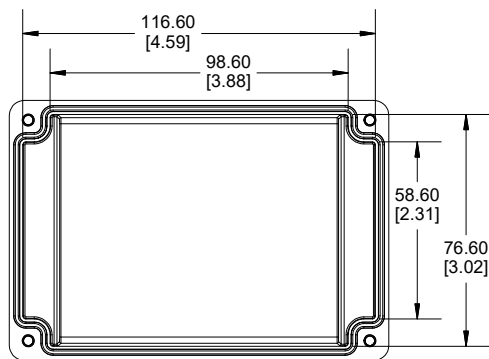

TOP VIEW

END VIEW SECTION A-A

SIDE VIEW SECTION B-B

BOTTOM BOX

INSIDE LID

ACCEPTS M3 SELF-TAPPING SCREW

INSIDE BOX

Dimensions:
mm
[inches]

NOTE	
Purchased assembly includes box, lid, string gasket, 4 PCB screws, and 4 lid screws.	
Recommended Torque : (43-50) Ozf.in / (30-35) cN.m	
RP Enclosure	
General Purpose ABS Light Grey (UL94 HB)	RP1145BF
General Purpose ABS Light Grey with Polycarbonate Clear Lid (UL94 HB)	RP1145CBF
Polycarbonate Off-White (UL94-V2)	RP1140BF
Polycarbonate Off-White with Clear Lid (UL94-V2)	RP1140CBF
ACCESSORIES	
Lid Screw (M3.5-0.6 X 10mm) (50 Pkg)	SC619-50
PCB Screw (M3 X 6mm Self-tapping) (50 Pkg)	SC622-50
General Purpose ABS Black Inner Panel 3mm Thick	STC113
Metal Inner Panel 1mm Thick	STA113
String Gasket EPDM Grey (2 Pkg)	RP113GASKET