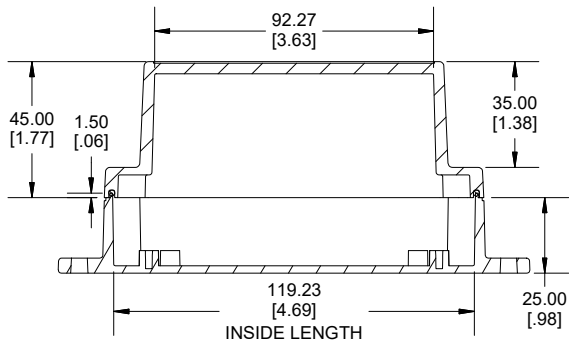

TOP VIEW

END VIEW SECTION A-A

SIDE VIEW SECTION B-B

BOTTOM BOX

INSIDE LID

ACCEPTS M3 SELF-TAPPING SCREW

INSIDE BOX

Dimensions:
mm
[inches]

NOTE	
Purchased assembly includes box, lid, string gasket, 4 PCB screws, and 4 lid screws.	
Recommended Torque : (43-50) Ozf.in / (30-35) cN.m	
RP Enclosure	
General Purpose ABS Light Grey (UL94 HB)	RP1145BF
General Purpose ABS Light Grey with Polycarbonate Clear Lid (UL94 HB)	RP1145CBF
Polycarbonate Off-White (UL94-V2)	RP1140BF
Polycarbonate Off-White with Clear Lid (UL94-V2)	RP1140CBF
ACCESSORIES	
Lid Screw (M3.5-0.6 X 10mm) (50 Pkg)	SC619-50
PCB Screw (M3 X 6mm Self-tapping) (50 Pkg)	SC622-50
General Purpose ABS Black Inner Panel 3mm Thick	STC113
Metal Inner Panel 1mm Thick	STA113
String Gasket EPDM Grey (2 Pkg)	RP113GASKET