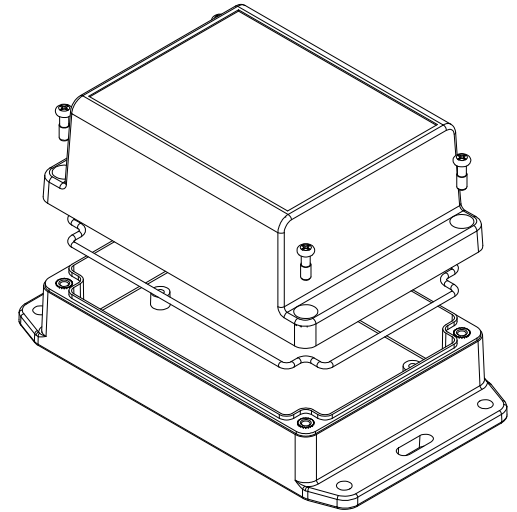

TOP VIEW

END VIEW SECTION A-A

SIDE VIEW SECTION B-B

BOTTOM BOX

INSIDE LID

ACCEPTS M3 SELF-TAPPING SCREW

INSIDE BOX

Dimensions:
mm
[inches]

NOTE	
Purchased assembly includes box, lid, string gasket, 4 PCB screws, and 4 lid screws.	
Recommended Torque : (43-50) Ozf.in / (30-35) cN.m	
RP Enclosure	
General Purpose ABS Light Grey (UL94 HB)	RP1145BF
General Purpose ABS Light Grey with Polycarbonate Clear Lid (UL94 HB)	RP1145CBF
Polycarbonate Off-White (UL94-V2)	RP1140BF
Polycarbonate Off-White with Clear Lid (UL94-V2)	RP1140CBF
ACCESSORIES	
Lid Screw (M3.5-0.6 X 10mm) (50 Pkg)	SC619-50
PCB Screw (M3 X 6mm Self-tapping) (50 Pkg)	SC622-50
General Purpose ABS Black Inner Panel 3mm Thick	STC113
Metal Inner Panel 1mm Thick	STA113
String Gasket EPDM Grey (2 Pkg)	RP113GASKET