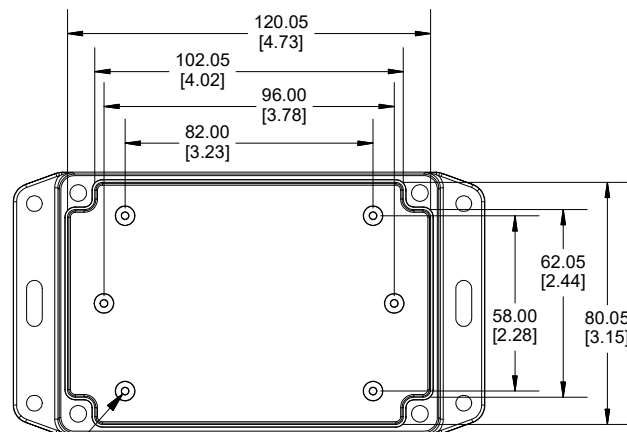

TOP VIEW

END VIEW SECTION A-A

SIDE VIEW SECTION B-B

BOTTOM BOX

INSIDE LID

ACCEPTS M3 SELF-TAPPING SCREW

INSIDE BOX

Dimensions:
mm
[inches]

NOTE	
Purchased assembly includes box, lid, string gasket, 4 PCB screws, and 4 lid screws.	
Recommended Torque : (43-50) Ozf.in / (30-35) cN.m	
RP Enclosure	
General Purpose ABS Light Grey (UL94 HB)	RP1145BF
General Purpose ABS Light Grey with Polycarbonate Clear Lid (UL94 HB)	RP1145CBF
Polycarbonate Off-White (UL94-V2)	RP1140BF
Polycarbonate Off-White with Clear Lid (UL94-V2)	RP1140CBF
ACCESSORIES	
Lid Screw (M3.5-0.6 X 10mm) (50 Pkg)	SC619-50
PCB Screw (M3 X 6mm Self-tapping) (50 Pkg)	SC622-50
General Purpose ABS Black Inner Panel 3mm Thick	STC113
Metal Inner Panel 1mm Thick	STA113
String Gasket EPDM Grey (2 Pkg)	RP113GASKET