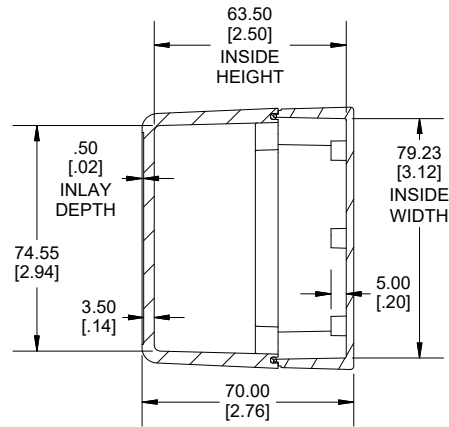

TOP VIEW

END VIEW SECTION A-A

SIDE VIEW SECTION B-B

BOTTOM BOX

INSIDE LID

ACCEPTS M3 SELF-TAPPING SCREW

INSIDE BOX

Dimensions:
mm
[inches]

NOTE	
Purchased assembly includes box, lid, string gasket, 4 PCB screws, and 4 lid screws.	
Recommended Torque : (43-50) Ozf.in / (30-35) cN.m	
RP Enclosure	
General Purpose ABS Light Grey (UL94 HB)	RP1145BF
General Purpose ABS Light Grey with Polycarbonate Clear Lid (UL94 HB)	RP1145CBF
Polycarbonate Off-White (UL94-V2)	RP1140BF
Polycarbonate Off-White with Clear Lid (UL94-V2)	RP1140CBF
ACCESSORIES	
Lid Screw (M3.5-0.6 X 10mm) (50 Pkg)	SC619-50
PCB Screw (M3 X 6mm Self-tapping) (50 Pkg)	SC622-50
General Purpose ABS Black Inner Panel 3mm Thick	STC113
Metal Inner Panel 1mm Thick	STA113
String Gasket EPDM Grey (2 Pkg)	RP113GASKET