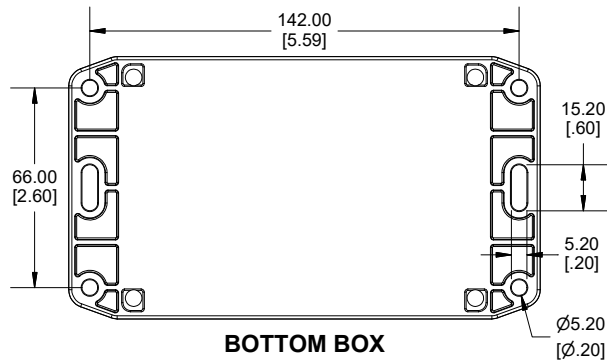

TOP VIEW

END VIEW SECTION A-A

SIDE VIEW SECTION B-B

BOTTOM BOX

INSIDE LID

ACCEPTS M3 SELF-TAPPING SCREW

INSIDE BOX

Dimensions:
mm
[inches]

NOTE	
Purchased assembly includes box, lid, string gasket, 4 PCB screws, and 4 lid screws.	
Recommended Torque : (43-50) Ozf.in / (30-35) cN.m	
RP Enclosure	
General Purpose ABS Light Grey (UL94 HB)	RP1145BF
General Purpose ABS Light Grey with Polycarbonate Clear Lid (UL94 HB)	RP1145CBF
Polycarbonate Off-White (UL94-V2)	RP1140BF
Polycarbonate Off-White with Clear Lid (UL94-V2)	RP1140CBF
ACCESSORIES	
Lid Screw (M3.5-0.6 X 10mm) (50 Pkg)	SC619-50
PCB Screw (M3 X 6mm Self-tapping) (50 Pkg)	SC622-50
General Purpose ABS Black Inner Panel 3mm Thick	STC113
Metal Inner Panel 1mm Thick	STA113
String Gasket EPDM Grey (2 Pkg)	RP113GASKET