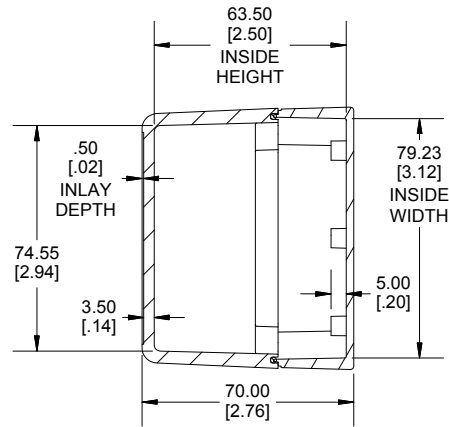

TOP VIEW

END VIEW SECTION A-A

SIDE VIEW SECTION B-B

BOTTOM BOX

INSIDE LID

ACCEPTS M3 SELF-TAPPING SCREW

INSIDE BOX

Dimensions:
mm
[inches]

NOTE	
Purchased assembly includes box, lid, string gasket, 4 PCB screws, and 4 lid screws.	
Recommended Torque : (43-50) Ozf.in / (30-35) cN.m	
RP Enclosure	
General Purpose ABS Light Grey (UL94 HB)	RP1145BF
General Purpose ABS Light Grey with Polycarbonate Clear Lid (UL94 HB)	RP1145CBF
Polycarbonate Off-White (UL94-V2)	RP1140BF
Polycarbonate Off-White with Clear Lid (UL94-V2)	RP1140CBF
ACCESSORIES	
Lid Screw (M3.5-0.6 X 10mm) (50 Pkg)	SC619-50
PCB Screw (M3 X 6mm Self-tapping) (50 Pkg)	SC622-50
General Purpose ABS Black Inner Panel 3mm Thick	STC113
Metal Inner Panel 1mm Thick	STA113
String Gasket EPDM Grey (2 Pkg)	RP113GASKET