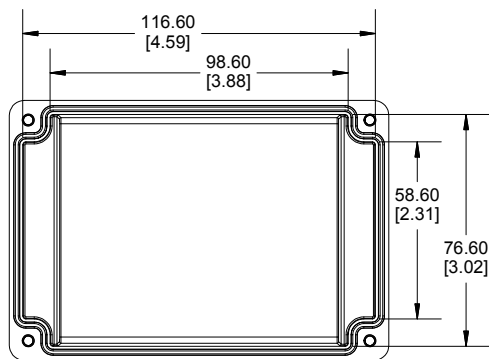

TOP VIEW

END VIEW SECTION A-A

SIDE VIEW SECTION B-B

BOTTOM BOX

INSIDE LID

ACCEPTS M3 SELF-TAPPING SCREW

INSIDE BOX

Dimensions:
mm
[inches]

NOTE	
Purchased assembly includes box, lid, string gasket, 4 PCB screws, and 4 lid screws.	
Recommended Torque : (43-50) Ozf.in / (30-35) cN.m	
RP Enclosure	
General Purpose ABS Light Grey (UL94 HB)	RP1145BF
General Purpose ABS Light Grey with Polycarbonate Clear Lid (UL94 HB)	RP1145CBF
Polycarbonate Off-White (UL94-V2)	RP1140BF
Polycarbonate Off-White with Clear Lid (UL94-V2)	RP1140CBF
ACCESSORIES	
Lid Screw (M3.5-0.6 X 10mm) (50 Pkg)	SC619-50
PCB Screw (M3 X 6mm Self-tapping) (50 Pkg)	SC622-50
General Purpose ABS Black Inner Panel 3mm Thick	STC113
Metal Inner Panel 1mm Thick	STA113
String Gasket EPDM Grey (2 Pkg)	RP113GASKET