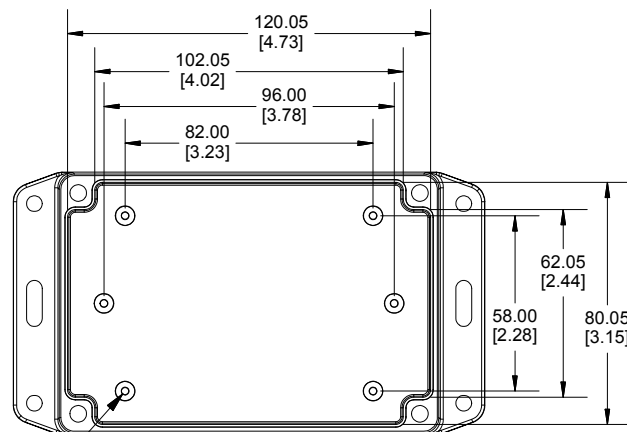

TOP VIEW

END VIEW SECTION A-A

SIDE VIEW SECTION B-B

BOTTOM BOX

INSIDE LID

ACCEPTS M3 SELF-TAPPING SCREW

INSIDE BOX

Dimensions:
mm
[inches]

NOTE	
Purchased assembly includes box, lid, string gasket, 4 PCB screws, and 4 lid screws.	
Recommended Torque : (43-50) Ozf.in / (30-35) cN.m	
RP Enclosure	
General Purpose ABS Light Grey (UL94 HB)	RP1145BF
General Purpose ABS Light Grey with Polycarbonate Clear Lid (UL94 HB)	RP1145CBF
Polycarbonate Off-White (UL94-V2)	RP1140BF
Polycarbonate Off-White with Clear Lid (UL94-V2)	RP1140CBF
ACCESSORIES	
Lid Screw (M3.5-0.6 X 10mm) (50 Pkg)	SC619-50
PCB Screw (M3 X 6mm Self-tapping) (50 Pkg)	SC622-50
General Purpose ABS Black Inner Panel 3mm Thick	STC113
Metal Inner Panel 1mm Thick	STA113
String Gasket EPDM Grey (2 Pkg)	RP113GASKET