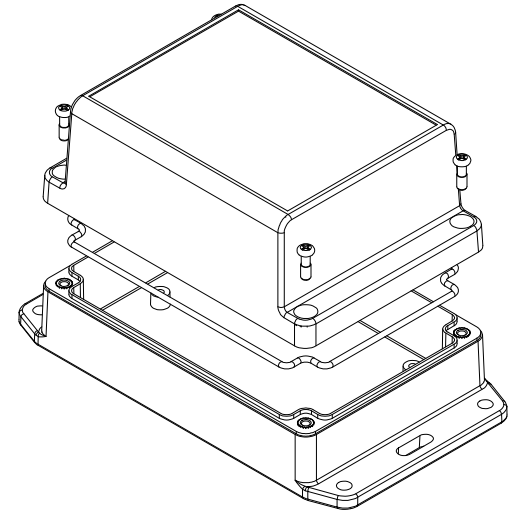

TOP VIEW

END VIEW SECTION A-A

SIDE VIEW SECTION B-B

BOTTOM BOX

INSIDE LID

ACCEPTS M3 SELF-TAPPING SCREW

INSIDE BOX

Dimensions:
mm
[inches]

NOTE	
Purchased assembly includes box, lid, string gasket, 4 PCB screws, and 4 lid screws.	
Recommended Torque : (43-50) Ozf.in / (30-35) cN.m	
RP Enclosure	
General Purpose ABS Light Grey (UL94 HB)	RP1145BF
General Purpose ABS Light Grey with Polycarbonate Clear Lid (UL94 HB)	RP1145CBF
Polycarbonate Off-White (UL94-V2)	RP1140BF
Polycarbonate Off-White with Clear Lid (UL94-V2)	RP1140CBF
ACCESSORIES	
Lid Screw (M3.5-0.6 X 10mm) (50 Pkg)	SC619-50
PCB Screw (M3 X 6mm Self-tapping) (50 Pkg)	SC622-50
General Purpose ABS Black Inner Panel 3mm Thick	STC113
Metal Inner Panel 1mm Thick	STA113
String Gasket EPDM Grey (2 Pkg)	RP113GASKET