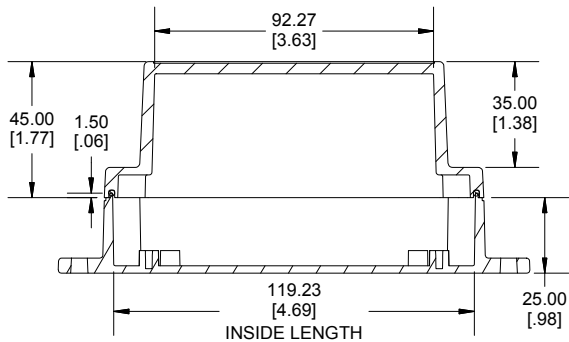

TOP VIEW

END VIEW SECTION A-A

SIDE VIEW SECTION B-B

BOTTOM BOX

INSIDE LID

ACCEPTS M3 SELF-TAPPING SCREW

INSIDE BOX

Dimensions:
mm
[inches]

NOTE	
Purchased assembly includes box, lid, string gasket, 4 PCB screws, and 4 lid screws.	
Recommended Torque : (43-50) Ozf.in / (30-35) cN.m	
RP Enclosure	
General Purpose ABS Light Grey (UL94 HB)	RP1145BF
General Purpose ABS Light Grey with Polycarbonate Clear Lid (UL94 HB)	RP1145CBF
Polycarbonate Off-White (UL94-V2)	RP1140BF
Polycarbonate Off-White with Clear Lid (UL94-V2)	RP1140CBF
ACCESSORIES	
Lid Screw (M3.5-0.6 X 10mm) (50 Pkg)	SC619-50
PCB Screw (M3 X 6mm Self-tapping) (50 Pkg)	SC622-50
General Purpose ABS Black Inner Panel 3mm Thick	STC113
Metal Inner Panel 1mm Thick	STA113
String Gasket EPDM Grey (2 Pkg)	RP113GASKET