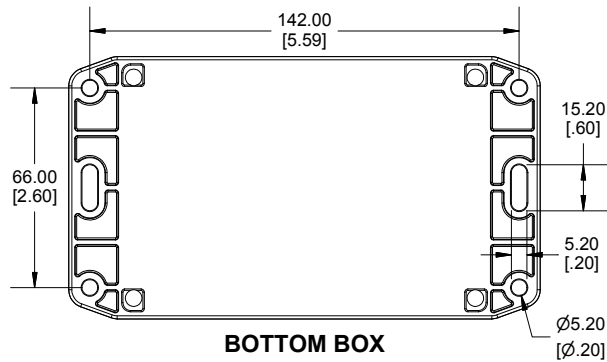

TOP VIEW

END VIEW SECTION A-A

SIDE VIEW SECTION B-B

BOTTOM BOX

INSIDE LID

ACCEPTS M3 SELF-TAPPING SCREW

INSIDE BOX

Dimensions:
mm
[inches]

NOTE	
Purchased assembly includes box, lid, string gasket, 4 PCB screws, and 4 lid screws.	
Recommended Torque : (43-50) Ozf.in / (30-35) cN.m	
RP Enclosure	
General Purpose ABS Light Grey (UL94 HB)	RP1145BF
General Purpose ABS Light Grey with Polycarbonate Clear Lid (UL94 HB)	RP1145CBF
Polycarbonate Off-White (UL94-V2)	RP1140BF
Polycarbonate Off-White with Clear Lid (UL94-V2)	RP1140CBF
ACCESSORIES	
Lid Screw (M3.5-0.6 X 10mm) (50 Pkg)	SC619-50
PCB Screw (M3 X 6mm Self-tapping) (50 Pkg)	SC622-50
General Purpose ABS Black Inner Panel 3mm Thick	STC113
Metal Inner Panel 1mm Thick	STA113
String Gasket EPDM Grey (2 Pkg)	RP113GASKET