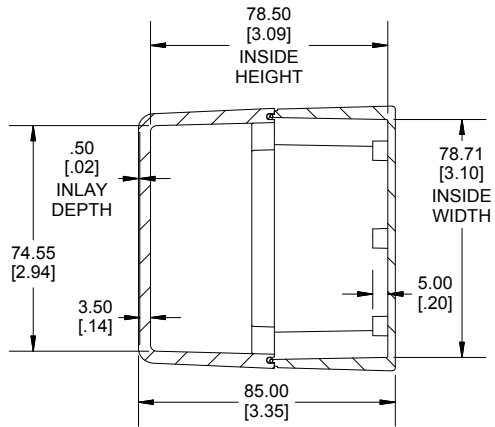

TOP VIEW

**END VIEW
SECTION A-A**

**SIDE VIEW
SECTION B-B**

BOTTOM BOX

INSIDE LID

INSIDE BOX

ACCEPTS M3
SELF-TAPPING
SCREW

Dimensions:
mm
[inches]

NOTE

Purchased assembly includes box, lid, string gasket, 4 PCB screws, and 4 lid screws.

Recommended Torque : (43-50) Ozf.in / (30-35) cN.m

RP Enclosure

General Purpose ABS Light Grey (UL94 HB)	RP1155BF
General Purpose ABS Light Grey with Polycarbonate Clear Lid (UL94 HB)	RP1155CBF
Polycarbonate Off-White (UL94-V2)	RP1150BF
Polycarbonate Off-White with Clear Lid (UL94-V2)	RP1150CBF