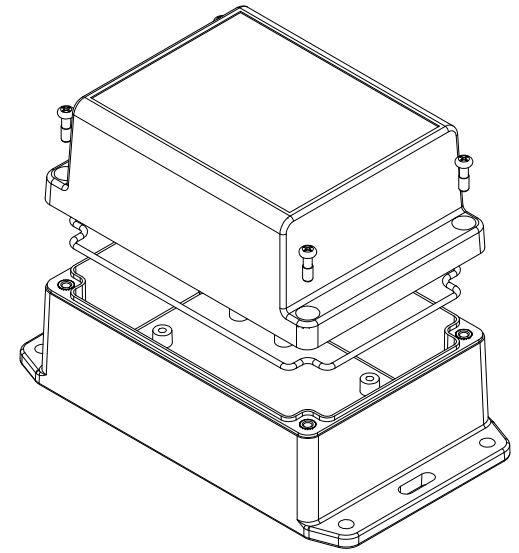

TOP VIEW

**END VIEW
SECTION A-A**

**SIDE VIEW
SECTION B-B**

BOTTOM BOX

INSIDE LID

INSIDE BOX

ACCEPTS M3
SELF-TAPPING
SCREW

Dimensions:
mm
[inches]

NOTE

Purchased assembly includes box, lid, string gasket, 4 PCB screws, and 4 lid screws.

Recommended Torque : (43-50) Ozf.in / (30-35) cN.m

RP Enclosure

General Purpose ABS Light Grey (UL94 HB)	RP1155BF
General Purpose ABS Light Grey with Polycarbonate Clear Lid (UL94 HB)	RP1155CBF
Polycarbonate Off-White (UL94-V2)	RP1150BF
Polycarbonate Off-White with Clear Lid (UL94-V2)	RP1150CBF

ACCESSORIES

Lid Screw (M3.5-0.6 X 10mm) (50 Pkg)	SC619-50
PCB Screw (M3 X 6mm Self-tapping) (50 Pkg)	SC622-50
General Purpose ABS Black Inner Panel 3mm Thick	STC113
Metal Inner Panel 1mm Thick	STA113
String Gasket EPDM Grey (2 Pkg)	RP113GASKET