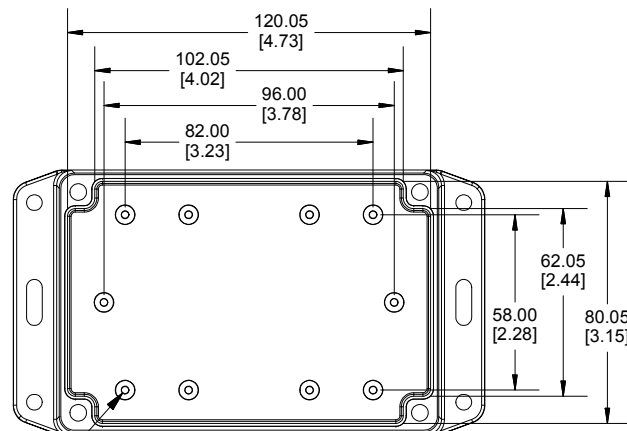

TOP VIEW

**END VIEW
SECTION A-A**

**SIDE VIEW
SECTION B-B**

BOTTOM BOX

INSIDE LID

INSIDE BOX

ACCEPTS M3
SELF-TAPPING
SCREW

Dimensions:
mm
[inches]

NOTE

Purchased assembly includes box, lid, string gasket, 4 PCB screws, and 4 lid screws.

Recommended Torque : (43-50) Ozf.in / (30-35) cN.m

RP Enclosure

General Purpose ABS Light Grey (UL94 HB)	RP1155BF
General Purpose ABS Light Grey with Polycarbonate Clear Lid (UL94 HB)	RP1155CBF
Polycarbonate Off-White (UL94-V2)	RP1150BF
Polycarbonate Off-White with Clear Lid (UL94-V2)	RP1150CBF

ACCESSORIES

Lid Screw (M3.5-0.6 X 10mm) (50 Pkg)	SC619-50
PCB Screw (M3 X 6mm Self-tapping) (50 Pkg)	SC622-50
General Purpose ABS Black Inner Panel 3mm Thick	STC113
Metal Inner Panel 1mm Thick	STA113
String Gasket EPDM Grey (2 Pkg)	RP113GASKET