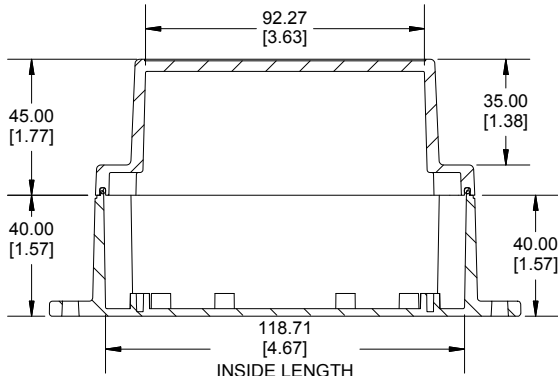

TOP VIEW

**END VIEW
SECTION A-A**

**SIDE VIEW
SECTION B-B**

BOTTOM BOX

INSIDE LID

INSIDE BOX

ACCEPTS M3
SELF-TAPPING
SCREW

Dimensions:
mm
[inches]