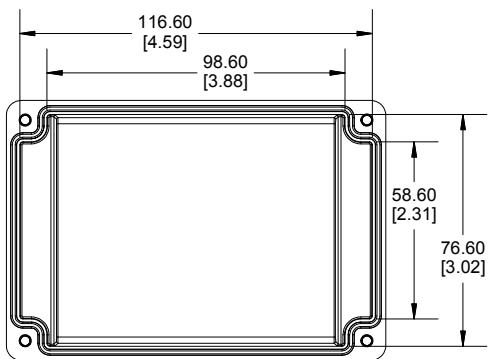

TOP VIEW

**END VIEW
SECTION A-A**

**SIDE VIEW
SECTION B-B**

BOTTOM BOX

INSIDE LID

INSIDE BOX

ACCEPTS M3
SELF-TAPPING
SCREW

Dimensions:
mm
[inches]

NOTE

Purchased assembly includes box, lid, string gasket, 4 PCB screws, and 4 lid screws.

Recommended Torque : (43-50) Ozf.in / (30-35) cN.m

RP Enclosure

General Purpose ABS Light Grey (UL94 HB)	RP1155BF
General Purpose ABS Light Grey with Polycarbonate Clear Lid (UL94 HB)	RP1155CBF
Polycarbonate Off-White (UL94-V2)	RP1150BF
Polycarbonate Off-White with Clear Lid (UL94-V2)	RP1150CBF

ACCESSORIES

Lid Screw (M3.5-0.6 X 10mm) (50 Pkg)	SC619-50
PCB Screw (M3 X 6mm Self-tapping) (50 Pkg)	SC622-50
General Purpose ABS Black Inner Panel 3mm Thick	STC113
Metal Inner Panel 1mm Thick	STA113
String Gasket EPDM Grey (2 Pkg)	RP113GASKET