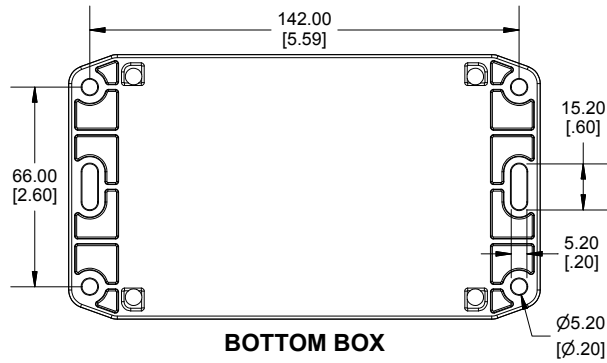

TOP VIEW

**END VIEW
SECTION A-A**

**SIDE VIEW
SECTION B-B**

BOTTOM BOX

INSIDE LID

INSIDE BOX

ACCEPTS M3
SELF-TAPPING
SCREW

Dimensions:
mm
[inches]

NOTE

Purchased assembly includes box, lid, string gasket, 4 PCB screws, and 4 lid screws.

Recommended Torque : (43-50) Ozf.in / (30-35) cN.m

RP Enclosure

General Purpose ABS Light Grey (UL94 HB)	RP1155BF
General Purpose ABS Light Grey with Polycarbonate Clear Lid (UL94 HB)	RP1155CBF
Polycarbonate Off-White (UL94-V2)	RP1150BF
Polycarbonate Off-White with Clear Lid (UL94-V2)	RP1150CBF

ACCESSORIES

Lid Screw (M3.5-0.6 X 10mm) (50 Pkg)	SC619-50
PCB Screw (M3 X 6mm Self-tapping) (50 Pkg)	SC622-50
General Purpose ABS Black Inner Panel 3mm Thick	STC113
Metal Inner Panel 1mm Thick	STA113
String Gasket EPDM Grey (2 Pkg)	RP113GASKET