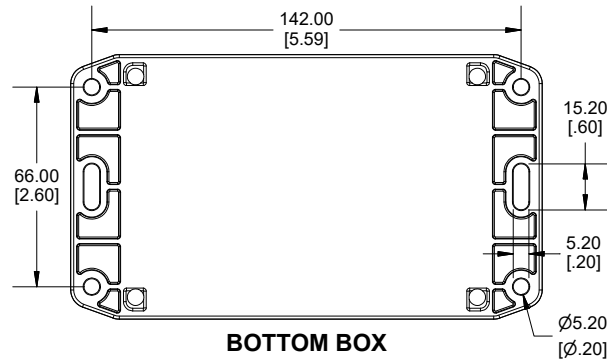

**TOP VIEW**

**END VIEW SECTION A-A**

**SIDE VIEW SECTION B-B**

**BOTTOM BOX**

**INSIDE LID**

ACCEPTS M3 SELF-TAPPING SCREW

**INSIDE BOX**

Dimensions:  
mm  
[inches]

NOTE	
Purchased assembly includes box, lid, string gasket, 4 PCB screws, and 4 lid screws.	
Recommended Torque : (43-50) Ozf.in / (30-35) cN.m	
RP Enclosure	
General Purpose ABS Light Grey (UL94 HB)	RP1155BF
General Purpose ABS Light Grey with Polycarbonate Clear Lid (UL94 HB)	RP1155CBF
Polycarbonate Off-White (UL94-V2)	RP1150BF
Polycarbonate Off-White with Clear Lid (UL94-V2)	RP1150CBF
ACCESSORIES	
Lid Screw (M3.5-0.6 X 10mm) (50 Pkg)	SC619-50
PCB Screw (M3 X 6mm Self-tapping) (50 Pkg)	SC622-50
General Purpose ABS Black Inner Panel 3mm Thick	STC113
Metal Inner Panel 1mm Thick	STA113
String Gasket EPDM Grey (2 Pkg)	RP113GASKET