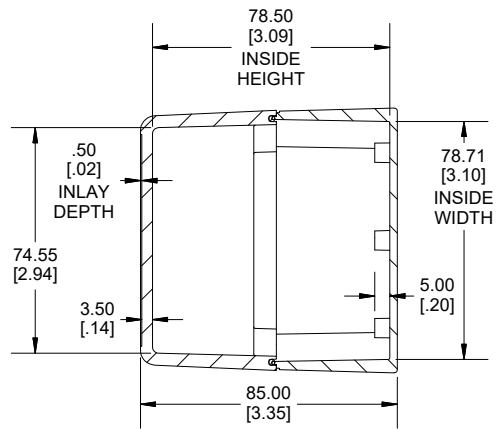

**TOP VIEW**

**END VIEW SECTION A-A**

**SIDE VIEW SECTION B-B**

**BOTTOM BOX**

**INSIDE LID**

ACCEPTS M3 SELF-TAPPING SCREW

**INSIDE BOX**

Dimensions:  
mm  
[inches]

NOTE	
Purchased assembly includes box, lid, string gasket, 4 PCB screws, and 4 lid screws.	
Recommended Torque : (43-50) Ozf.in / (30-35) cN.m	
RP Enclosure	
General Purpose ABS Light Grey (UL94 HB)	RP1155BF
General Purpose ABS Light Grey with Polycarbonate Clear Lid (UL94 HB)	RP1155CBF
Polycarbonate Off-White (UL94-V2)	RP1150BF
Polycarbonate Off-White with Clear Lid (UL94-V2)	RP1150CBF
ACCESSORIES	
Lid Screw (M3.5-0.6 X 10mm) (50 Pkg)	SC619-50
PCB Screw (M3 X 6mm Self-tapping) (50 Pkg)	SC622-50
General Purpose ABS Black Inner Panel 3mm Thick	STC113
Metal Inner Panel 1mm Thick	STA113
String Gasket EPDM Grey (2 Pkg)	RP113GASKET