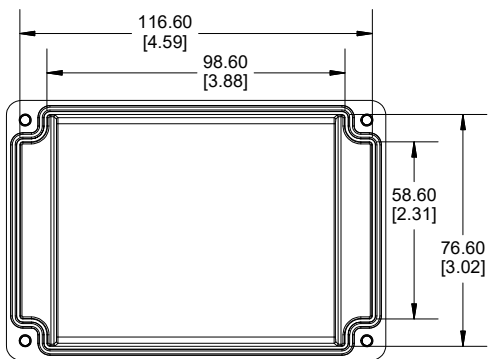

**TOP VIEW**

**END VIEW SECTION A-A**

**SIDE VIEW SECTION B-B**

**BOTTOM BOX**

**INSIDE LID**

ACCEPTS M3 SELF-TAPPING SCREW

**INSIDE BOX**

Dimensions:  
mm  
[inches]

NOTE	
Purchased assembly includes box, lid, string gasket, 4 PCB screws, and 4 lid screws.	
Recommended Torque : (43-50) Ozf.in / (30-35) cN.m	
RP Enclosure	
General Purpose ABS Light Grey (UL94 HB)	RP1155BF
General Purpose ABS Light Grey with Polycarbonate Clear Lid (UL94 HB)	RP1155CBF
Polycarbonate Off-White (UL94-V2)	RP1150BF
Polycarbonate Off-White with Clear Lid (UL94-V2)	RP1150CBF
ACCESSORIES	
Lid Screw (M3.5-0.6 X 10mm) (50 Pkg)	SC619-50
PCB Screw (M3 X 6mm Self-tapping) (50 Pkg)	SC622-50
General Purpose ABS Black Inner Panel 3mm Thick	STC113
Metal Inner Panel 1mm Thick	STA113
String Gasket EPDM Grey (2 Pkg)	RP113GASKET