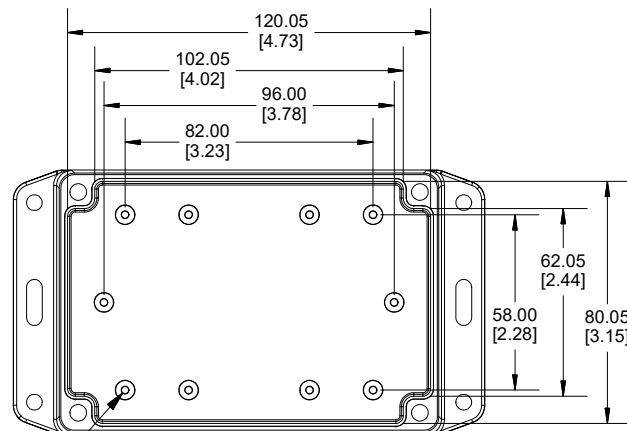

**TOP VIEW**

**END VIEW SECTION A-A**

**SIDE VIEW SECTION B-B**

**BOTTOM BOX**

**INSIDE LID**

ACCEPTS M3 SELF-TAPPING SCREW

**INSIDE BOX**

Dimensions:  
mm  
[inches]

NOTE	
Purchased assembly includes box, lid, string gasket, 4 PCB screws, and 4 lid screws.	
Recommended Torque : (43-50) Ozf.in / (30-35) cN.m	
RP Enclosure	
General Purpose ABS Light Grey (UL94 HB)	RP1155BF
General Purpose ABS Light Grey with Polycarbonate Clear Lid (UL94 HB)	RP1155CBF
Polycarbonate Off-White (UL94-V2)	RP1150BF
Polycarbonate Off-White with Clear Lid (UL94-V2)	RP1150CBF
ACCESSORIES	
Lid Screw (M3.5-0.6 X 10mm) (50 Pkg)	SC619-50
PCB Screw (M3 X 6mm Self-tapping) (50 Pkg)	SC622-50
General Purpose ABS Black Inner Panel 3mm Thick	STC113
Metal Inner Panel 1mm Thick	STA113
String Gasket EPDM Grey (2 Pkg)	RP113GASKET