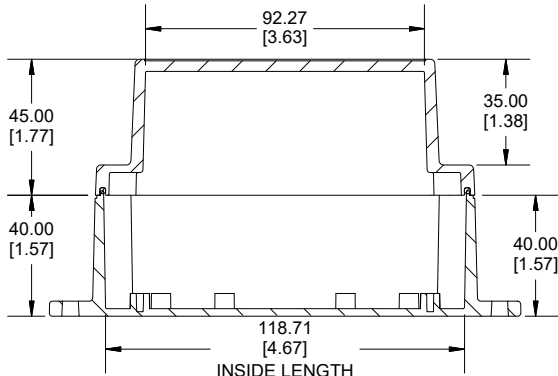

**TOP VIEW**

**END VIEW SECTION A-A**

**SIDE VIEW SECTION B-B**

**BOTTOM BOX**

**INSIDE LID**

ACCEPTS M3 SELF-TAPPING SCREW

**INSIDE BOX**

Dimensions:  
mm  
[inches]

NOTE	
Purchased assembly includes box, lid, string gasket, 4 PCB screws, and 4 lid screws.	
Recommended Torque : (43-50) Ozf.in / (30-35) cN.m	
RP Enclosure	
General Purpose ABS Light Grey (UL94 HB)	RP1155BF
General Purpose ABS Light Grey with Polycarbonate Clear Lid (UL94 HB)	RP1155CBF
Polycarbonate Off-White (UL94-V2)	RP1150BF
Polycarbonate Off-White with Clear Lid (UL94-V2)	RP1150CBF
ACCESSORIES	
Lid Screw (M3.5-0.6 X 10mm) (50 Pkg)	SC619-50
PCB Screw (M3 X 6mm Self-tapping) (50 Pkg)	SC622-50
General Purpose ABS Black Inner Panel 3mm Thick	STC113
Metal Inner Panel 1mm Thick	STA113
String Gasket EPDM Grey (2 Pkg)	RP113GASKET