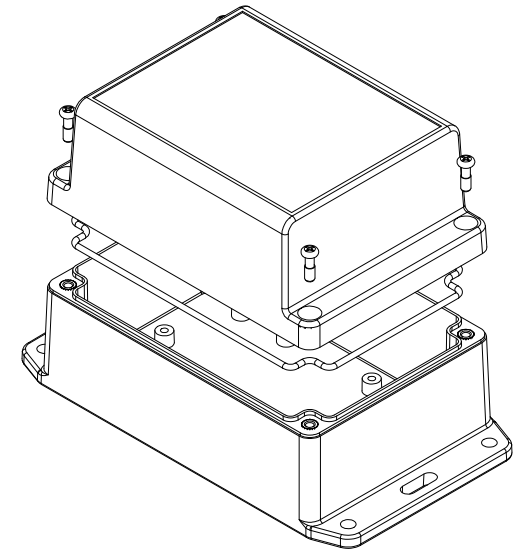

**TOP VIEW**

**END VIEW SECTION A-A**

**SIDE VIEW SECTION B-B**

**BOTTOM BOX**

**INSIDE LID**

ACCEPTS M3 SELF-TAPPING SCREW

**INSIDE BOX**

Dimensions:  
mm  
[inches]

NOTE	
Purchased assembly includes box, lid, string gasket, 4 PCB screws, and 4 lid screws.	
Recommended Torque : (43-50) Ozf.in / (30-35) cN.m	
RP Enclosure	
General Purpose ABS Light Grey (UL94 HB)	RP1155BF
General Purpose ABS Light Grey with Polycarbonate Clear Lid (UL94 HB)	RP1155CBF
Polycarbonate Off-White (UL94-V2)	RP1150BF
Polycarbonate Off-White with Clear Lid (UL94-V2)	RP1150CBF
ACCESSORIES	
Lid Screw (M3.5-0.6 X 10mm) (50 Pkg)	SC619-50
PCB Screw (M3 X 6mm Self-tapping) (50 Pkg)	SC622-50
General Purpose ABS Black Inner Panel 3mm Thick	STC113
Metal Inner Panel 1mm Thick	STA113
String Gasket EPDM Grey (2 Pkg)	RP113GASKET