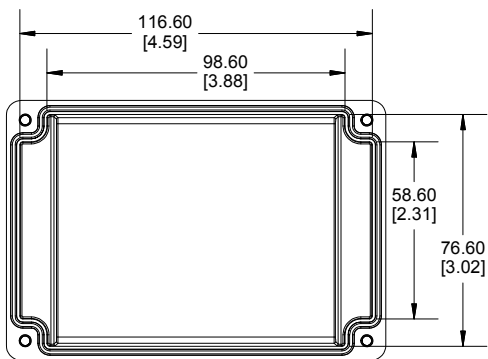

TOP VIEW

**END VIEW
SECTION A-A**

**SIDE VIEW
SECTION B-B**

BOTTOM BOX

INSIDE LID

INSIDE BOX

ACCEPTS M3
SELF-TAPPING
SCREW

Dimensions:
mm
[inches]

NOTE	
Purchased assembly includes box, lid, string gasket, 4 PCB screws, and 4 lid screws.	
Recommended Torque : (43-50) Ozf.in / (30-35) cN.m	
RP Enclosure	
General Purpose ABS Light Grey (UL94 HB)	RP1155BF
General Purpose ABS Light Grey with Polycarbonate Clear Lid (UL94 HB)	RP1155CBF
Polycarbonate Off-White (UL94-V2)	RP1150BF
Polycarbonate Off-White with Clear Lid (UL94-V2)	RP1150CBF
ACCESSORIES	
Lid Screw (M3.5-0.6 X 10mm) (50 Pkg)	SC619-50
PCB Screw (M3 X 6mm Self-tapping) (50 Pkg)	SC622-50
General Purpose ABS Black Inner Panel 3mm Thick	STC113
Metal Inner Panel 1mm Thick	STA113
String Gasket EPDM Grey (2 Pkg)	RP113GASKET