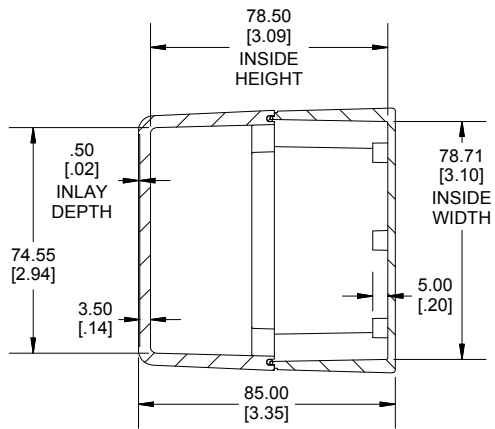

TOP VIEW

**END VIEW
SECTION A-A**

**SIDE VIEW
SECTION B-B**

BOTTOM BOX

INSIDE LID

INSIDE BOX

ACCEPTS M3
SELF-TAPPING
SCREW

Dimensions:
mm
[inches]

NOTE	
Purchased assembly includes box, lid, string gasket, 4 PCB screws, and 4 lid screws.	
Recommended Torque : (43-50) Ozf.in / (30-35) cN.m	
RP Enclosure	
General Purpose ABS Light Grey (UL94 HB)	RP1155BF
General Purpose ABS Light Grey with Polycarbonate Clear Lid (UL94 HB)	RP1155CBF
Polycarbonate Off-White (UL94-V2)	RP1150BF
Polycarbonate Off-White with Clear Lid (UL94-V2)	RP1150CBF
ACCESSORIES	
Lid Screw (M3.5-0.6 X 10mm) (50 Pkg)	SC619-50
PCB Screw (M3 X 6mm Self-tapping) (50 Pkg)	SC622-50
General Purpose ABS Black Inner Panel 3mm Thick	STC113
Metal Inner Panel 1mm Thick	STA113
String Gasket EPDM Grey (2 Pkg)	RP113GASKET