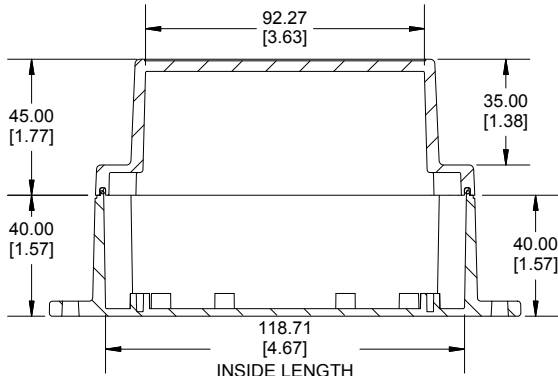

TOP VIEW

**END VIEW
SECTION A-A**

**SIDE VIEW
SECTION B-B**

BOTTOM BOX

INSIDE LID

INSIDE BOX

ACCEPTS M3
SELF-TAPPING
SCREW

Dimensions:
mm
[inches]

NOTE	
Purchased assembly includes box, lid, string gasket, 4 PCB screws, and 4 lid screws.	
Recommended Torque : (43-50) Ozf.in / (30-35) cN.m	
RP Enclosure	
General Purpose ABS Light Grey (UL94 HB)	RP1155BF
General Purpose ABS Light Grey with Polycarbonate Clear Lid (UL94 HB)	RP1155CBF
Polycarbonate Off-White (UL94-V2)	RP1150BF
Polycarbonate Off-White with Clear Lid (UL94-V2)	RP1150CBF
ACCESSORIES	
Lid Screw (M3.5-0.6 X 10mm) (50 Pkg)	SC619-50
PCB Screw (M3 X 6mm Self-tapping) (50 Pkg)	SC622-50
General Purpose ABS Black Inner Panel 3mm Thick	STC113
Metal Inner Panel 1mm Thick	STA113
String Gasket EPDM Grey (2 Pkg)	RP113GASKET