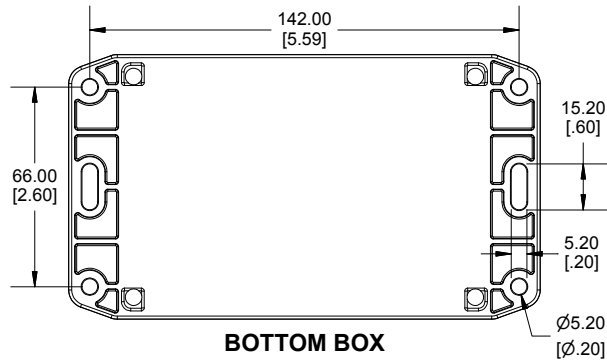

TOP VIEW

**END VIEW
SECTION A-A**

**SIDE VIEW
SECTION B-B**

BOTTOM BOX

INSIDE LID

INSIDE BOX

ACCEPTS M3
SELF-TAPPING
SCREW

Dimensions:
mm
[inches]

NOTE	
Purchased assembly includes box, lid, string gasket, 4 PCB screws, and 4 lid screws.	
Recommended Torque : (43-50) Ozf.in / (30-35) cN.m	
RP Enclosure	
General Purpose ABS Light Grey (UL94 HB)	RP1155BF
General Purpose ABS Light Grey with Polycarbonate Clear Lid (UL94 HB)	RP1155CBF
Polycarbonate Off-White (UL94-V2)	RP1150BF
Polycarbonate Off-White with Clear Lid (UL94-V2)	RP1150CBF
ACCESSORIES	
Lid Screw (M3.5-0.6 X 10mm) (50 Pkg)	SC619-50
PCB Screw (M3 X 6mm Self-tapping) (50 Pkg)	SC622-50
General Purpose ABS Black Inner Panel 3mm Thick	STC113
Metal Inner Panel 1mm Thick	STA113
String Gasket EPDM Grey (2 Pkg)	RP113GASKET