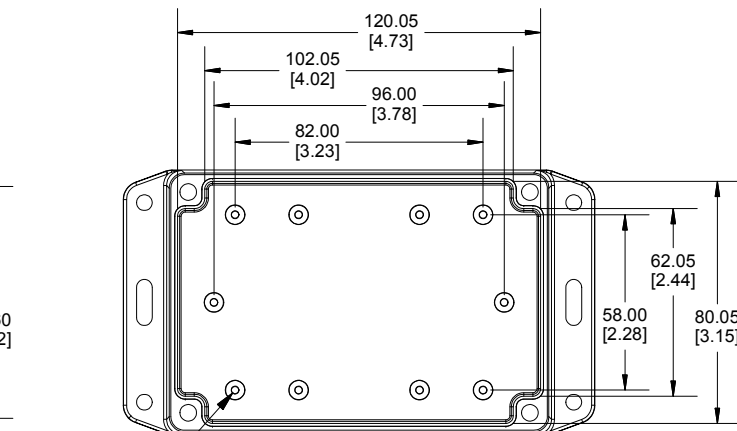

TOP VIEW

**END VIEW
SECTION A-A**

**SIDE VIEW
SECTION B-B**

BOTTOM BOX

INSIDE LID

INSIDE BOX

ACCEPTS M3
SELF-TAPPING
SCREW

Dimensions:
mm
[inches]

NOTE	
Purchased assembly includes box, lid, string gasket, 4 PCB screws, and 4 lid screws.	
Recommended Torque : (43-50) Ozf.in / (30-35) cN.m	
RP Enclosure	
General Purpose ABS Light Grey (UL94 HB)	RP1155BF
General Purpose ABS Light Grey with Polycarbonate Clear Lid (UL94 HB)	RP1155CBF
Polycarbonate Off-White (UL94-V2)	RP1150BF
Polycarbonate Off-White with Clear Lid (UL94-V2)	RP1150CBF
ACCESSORIES	
Lid Screw (M3.5-0.6 X 10mm) (50 Pkg)	SC619-50
PCB Screw (M3 X 6mm Self-tapping) (50 Pkg)	SC622-50
General Purpose ABS Black Inner Panel 3mm Thick	STC113
Metal Inner Panel 1mm Thick	STA113
String Gasket EPDM Grey (2 Pkg)	RP113GASKET