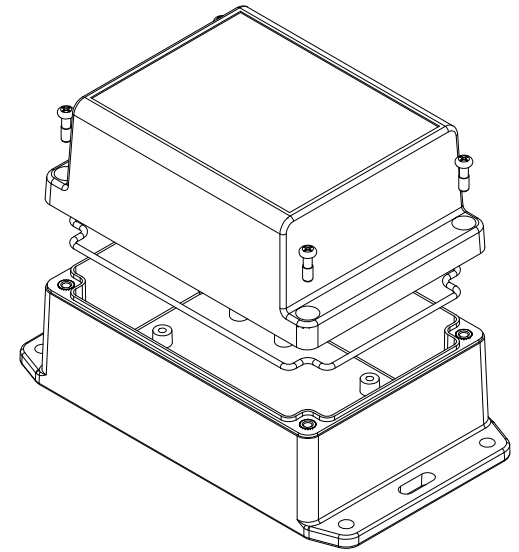

TOP VIEW

**END VIEW
SECTION A-A**

**SIDE VIEW
SECTION B-B**

BOTTOM BOX

INSIDE LID

INSIDE BOX

ACCEPTS M3
SELF-TAPPING
SCREW

Dimensions:
mm
[inches]

NOTE	
Purchased assembly includes box, lid, string gasket, 4 PCB screws, and 4 lid screws.	
Recommended Torque : (43-50) Ozf.in / (30-35) cN.m	
RP Enclosure	
General Purpose ABS Light Grey (UL94 HB)	RP1155BF
General Purpose ABS Light Grey with Polycarbonate Clear Lid (UL94 HB)	RP1155CBF
Polycarbonate Off-White (UL94-V2)	RP1150BF
Polycarbonate Off-White with Clear Lid (UL94-V2)	RP1150CBF
ACCESSORIES	
Lid Screw (M3.5-0.6 X 10mm) (50 Pkg)	SC619-50
PCB Screw (M3 X 6mm Self-tapping) (50 Pkg)	SC622-50
General Purpose ABS Black Inner Panel 3mm Thick	STC113
Metal Inner Panel 1mm Thick	STA113
String Gasket EPDM Grey (2 Pkg)	RP113GASKET