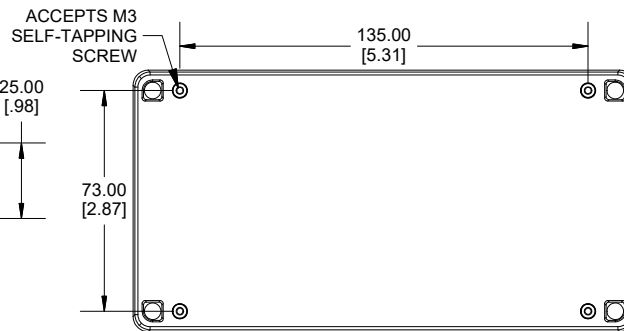

TOP VIEW

END VIEW SECTION A-A

SIDE VIEW SECTION B-B

MOUNTING HOLES

INSIDE LID

ACCEPTS M3 SELF-TAPPING SCREW

INSIDE BOX

Dimensions:
mm
[inches]

NOTE	
Purchased assembly includes box, lid, string gasket, 4 PCB screws, and 4 lid screws.	
Recommended Torque : (43-50) Ozf.in / (30-35) cN.m	
RP Enclosure	
General Purpose ABS Light Grey (UL94 HB)	RP1165
General Purpose ABS Light Grey with Polycarbonate Clear Lid (UL94 HB)	RP1165C
Polycarbonate Off-White (UL94-V2)	RP1160
Polycarbonate Off-White with Clear Lid (UL94-V2)	RP1160C
ACCESSORIES	
Lid Screw (M3.5-0.6 X 10mm) (50 Pkg)	SC619-50
PCB Screw (M3 X 6mm Self-tapping) (50 Pkg)	SC622-50
General Purpose ABS Black Inner Panel 3mm Thick	STC117
Metal Inner Panel 1mm Thick	STA117
String Gasket EPDM Grey (2 Pkg)	RP117GASKET