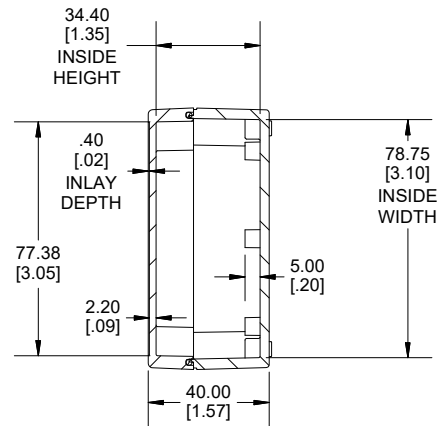

TOP VIEW

END VIEW SECTION A-A

SIDE VIEW SECTION B-B

MOUNTING HOLES

INSIDE LID

ACCEPTS M3 SELF-TAPPING SCREW

INSIDE BOX

Dimensions:
mm
[inches]

NOTE	
Purchased assembly includes box, lid, string gasket, 4 PCB screws, and 4 lid screws.	
Recommended Torque : (43-50) Ozf.in / (30-35) cN.m	
RP Enclosure	
General Purpose ABS Light Grey (UL94 HB)	RP1165
General Purpose ABS Light Grey with Polycarbonate Clear Lid (UL94 HB)	RP1165C
Polycarbonate Off-White (UL94-V2)	RP1160
Polycarbonate Off-White with Clear Lid (UL94-V2)	RP1160C
ACCESSORIES	
Lid Screw (M3.5-0.6 X 10mm) (50 Pkg)	SC619-50
PCB Screw (M3 X 6mm Self-tapping) (50 Pkg)	SC622-50
General Purpose ABS Black Inner Panel 3mm Thick	STC117
Metal Inner Panel 1mm Thick	STA117
String Gasket EPDM Grey (2 Pkg)	RP117GASKET