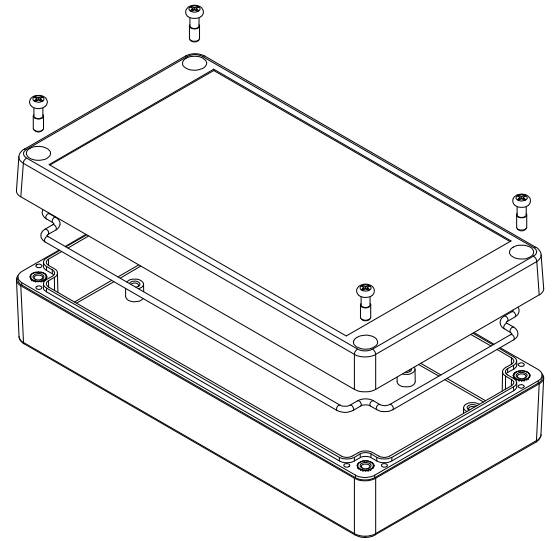

TOP VIEW

END VIEW SECTION A-A

SIDE VIEW SECTION B-B

MOUNTING HOLES

INSIDE LID

ACCEPTS M3 SELF-TAPPING SCREW

INSIDE BOX

Dimensions:
mm
[inches]

NOTE	
Purchased assembly includes box, lid, string gasket, 4 PCB screws, and 4 lid screws.	
Recommended Torque : (43-50) Ozf.in / (30-35) cN.m	
RP Enclosure	
General Purpose ABS Light Grey (UL94 HB)	RP1165
General Purpose ABS Light Grey with Polycarbonate Clear Lid (UL94 HB)	RP1165C
Polycarbonate Off-White (UL94-V2)	RP1160
Polycarbonate Off-White with Clear Lid (UL94-V2)	RP1160C
ACCESSORIES	
Lid Screw (M3.5-0.6 X 10mm) (50 Pkg)	SC619-50
PCB Screw (M3 X 6mm Self-tapping) (50 Pkg)	SC622-50
General Purpose ABS Black Inner Panel 3mm Thick	STC117
Metal Inner Panel 1mm Thick	STA117
String Gasket EPDM Grey (2 Pkg)	RP117GASKET