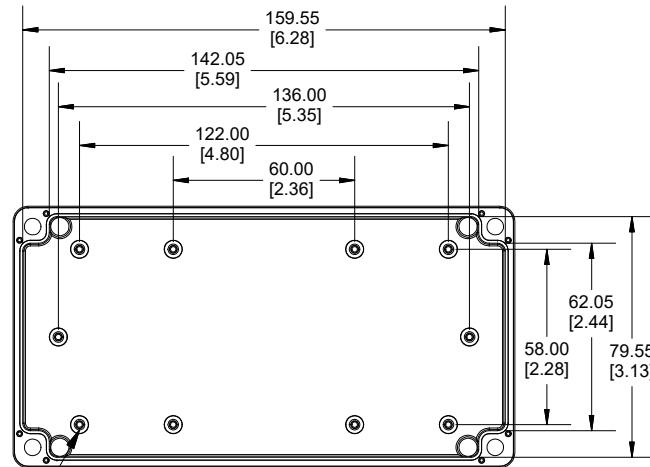

TOP VIEW

END VIEW SECTION A-A

SIDE VIEW SECTION B-B

MOUNTING HOLES

INSIDE LID

ACCEPTS M3 SELF-TAPPING SCREW

INSIDE BOX

Dimensions:
mm
[inches]

NOTE	
Purchased assembly includes box, lid, string gasket, 4 PCB screws, and 4 lid screws.	
Recommended Torque : (43-50) Ozf.in / (30-35) cN.m	
RP Enclosure	
General Purpose ABS Light Grey (UL94 HB)	RP1165
General Purpose ABS Light Grey with Polycarbonate Clear Lid (UL94 HB)	RP1165C
Polycarbonate Off-White (UL94-V2)	RP1160
Polycarbonate Off-White with Clear Lid (UL94-V2)	RP1160C
ACCESSORIES	
Lid Screw (M3.5-0.6 X 10mm) (50 Pkg)	SC619-50
PCB Screw (M3 X 6mm Self-tapping) (50 Pkg)	SC622-50
General Purpose ABS Black Inner Panel 3mm Thick	STC117
Metal Inner Panel 1mm Thick	STA117
String Gasket EPDM Grey (2 Pkg)	RP117GASKET