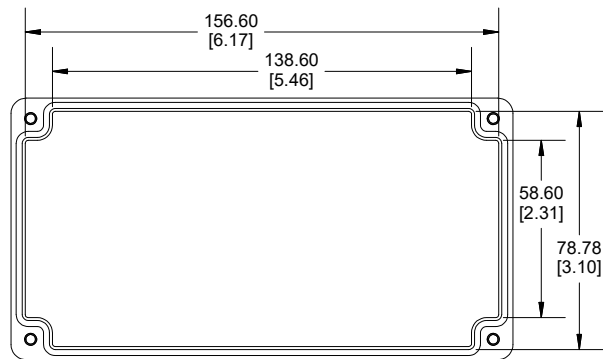

TOP VIEW

END VIEW SECTION A-A

SIDE VIEW SECTION B-B

MOUNTING HOLES

INSIDE LID

ACCEPTS M3 SELF-TAPPING SCREW

INSIDE BOX

Dimensions:
mm
[inches]

NOTE	
Purchased assembly includes box, lid, string gasket, 4 PCB screws, and 4 lid screws.	
Recommended Torque : (43-50) Ozf.in / (30-35) cN.m	
RP Enclosure	
General Purpose ABS Light Grey (UL94 HB)	RP1165
General Purpose ABS Light Grey with Polycarbonate Clear Lid (UL94 HB)	RP1165C
Polycarbonate Off-White (UL94-V2)	RP1160
Polycarbonate Off-White with Clear Lid (UL94-V2)	RP1160C
ACCESSORIES	
Lid Screw (M3.5-0.6 X 10mm) (50 Pkg)	SC619-50
PCB Screw (M3 X 6mm Self-tapping) (50 Pkg)	SC622-50
General Purpose ABS Black Inner Panel 3mm Thick	STC117
Metal Inner Panel 1mm Thick	STA117
String Gasket EPDM Grey (2 Pkg)	RP117GASKET