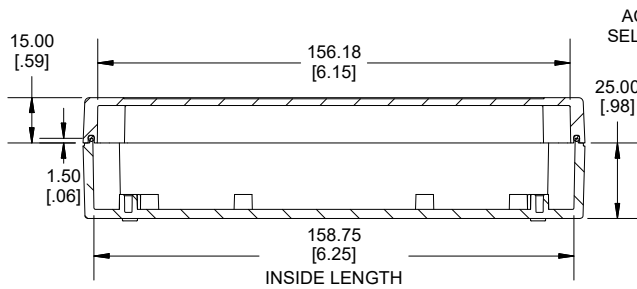

TOP VIEW

END VIEW SECTION A-A

SIDE VIEW SECTION B-B

MOUNTING HOLES

INSIDE LID

ACCEPTS M3 SELF-TAPPING SCREW

INSIDE BOX

Dimensions:
mm
[inches]

NOTE	
Purchased assembly includes box, lid, string gasket, 4 PCB screws, and 4 lid screws.	
Recommended Torque : (43-50) Ozf.in / (30-35) cN.m	
RP Enclosure	
General Purpose ABS Light Grey (UL94 HB)	RP1165
General Purpose ABS Light Grey with Polycarbonate Clear Lid (UL94 HB)	RP1165C
Polycarbonate Off-White (UL94-V2)	RP1160
Polycarbonate Off-White with Clear Lid (UL94-V2)	RP1160C
ACCESSORIES	
Lid Screw (M3.5-0.6 X 10mm) (50 Pkg)	SC619-50
PCB Screw (M3 X 6mm Self-tapping) (50 Pkg)	SC622-50
General Purpose ABS Black Inner Panel 3mm Thick	STC117
Metal Inner Panel 1mm Thick	STA117
String Gasket EPDM Grey (2 Pkg)	RP117GASKET