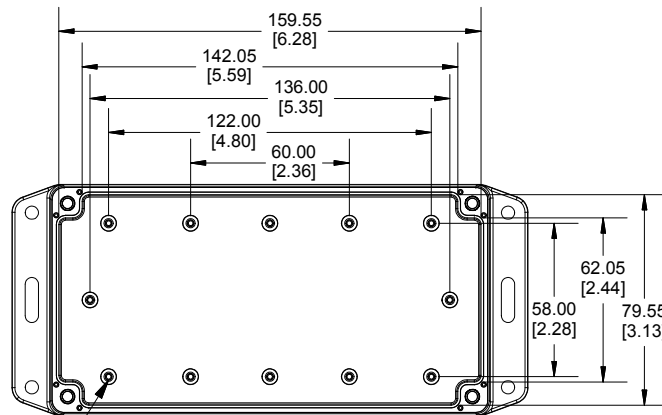

ACCEPTS M3 SELF-TAPPING SCREW

Dimensions:  
mm  
[inches]

Enclosures can be Factory Modified (Milling, Drilling, Printing etc.)  
Contact Factory ([modshop@hammondmfg.com](mailto:modshop@hammondmfg.com)) for quotes  
Solid models of this enclosure available in .stp or .x\_t  
(Part number and text placement/orientation on our products are subject to change, we do not recommend using them as a locating reference for modification purposes)

NOTE	
Purchased assembly includes box, lid, string gasket, 4 PCB screws, and 4 lid screws.	
Recommended Torque : (43-50) Ozf.in / (30-35) cN.m	
RP Enclosure	
General Purpose ABS Light Grey (UL94 HB)	RP1165BF
General Purpose ABS Light Grey with Polycarbonate Clear Lid (UL94 HB)	RP1165CBF
Polycarbonate Clear Lid (UL94-V2)	RP1160BF
Polycarbonate Off-White (UL94-V2)	RP1160CBF
ACCESSORIES	
Lid Screw (M3.5-0.6 X 10mm) (50 Pkg)	SC619-50
PCB Screw (M3 X 6mm Self-tapping) (50 Pkg)	SC622-50
General Purpose ABS Black Inner Panel 3mm Thick	STC117
Metal Inner Panel 1mm Thick	STA117
String Gasket EPDM Grey (2 Pkg)	RP117GASKET