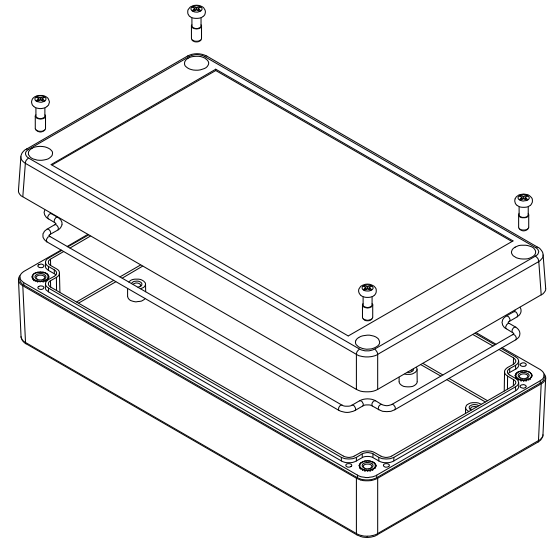

TOP VIEW

END VIEW SECTION A-A

SIDE VIEW SECTION B-B

MOUNTING HOLES

INSIDE LID

ACCEPTS M3 SELF-TAPPING SCREW

INSIDE BOX

Dimensions:
mm
[inches]

NOTE	
Purchased assembly includes box, lid, string gasket, 4 PCB screws, and 4 lid screws.	
Recommended Torque : (43-50) Ozf.in / (30-35) cN.m	
RP Enclosure	
General Purpose ABS Light Grey (UL94 HB)	RP1165
General Purpose ABS Light Grey with Polycarbonate Clear Lid (UL94 HB)	RP1165C
Polycarbonate Off-White (UL94-V2)	RP1160
Polycarbonate Off-White with Clear Lid (UL94-V2)	RP1160C
ACCESSORIES	
Lid Screw (M3.5-0.6 X 10mm) (50 Pkg)	SC619-50
PCB Screw (M3 X 6mm Self-tapping) (50 Pkg)	SC622-50
General Purpose ABS Black Inner Panel 3mm Thick	STC117
Metal Inner Panel 1mm Thick	STA117
String Gasket EPDM Grey (2 Pkg)	RP117GASKET