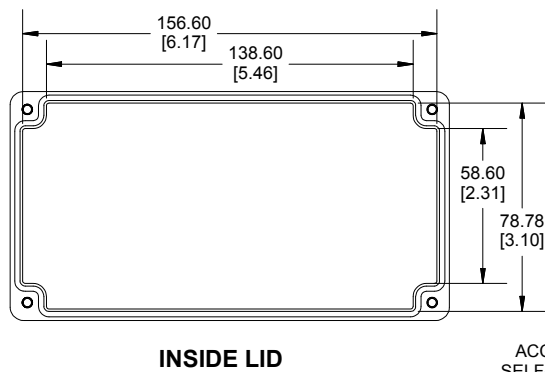

NOTE

Purchased assembly includes box, lid, string gasket, 4 PCB screws, and 4 lid screws.

Recommended Torque : (43-50) Ozf.in / (30-35) cN.m

RP Enclosure

General Purpose ABS Light Grey (UL94 HB)	RP1165BF
General Purpose ABS Light Grey with Polycarbonate Clear Lid (UL94 HB)	RP1165CBF
Polycarbonate Clear Lid (UL94 HB)	RP1160BF
Polycarbonate Off-White (UL94-V2)	RP1160BF
Polycarbonate Off-White with Clear Lid (UL94-V2)	RP1160CBF

ACCESSORIES

Lid Screw (M3.5-0.6 X 10mm) (50 Pkg)	SC619-50
PCB Screw (M3 X 6mm Self-tapping) (50 Pkg)	SC622-50
General Purpose ABS Black Inner Panel 3mm Thick	STC117
Metal Inner Panel 1mm Thick	STA117
String Gasket EPDM Grey (2 Pkg)	RP117GASKET

ACCEPTS M3 SELF-TAPPING SCREW

Dimensions:
mm
[inches]

HAMMOND MANUFACTURING

RP116 BF

www.hammondmfg.com

X-ON Electronics

Largest Supplier of Electrical and Electronic Components

Click to view similar products for [Enclosures, Boxes & Cases](#) category: