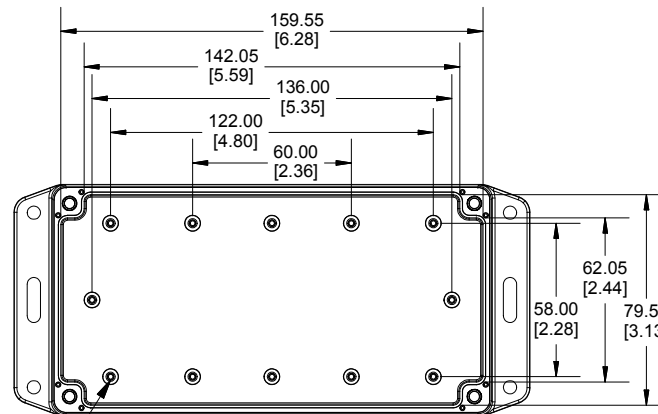

NOTE

Purchased assembly includes box, lid, string gasket, 4 PCB screws, and 4 lid screws.

Recommended Torque : (43-50) Ozf.in / (30-35) cN.m

RP Enclosure

General Purpose ABS Light Grey (UL94 HB)	RP1165BF
General Purpose ABS Light Grey with Polycarbonate Clear Lid (UL94 HB)	RP1165CBF
Polycarbonate Clear Lid (UL94 HB)	RP1160BF
Polycarbonate Off-White (UL94-V2)	RP1160BF
Polycarbonate Off-White with Clear Lid (UL94-V2)	RP1160CBF

ACCESSORIES

Lid Screw (M3.5-0.6 X 10mm) (50 Pkg)	SC619-50
PCB Screw (M3 X 6mm Self-tapping) (50 Pkg)	SC622-50
General Purpose ABS Black Inner Panel 3mm Thick	STC117
Metal Inner Panel 1mm Thick	STA117
String Gasket EPDM Grey (2 Pkg)	RP117GASKET

ACCEPTS M3 SELF-TAPPING SCREW

Dimensions:
mm
[inches]

HAMMOND MANUFACTURING

RP116 BF

www.hammondmfg.com

X-ON Electronics

Largest Supplier of Electrical and Electronic Components

Click to view similar products for [Enclosures, Boxes & Cases](#) category: