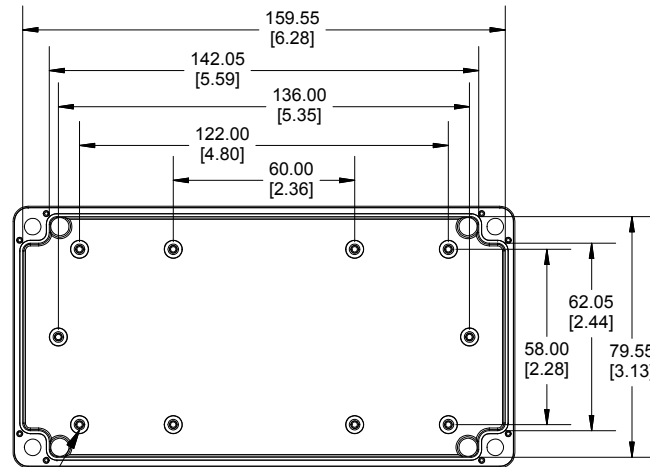

TOP VIEW

END VIEW SECTION A-A

SIDE VIEW SECTION B-B

MOUNTING HOLES

INSIDE LID

ACCEPTS M3 SELF-TAPPING SCREW

INSIDE BOX

Dimensions:  
mm  
[inches]

NOTE	
Purchased assembly includes box, lid, string gasket, 4 PCB screws, and 4 lid screws.	
Recommended Torque : (43-50) Ozf.in / (30-35) cN.m	
RP Enclosure	
General Purpose ABS Light Grey (UL94 HB)	RP1165
General Purpose ABS Light Grey with Polycarbonate Clear Lid (UL94 HB)	RP1165C
Polycarbonate Off-White (UL94-V2)	RP1160
Polycarbonate Off-White with Clear Lid (UL94-V2)	RP1160C
ACCESSORIES	
Lid Screw (M3.5-0.6 X 10mm) (50 Pkg)	SC619-50
PCB Screw (M3 X 6mm Self-tapping) (50 Pkg)	SC622-50
General Purpose ABS Black Inner Panel 3mm Thick	STC117
Metal Inner Panel 1mm Thick	STA117
String Gasket EPDM Grey (2 Pkg)	RP117GASKET