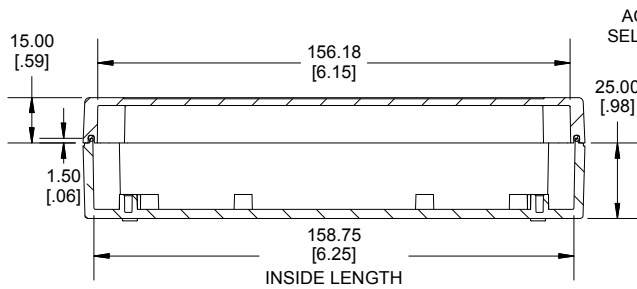

TOP VIEW

END VIEW SECTION A-A

SIDE VIEW SECTION B-B

MOUNTING HOLES

INSIDE LID

ACCEPTS M3 SELF-TAPPING SCREW

INSIDE BOX

Dimensions:  
mm  
[inches]

NOTE	
Purchased assembly includes box, lid, string gasket, 4 PCB screws, and 4 lid screws.	
Recommended Torque : (43-50) Ozf.in / (30-35) cN.m	
RP Enclosure	
General Purpose ABS Light Grey (UL94 HB)	RP1165
General Purpose ABS Light Grey with Polycarbonate Clear Lid (UL94 HB)	RP1165C
Polycarbonate Off-White (UL94-V2)	RP1160
Polycarbonate Off-White with Clear Lid (UL94-V2)	RP1160C
ACCESSORIES	
Lid Screw (M3.5-0.6 X 10mm) (50 Pkg)	SC619-50
PCB Screw (M3 X 6mm Self-tapping) (50 Pkg)	SC622-50
General Purpose ABS Black Inner Panel 3mm Thick	STC117
Metal Inner Panel 1mm Thick	STA117
String Gasket EPDM Grey (2 Pkg)	RP117GASKET