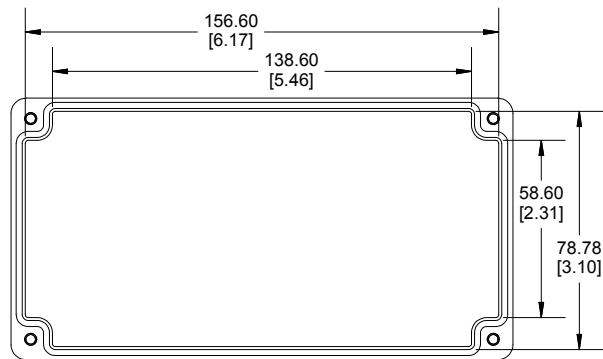

TOP VIEW

END VIEW SECTION A-A

SIDE VIEW SECTION B-B

MOUNTING HOLES

INSIDE LID

ACCEPTS M3 SELF-TAPPING SCREW

INSIDE BOX

Dimensions:  
mm  
[inches]

NOTE	
Purchased assembly includes box, lid, string gasket, 4 PCB screws, and 4 lid screws.	
Recommended Torque : (43-50) Ozf.in / (30-35) cN.m	
RP Enclosure	
General Purpose ABS Light Grey (UL94 HB)	RP1165
General Purpose ABS Light Grey with Polycarbonate Clear Lid (UL94 HB)	RP1165C
Polycarbonate Off-White (UL94-V2)	RP1160
Polycarbonate Off-White with Clear Lid (UL94-V2)	RP1160C
ACCESSORIES	
Lid Screw (M3.5-0.6 X 10mm) (50 Pkg)	SC619-50
PCB Screw (M3 X 6mm Self-tapping) (50 Pkg)	SC622-50
General Purpose ABS Black Inner Panel 3mm Thick	STC117
Metal Inner Panel 1mm Thick	STA117
String Gasket EPDM Grey (2 Pkg)	RP117GASKET