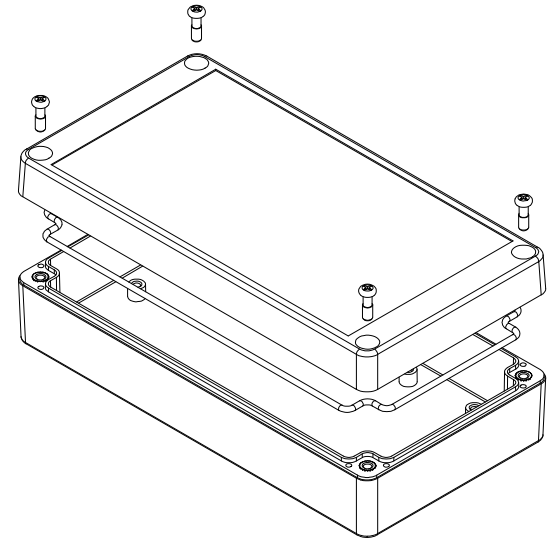

TOP VIEW

END VIEW SECTION A-A

SIDE VIEW SECTION B-B

MOUNTING HOLES

INSIDE LID

ACCEPTS M3 SELF-TAPPING SCREW

INSIDE BOX

Dimensions:  
mm  
[inches]

NOTE	
Purchased assembly includes box, lid, string gasket, 4 PCB screws, and 4 lid screws.	
Recommended Torque : (43-50) Ozf.in / (30-35) cN.m	
RP Enclosure	
General Purpose ABS Light Grey (UL94 HB)	RP1165
General Purpose ABS Light Grey with Polycarbonate Clear Lid (UL94 HB)	RP1165C
Polycarbonate Off-White (UL94-V2)	RP1160
Polycarbonate Off-White with Clear Lid (UL94-V2)	RP1160C
ACCESSORIES	
Lid Screw (M3.5-0.6 X 10mm) (50 Pkg)	SC619-50
PCB Screw (M3 X 6mm Self-tapping) (50 Pkg)	SC622-50
General Purpose ABS Black Inner Panel 3mm Thick	STC117
Metal Inner Panel 1mm Thick	STA117
String Gasket EPDM Grey (2 Pkg)	RP117GASKET