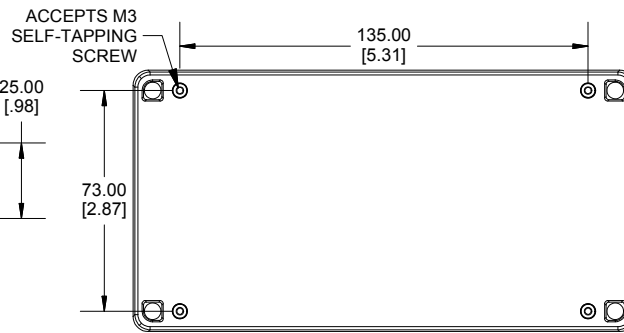

TOP VIEW

END VIEW SECTION A-A

SIDE VIEW SECTION B-B

MOUNTING HOLES

INSIDE LID

ACCEPTS M3 SELF-TAPPING SCREW

INSIDE BOX

Dimensions:  
mm  
[inches]

NOTE	
Purchased assembly includes box, lid, string gasket, 4 PCB screws, and 4 lid screws.	
Recommended Torque : (43-50) Ozf.in / (30-35) cN.m	
RP Enclosure	
General Purpose ABS Light Grey (UL94 HB)	RP1165
General Purpose ABS Light Grey with Polycarbonate Clear Lid (UL94 HB)	RP1165C
Polycarbonate Off-White (UL94-V2)	RP1160
Polycarbonate Off-White with Clear Lid (UL94-V2)	RP1160C
ACCESSORIES	
Lid Screw (M3.5-0.6 X 10mm) (50 Pkg)	SC619-50
PCB Screw (M3 X 6mm Self-tapping) (50 Pkg)	SC622-50
General Purpose ABS Black Inner Panel 3mm Thick	STC117
Metal Inner Panel 1mm Thick	STA117
String Gasket EPDM Grey (2 Pkg)	RP117GASKET