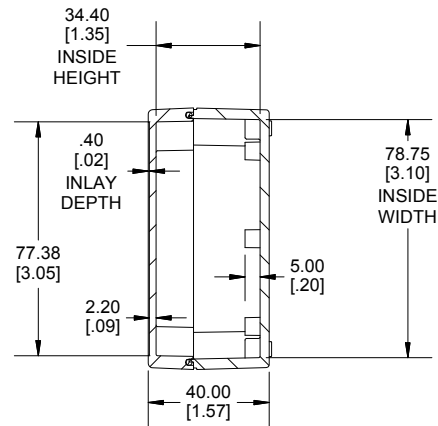

TOP VIEW

END VIEW SECTION A-A

SIDE VIEW SECTION B-B

MOUNTING HOLES

INSIDE LID

ACCEPTS M3 SELF-TAPPING SCREW

INSIDE BOX

Dimensions:  
mm  
[inches]

NOTE	
Purchased assembly includes box, lid, string gasket, 4 PCB screws, and 4 lid screws.	
Recommended Torque : (43-50) Ozf.in / (30-35) cN.m	
RP Enclosure	
General Purpose ABS Light Grey (UL94 HB)	RP1165
General Purpose ABS Light Grey with Polycarbonate Clear Lid (UL94 HB)	RP1165C
Polycarbonate Off-White (UL94-V2)	RP1160
Polycarbonate Off-White with Clear Lid (UL94-V2)	RP1160C
ACCESSORIES	
Lid Screw (M3.5-0.6 X 10mm) (50 Pkg)	SC619-50
PCB Screw (M3 X 6mm Self-tapping) (50 Pkg)	SC622-50
General Purpose ABS Black Inner Panel 3mm Thick	STC117
Metal Inner Panel 1mm Thick	STA117
String Gasket EPDM Grey (2 Pkg)	RP117GASKET