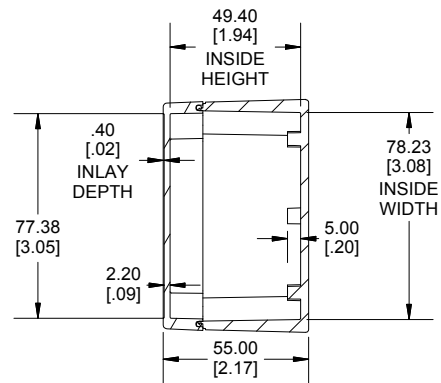

TOP VIEW

END VIEW SECTION A-A

SIDE VIEW SECTION B-B

BOTTOM BOX

INSIDE LID

INSIDE BOX

ACCEPTS M3 SELF-TAPPING SCREW

Dimensions:
mm
[inches]

NOTE	
Purchased assembly includes box, lid, string gasket, 4 PCB screws, and 4 lid screws.	
Recommended Torque : (43-50) Ozf.in / (30-35) cN.m	
RP Enclosure	
General Purpose ABS Light Grey (UL94 HB)	RP1175BF
General Purpose ABS Light Grey with Polycarbonate Clear Lid (UL94 HB)	RP1175CBF
Polycarbonate Off-White (UL94-V2)	RP1170BF
Polycarbonate Off-White with Clear Lid (UL94-V2)	RP1170CBF
ACCESSORIES	
Lid Screw (M3.5-0.6 X 10mm) (50 Pkg)	SC619-50
PCB Screw (M3 X 6mm Self-tapping) (50 Pkg)	SC622-50
General Purpose ABS Black Inner Panel 3mm Thick	STC117
Metal Inner Panel 1mm Thick	STA117
String Gasket EPDM Grey (2 Pkg)	RP117GASKET