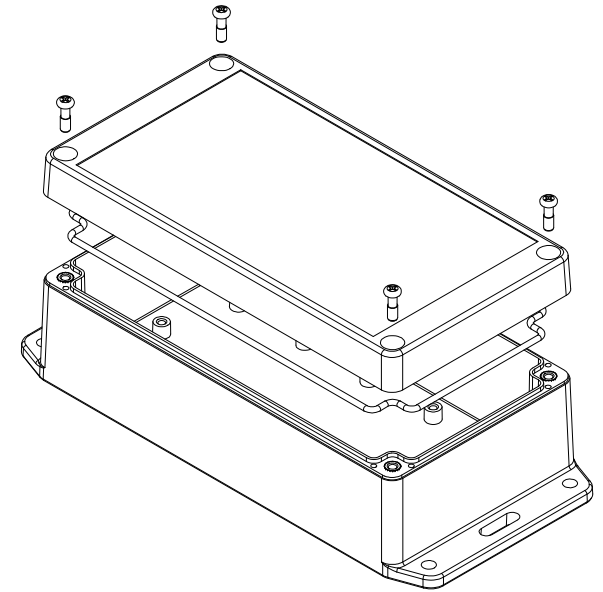

TOP VIEW

END VIEW SECTION A-A

SIDE VIEW SECTION B-B

BOTTOM BOX

INSIDE LID

INSIDE BOX

ACCEPTS M3 SELF-TAPPING SCREW

Dimensions:
mm
[inches]

NOTE	
Purchased assembly includes box, lid, string gasket, 4 PCB screws, and 4 lid screws.	
Recommended Torque : (43-50) Ozf.in / (30-35) cN.m	
RP Enclosure	
General Purpose ABS Light Grey (UL94 HB)	RP1175BF
General Purpose ABS Light Grey with Polycarbonate Clear Lid (UL94 HB)	RP1175CBF
Polycarbonate Off-White (UL94-V2)	RP1170BF
Polycarbonate Off-White with Clear Lid (UL94-V2)	RP1170CBF
ACCESSORIES	
Lid Screw (M3.5-0.6 X 10mm) (50 Pkg)	SC619-50
PCB Screw (M3 X 6mm Self-tapping) (50 Pkg)	SC622-50
General Purpose ABS Black Inner Panel 3mm Thick	STC117
Metal Inner Panel 1mm Thick	STA117
String Gasket EPDM Grey (2 Pkg)	RP117GASKET