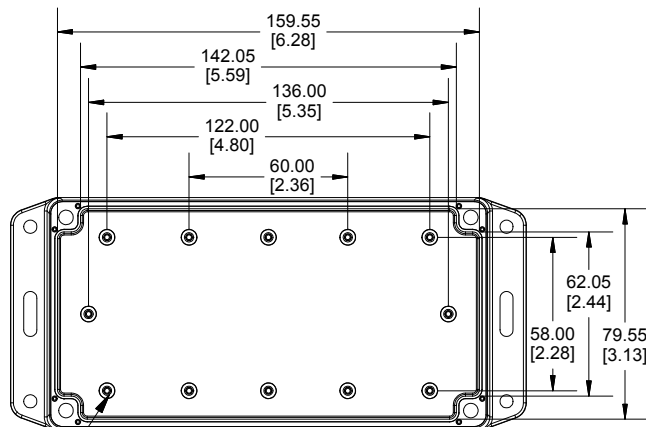

TOP VIEW

END VIEW SECTION A-A

SIDE VIEW SECTION B-B

BOTTOM BOX

INSIDE LID

INSIDE BOX

ACCEPTS M3 SELF-TAPPING SCREW

Dimensions:
mm
[inches]

NOTE	
Purchased assembly includes box, lid, string gasket, 4 PCB screws, and 4 lid screws.	
Recommended Torque : (43-50) Ozf.in / (30-35) cN.m	
RP Enclosure	
General Purpose ABS Light Grey (UL94 HB)	RP1175BF
General Purpose ABS Light Grey with Polycarbonate Clear Lid (UL94 HB)	RP1175CBF
Polycarbonate Off-White (UL94-V2)	RP1170BF
Polycarbonate Off-White with Clear Lid (UL94-V2)	RP1170CBF
ACCESSORIES	
Lid Screw (M3.5-0.6 X 10mm) (50 Pkg)	SC619-50
PCB Screw (M3 X 6mm Self-tapping) (50 Pkg)	SC622-50
General Purpose ABS Black Inner Panel 3mm Thick	STC117
Metal Inner Panel 1mm Thick	STA117
String Gasket EPDM Grey (2 Pkg)	RP117GASKET