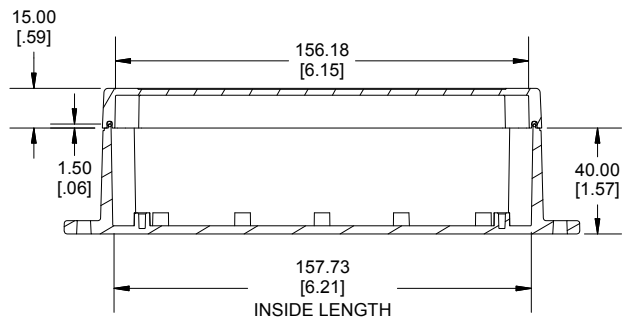

TOP VIEW

END VIEW SECTION A-A

SIDE VIEW SECTION B-B

BOTTOM BOX

INSIDE LID

INSIDE BOX

ACCEPTS M3 SELF-TAPPING SCREW

Dimensions:
mm
[inches]

NOTE	
Purchased assembly includes box, lid, string gasket, 4 PCB screws, and 4 lid screws.	
Recommended Torque : (43-50) Ozf.in / (30-35) cN.m	
RP Enclosure	
General Purpose ABS Light Grey (UL94 HB)	RP1175BF
General Purpose ABS Light Grey with Polycarbonate Clear Lid (UL94 HB)	RP1175CBF
Polycarbonate Off-White (UL94-V2)	RP1170BF
Polycarbonate Off-White with Clear Lid (UL94-V2)	RP1170CBF
ACCESSORIES	
Lid Screw (M3.5-0.6 X 10mm) (50 Pkg)	SC619-50
PCB Screw (M3 X 6mm Self-tapping) (50 Pkg)	SC622-50
General Purpose ABS Black Inner Panel 3mm Thick	STC117
Metal Inner Panel 1mm Thick	STA117
String Gasket EPDM Grey (2 Pkg)	RP117GASKET