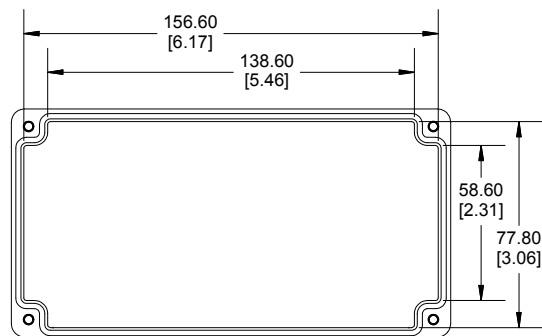

TOP VIEW

END VIEW SECTION A-A

SIDE VIEW SECTION B-B

BOTTOM BOX

INSIDE LID

INSIDE BOX

ACCEPTS M3 SELF-TAPPING SCREW

Dimensions:
mm
[inches]

NOTE	
Purchased assembly includes box, lid, string gasket, 4 PCB screws, and 4 lid screws.	
Recommended Torque : (43-50) Ozf.in / (30-35) cN.m	
RP Enclosure	
General Purpose ABS Light Grey (UL94 HB)	RP1175BF
General Purpose ABS Light Grey with Polycarbonate Clear Lid (UL94 HB)	RP1175CBF
Polycarbonate Off-White (UL94-V2)	RP1170BF
Polycarbonate Off-White with Clear Lid (UL94-V2)	RP1170CBF
ACCESSORIES	
Lid Screw (M3.5-0.6 X 10mm) (50 Pkg)	SC619-50
PCB Screw (M3 X 6mm Self-tapping) (50 Pkg)	SC622-50
General Purpose ABS Black Inner Panel 3mm Thick	STC117
Metal Inner Panel 1mm Thick	STA117
String Gasket EPDM Grey (2 Pkg)	RP117GASKET