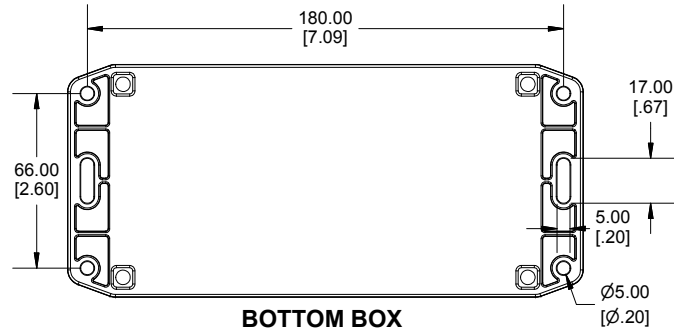

TOP VIEW

END VIEW SECTION A-A

SIDE VIEW SECTION B-B

BOTTOM BOX

INSIDE LID

INSIDE BOX

ACCEPTS M3 SELF-TAPPING SCREW

Dimensions:
mm
[inches]

NOTE	
Purchased assembly includes box, lid, string gasket, 4 PCB screws, and 4 lid screws.	
Recommended Torque : (43-50) Ozf.in / (30-35) cN.m	
RP Enclosure	
General Purpose ABS Light Grey (UL94 HB)	RP1175BF
General Purpose ABS Light Grey with Polycarbonate Clear Lid (UL94 HB)	RP1175CBF
Polycarbonate Off-White (UL94-V2)	RP1170BF
Polycarbonate Off-White with Clear Lid (UL94-V2)	RP1170CBF
ACCESSORIES	
Lid Screw (M3.5-0.6 X 10mm) (50 Pkg)	SC619-50
PCB Screw (M3 X 6mm Self-tapping) (50 Pkg)	SC622-50
General Purpose ABS Black Inner Panel 3mm Thick	STC117
Metal Inner Panel 1mm Thick	STA117
String Gasket EPDM Grey (2 Pkg)	RP117GASKET