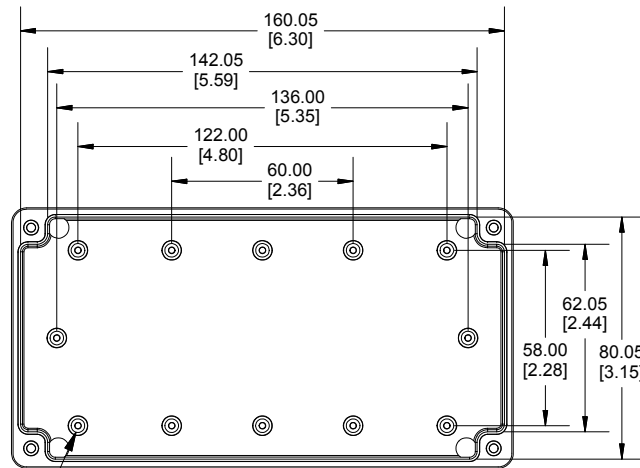

**SIDE VIEW SECTION B-B**

**MOUNTING HOLES**

ACCEPTS M3 SELF-TAPPING SCREW

Dimensions:  
mm  
[inches]

**NOTE**

Purchased assembly includes box, lid, string gasket, 4 PCB screws, and 4 lid screws.

Recommended Torque : (43-50) Ozf.in / (30-35) cN.m

**ACCESSORIES**

Lid Screw (M3.5-0.6 X 10mm) (50 Pkg)	SC619-50
PCB Screw (M3 X 6mm Self-tapping) (50 Pkg)	SC622-50
General Purpose ABS Black Inner Panel 3mm Thick	STC117
Metal Inner Panel 1mm Thick	STA117
String Gasket EPDM Grey (2 Pkg)	RP117GASKET