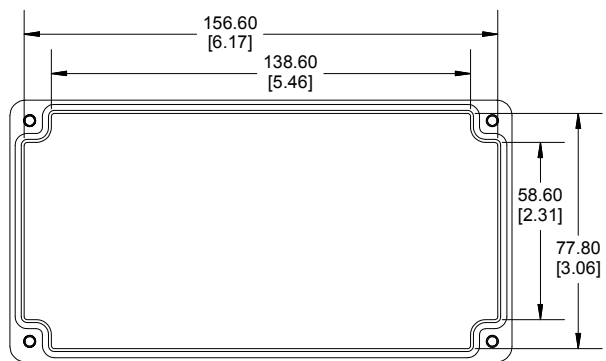

**SIDE VIEW SECTION B-B**

**MOUNTING HOLES**

ACCEPTS M3 SELF-TAPPING SCREW

Dimensions:  
mm  
[inches]

**NOTE**

Purchased assembly includes box, lid, string gasket, 4 PCB screws, and 4 lid screws.

Recommended Torque : (43-50) Ozf.in / (30-35) cN.m

**ACCESSORIES**

Lid Screw (M3.5-0.6 X 10mm) (50 Pkg)	SC619-50
PCB Screw (M3 X 6mm Self-tapping) (50 Pkg)	SC622-50
General Purpose ABS Black Inner Panel 3mm Thick	STC117
Metal Inner Panel 1mm Thick	STA117
String Gasket EPDM Grey (2 Pkg)	RP117GASKET